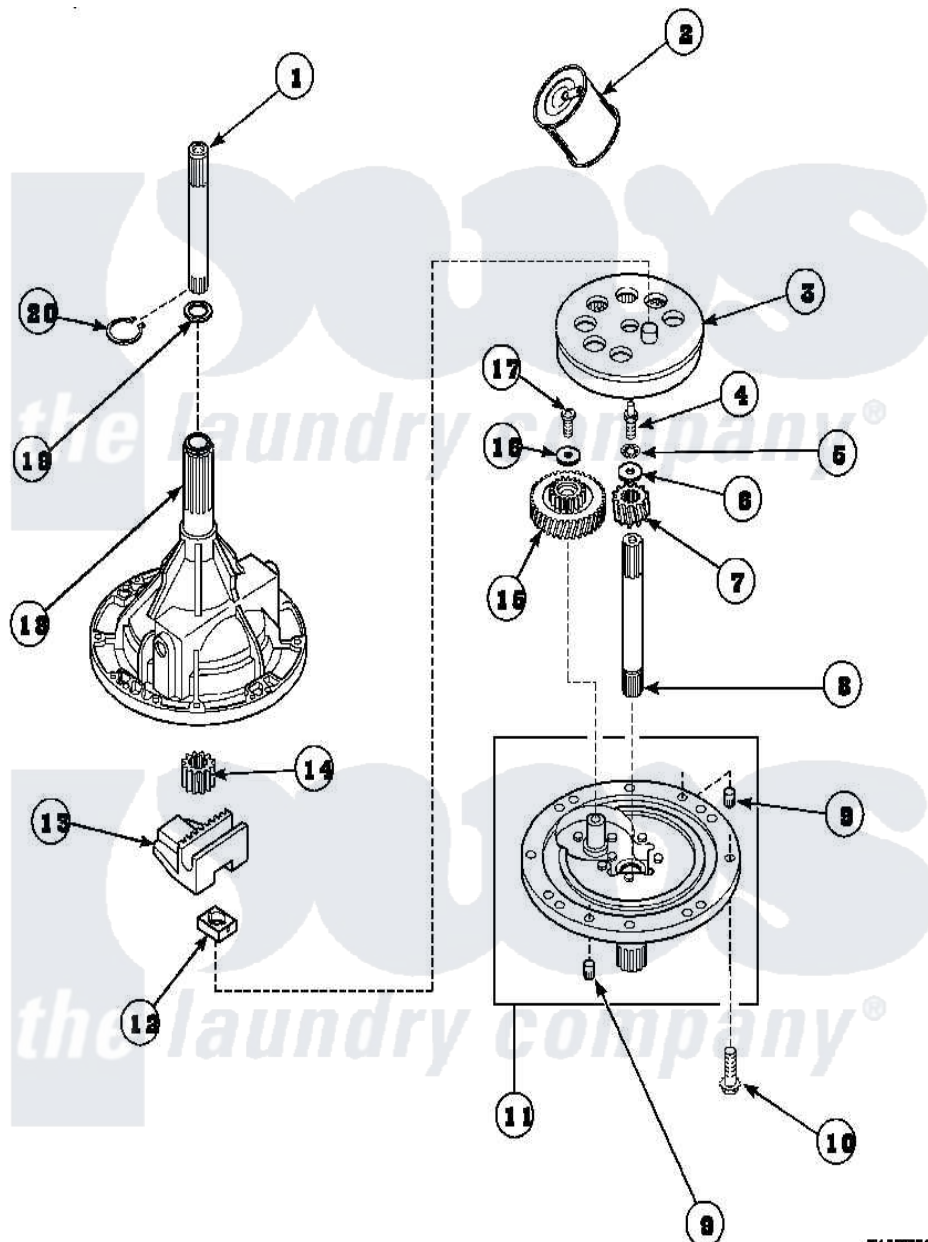

# Amana AWM371W2 (BOM: PAWM371W2) 01 - 34526P TRANSMISSION ASSY

Amana Residential Amana AWM371W2 (BOM: PAWM371W2) Washer Parts Parts Diagram 01 - 34526P  
TRANSMISSION ASSY

Click on the part number to view part

Item	Original Part Number	Replaced By	Status	Part Description
1	<a href="#">Y36570</a>			Shaft, Output
2	<a href="#">27243P</a>			Oil, CW Transmission F-
3	<a href="#">26577</a>			Assembly, Gear And Stud
4	27030		Not Available	SCREW, 1/4-20 SPECIAL
5	<a href="#">21456</a>			Lockwasher, 1/4 Intshkp
6	26509	<a href="#">40041501</a>		Washer
7	<a href="#">36562</a>			Pinion, Drive
8	<a href="#">34853</a>			Shaft, Input
9	<a href="#">27172</a>			Pin, Dowel
10	32814		Not Available	SCREW, 1/4-20X7/8 SERRA
11	<a href="#">38290</a>			Assembly, Cover
12	<a href="#">26493</a>			Slide
13	<a href="#">Y31526</a>			Rack
14	<a href="#">27003</a>			Pinion, Agitator
15	<a href="#">29161</a>			Gear, Reduction

16	29260	Not Available	WASHER
17	<a href="#">29273</a>		Screw, 1/4-20 X 3/8
18	33223	Not Available	ASSY, TRANSMISSION CASE
19	<a href="#">35092</a>		Washer, 3628id X 1.00 X .056
20	<a href="#">27197</a>		Ring, Retaining
NI	37577P	Not Available	SEALANT