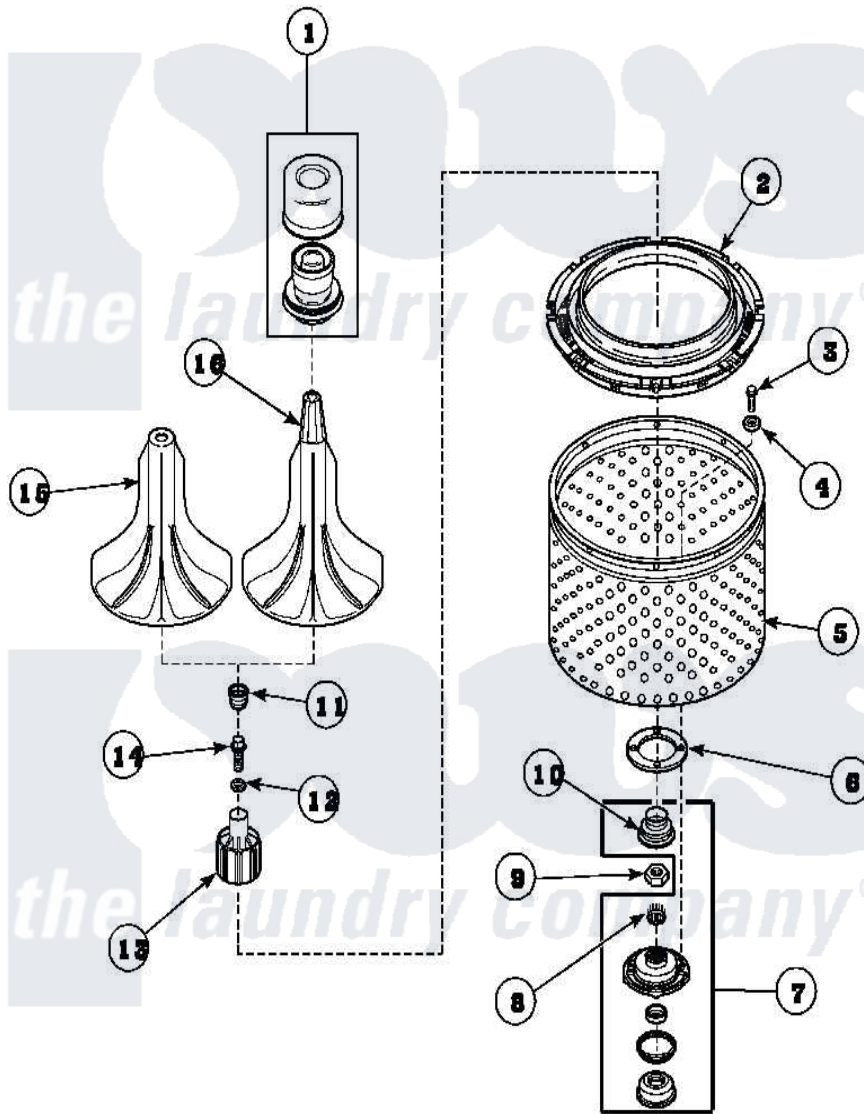

**Amana AWM371W2 (BOM: PAWM371W2) 02 - AGITATOR/DRIVE  
BELL/SEAL KIT/TUB & HUB**

WESOPENA

Amana Residential Amana AWM371W2 (BOM: PAWM371W2) Washer Parts Parts Diagram 02 - AGITATOR/DRIVE BELL/SEAL KIT/TUB & HUB

Click on the part number to view part

Item	Original Part Number	Replaced By	Status	Part Description
1	<a href="#">33510</a>			Assembly, Dispenser-Fabric
2	<a href="#">35035</a>			Guard, Clothes
3	27202	<a href="#">W10116787</a>		Screw
4	<a href="#">28094</a>			Gasket
6	27125	<a href="#">39122</a>		Gasket, Washtub
7	495P3	<a href="#">R9900552</a>		Hub And Seal
8	29728	<a href="#">40008301</a>		Insert, Spline
9	Y29220	<a href="#">40016301</a>		Nut, Lock
10	36425	<a href="#">40016101</a>		Seal, Bell Drive
11	36511	<a href="#">40008401</a>		Plug, Bell
12	<a href="#">36472</a>			O-Ring
13	36443P	<a href="#">R9900189</a>		Kit, Drive Bell And Seal
14	34288	<a href="#">40065102</a>		Screw, Shoulder 1/4
16	33514	<a href="#">40000501W</a>		Agitator, Flex Vane