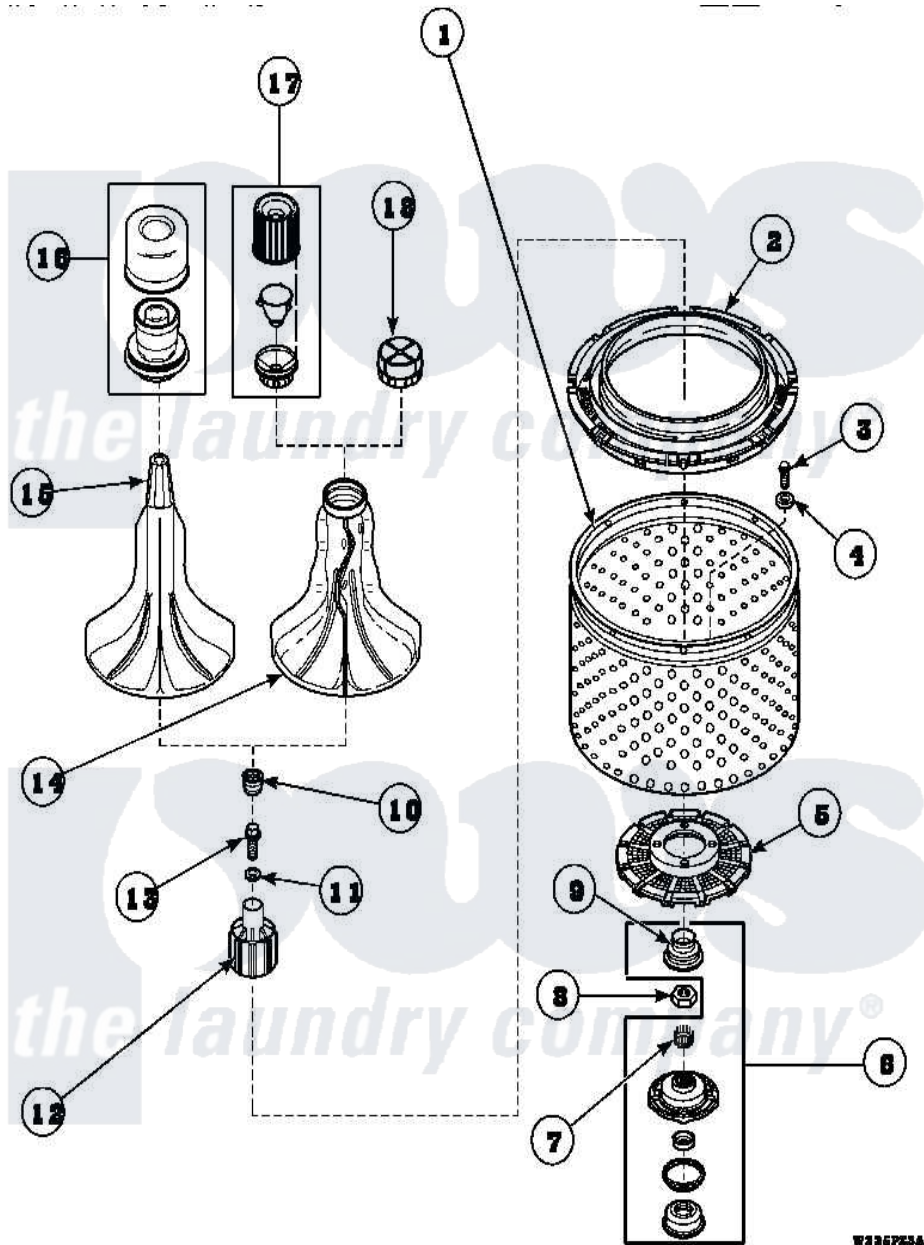

**Amana AWM371W2 (BOM: PAWM371W2) 03 - AGITATOR/DRIVE  
BELL/SEAL KIT/TUB & HUB**

Amana Residential Amana AWM371W2 (BOM: PAWM371W2) Washer Parts Parts Diagram 03 - AGITATOR/DRIVE BELL/SEAL KIT/TUB & HUB

[Click on the part number to view part](#)

Item	Original Part Number	Replaced By	Status	Part Description
1	<a href="#">34521P</a>			Assembly, Tub
2	<a href="#">35035</a>			Guard, Clothes
3	27202	<a href="#">W10116787</a>		Screw
4	<a href="#">28094</a>			Gasket
6	495P3	<a href="#">R9900552</a>		Hub And Seal
7	29728	<a href="#">40008301</a>		Insert, Spline
8	Y29220	<a href="#">40016301</a>		Nut, Lock
9	36425	<a href="#">40016101</a>		Seal, Bell Drive
10	36511	<a href="#">40008401</a>		Plug, Bell
11	<a href="#">36472</a>			O-Ring
12	36443P	<a href="#">R9900189</a>		Kit, Drive Bell And Seal
13	34288	<a href="#">40065102</a>		Screw, Shoulder 1/4
15	33514	<a href="#">40000501W</a>		Agitator, Flex Vane
16	<a href="#">33510</a>			Assembly, Dispenser-Fabric