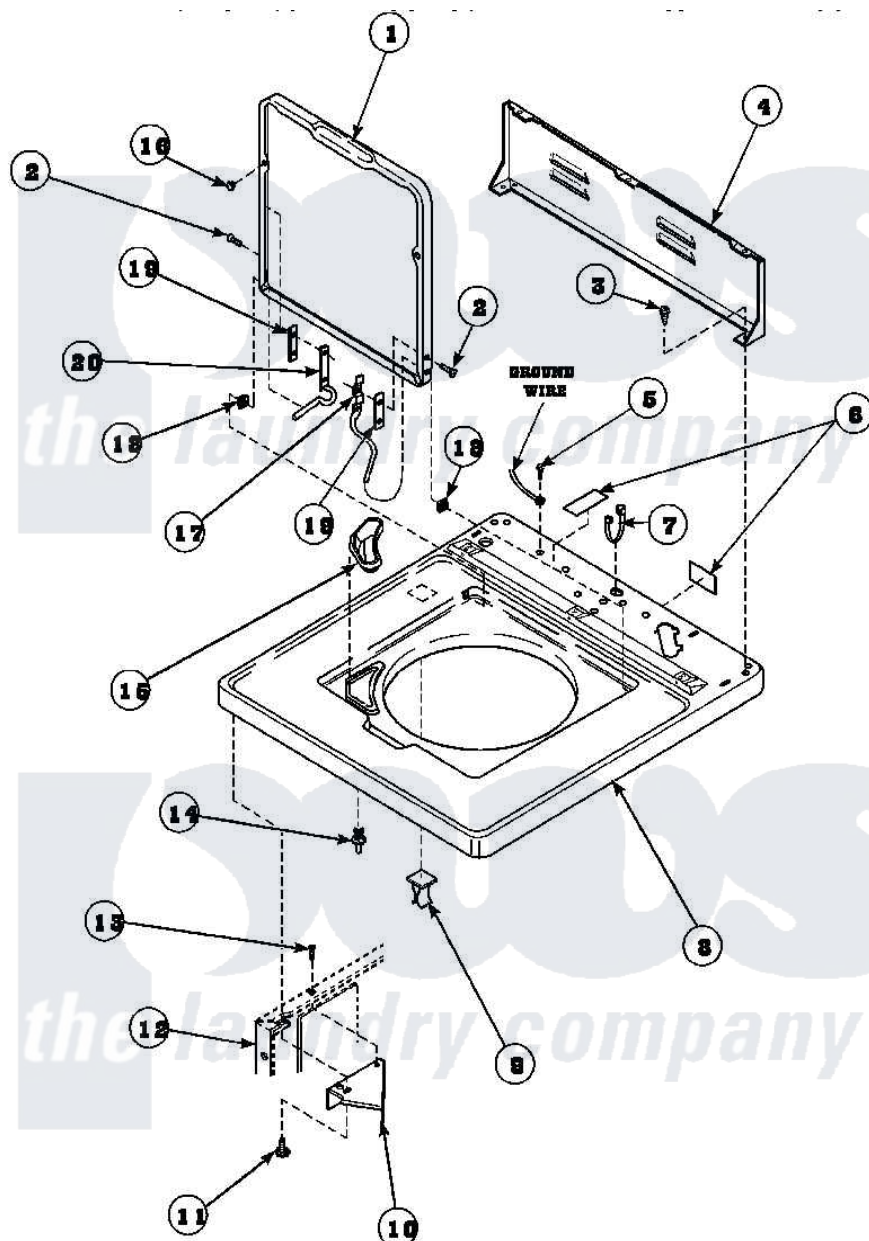

Amana AWM371W2 (BOM: PAWM371W2) 05 - CAB TOP, LOADING DOOR & CTRL REAR PAN

Amana Residential Amana AWM371W2 (BOM: PAWM371W2) Washer Parts Parts Diagram 05 - CAB TOP, LOADING DOOR & CTRL REAR PAN

[Click on the part number to view part](#)

Item	Original Part Number	Replaced By	Status	Part Description
1	33541P		Not Available	LID
2	34337	W10119828		Screw, Lid Hinge Mounting
3	23962	W10116760		Screw
4	34903		Not Available	PANEL, BACK HOOD (USE 37782)
5	52909			Screw, 10B-16 X 1/2 HeX
6	24903		Not Available	STICKER,DISCONNECT POW
7	21903	211881		Grommet, Cord Part Not Used-Gas Models Only
8	34902P		Not Available	TOP
9	36519		Not Available	CLIP
10	36034			Bracket, Director-Module
11	Y31644	27001200		Screw
12	34475P		Not Available	CABINET
13	36035		Not Available	SCREW,8-18X3/8 PHIL FLT

13	30033	Not Available	HD
14	56534		Barrel, Support
15	34776	Not Available	DISPENSER,BLEACH
16	21685	40038001	Bumper
17	36437		Hinge, Lid R
18	33446	40008201	Bushing, Hinge
19	34338		Gasket, Hinge
20	36513		Hinge, Left
NI	26594P		Grease, Silicone - 2 Oz Tube