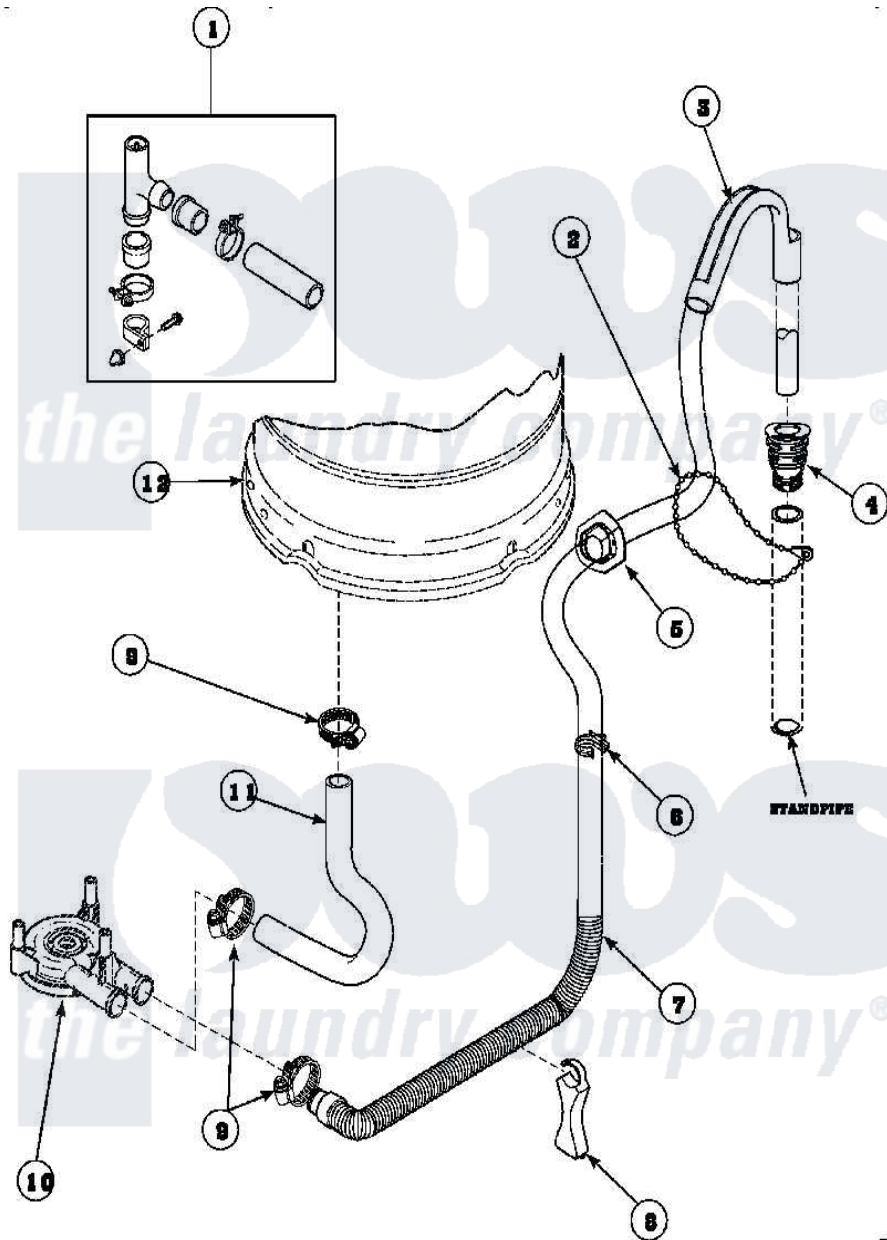

Amana AWM371W2 (BOM: PAWM371W2) 06 - DRAIN HOSE AND SIPHON BREAK

Amana Residential Amana AWM371W2 (BOM: PAWM371W2) Washer Parts Parts Diagram 06 - DRAIN HOSE AND SIPHON BREAK

Click on the part number to view part

Item	Original Part Number	Replaced By	Status	Part Description
1	562P3	76660		Break-Sphn
2	33489	8539404		Tie-Wire
3	33615	22003814		Retainer, Drain Hose
4	36878	40008101		Adapter, Standpipe
5	32219			Relief, Strain
6	36014			Clip, Retainer-Hose
7	37245	40053901		Hose, Drain
8	36522			Hose Support
"	35487			Support, Hose
9	36802	285655		Clamp, Hose
10	36863P	27001233		Pump
11	35752			Hose, Tub To Pump-Ddp
12	34439P			Outer Tub