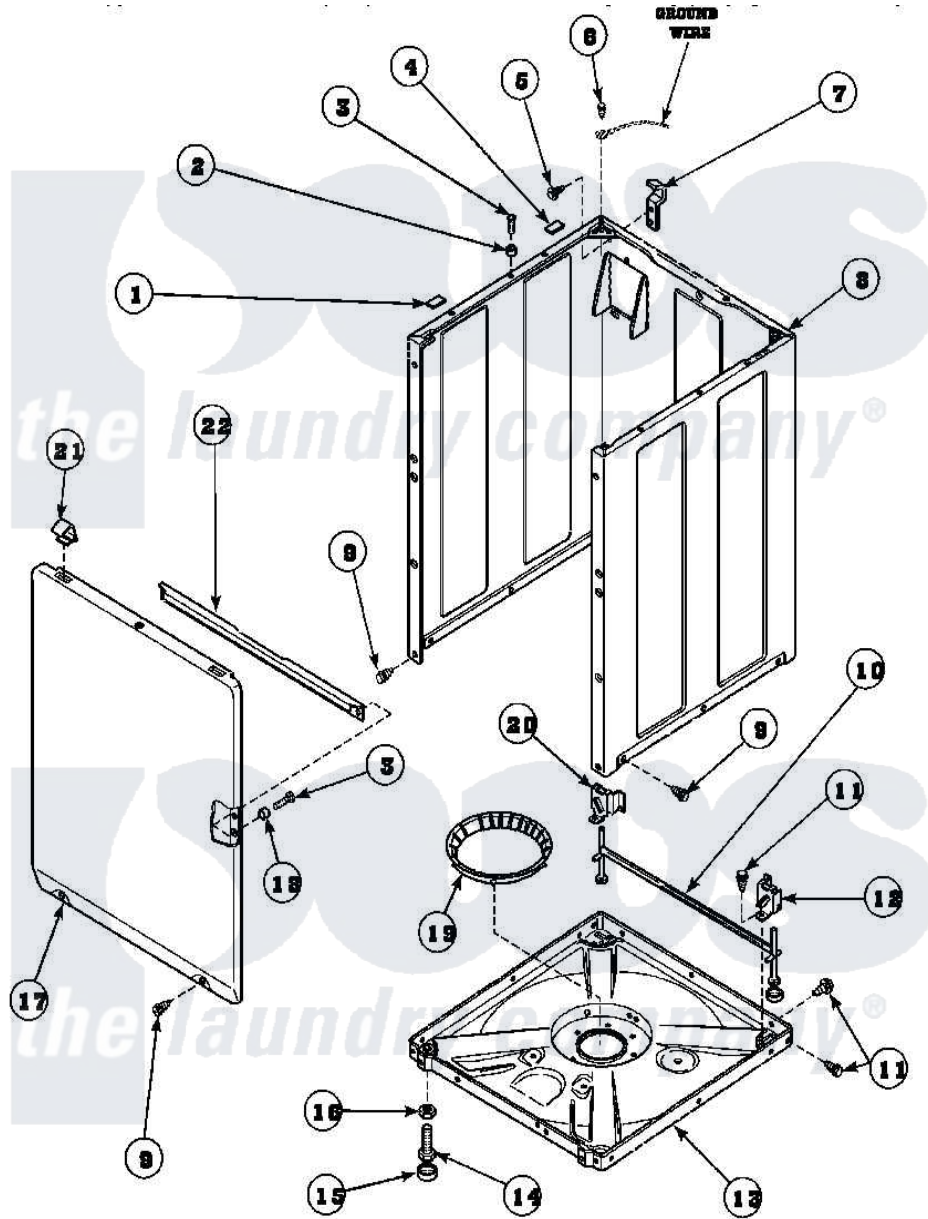

Amana AWM371W2 (BOM: PAWM371W2) 07 - FRONT PANEL, BASE ASSY AND CABINET ASSY

Amana Residential Amana AWM371W2 (BOM: PAWM371W2) Washer Parts Parts Diagram 07 - FRONT PANEL, BASE ASSY AND CABINET ASSY
 Click on the part number to view part

Item	Original Part Number	Replaced By	Status	Part Description
1	Y56128			Pad, Bumper
2	56079	505187		Locator, Panel
3	32671	Y014874		Screw, Idler Arm And Sleeve
4	36226			Pad, Bumper .25
5	34499		Not Available	SCREW, No.10B X 1/4 TAP IN HX
6	23962	W10116760		Screw
7	Y27103			Hinge, Hold-Down Lug
8	34475P		Not Available	CABINET
9	27196	27001200		Screw
10	34443			Assembly, Leg And Stabilier
11	35148		Not Available	SCREW, 1/4-14 X 3/8 HX HD
12	36036		Not Available	BRACKET, SLL-RIGHT
13	36599P			Assembly Nut/ Leg Base
"	34434P			Assembly Nut/Leg Base

14	Y34319	22003428	Leg, Adjustable
15	34318	40016001	Foot, Rubber
16	Y21899	40038101	Nut, Leg
17	34656P	Not Available	NOT GOOD No. SEE NOTE PNL, FRONT
18	28102		Locator, Panel
19	36108	Not Available	SNUBBER PAD & ISOLATOR
20	36037		Bracket, SII-Left
21	35865		Clip, Hold-Down Front Panel
22	Y35097	Not Available	BRACE, FRT PNL