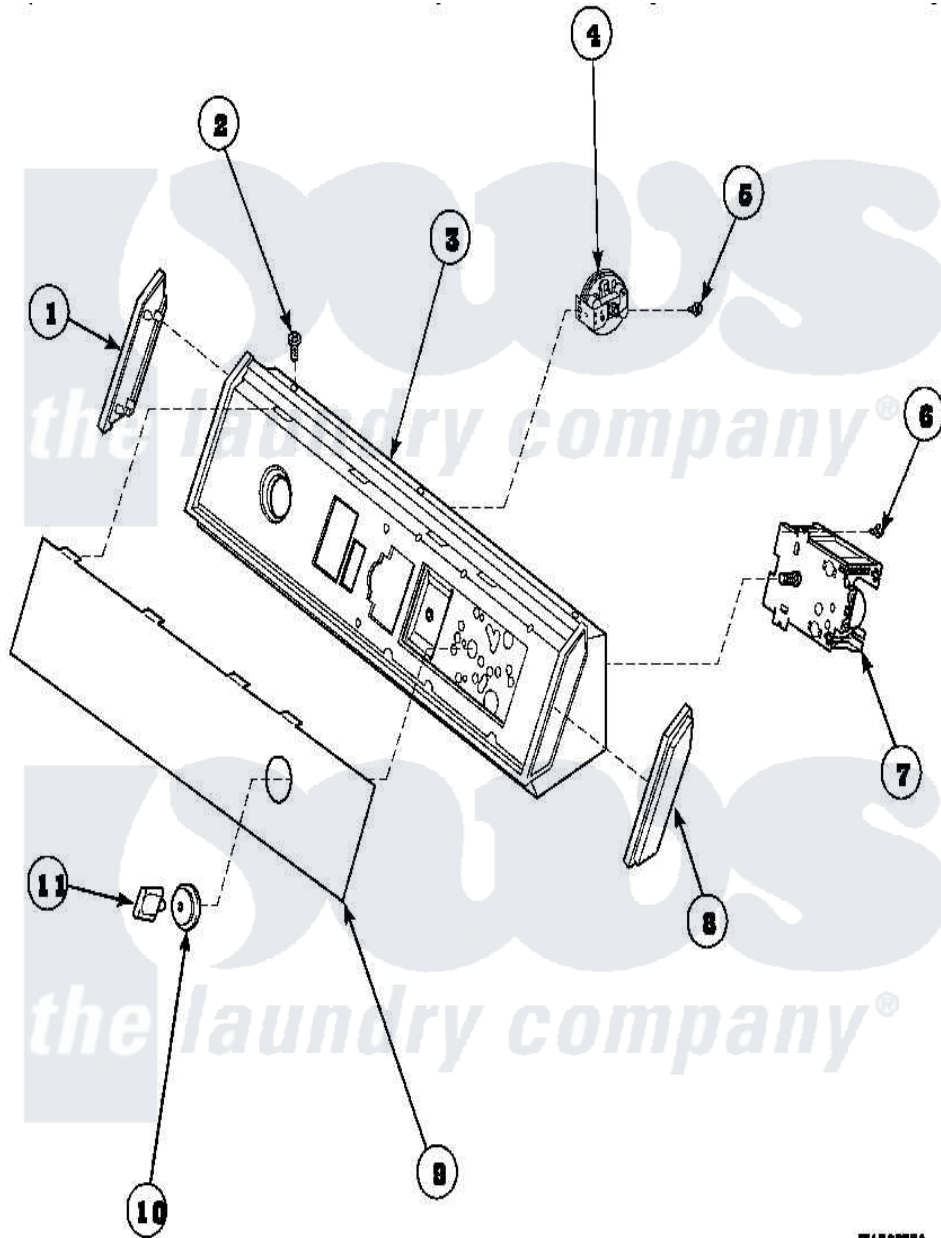

Amana AWM371W2 (BOM: PAWM371W2) 08 - GRAPHIC PANEL, CONTROL HOOD AND CONTROLS

W170P26A

Amana Residential Amana AWM371W2 (BOM: PAWM371W2) Washer Parts Parts Diagram 08 - GRAPHIC PANEL, CONTROL HOOD AND CONTROLS
 Click on the part number to view part

Item	Original Part Number	Replaced By	Status	Part Description
5	31260			Screw, No.8 X 3/8 Ind H
6	23962	W10116760		Screw

the laundry company®