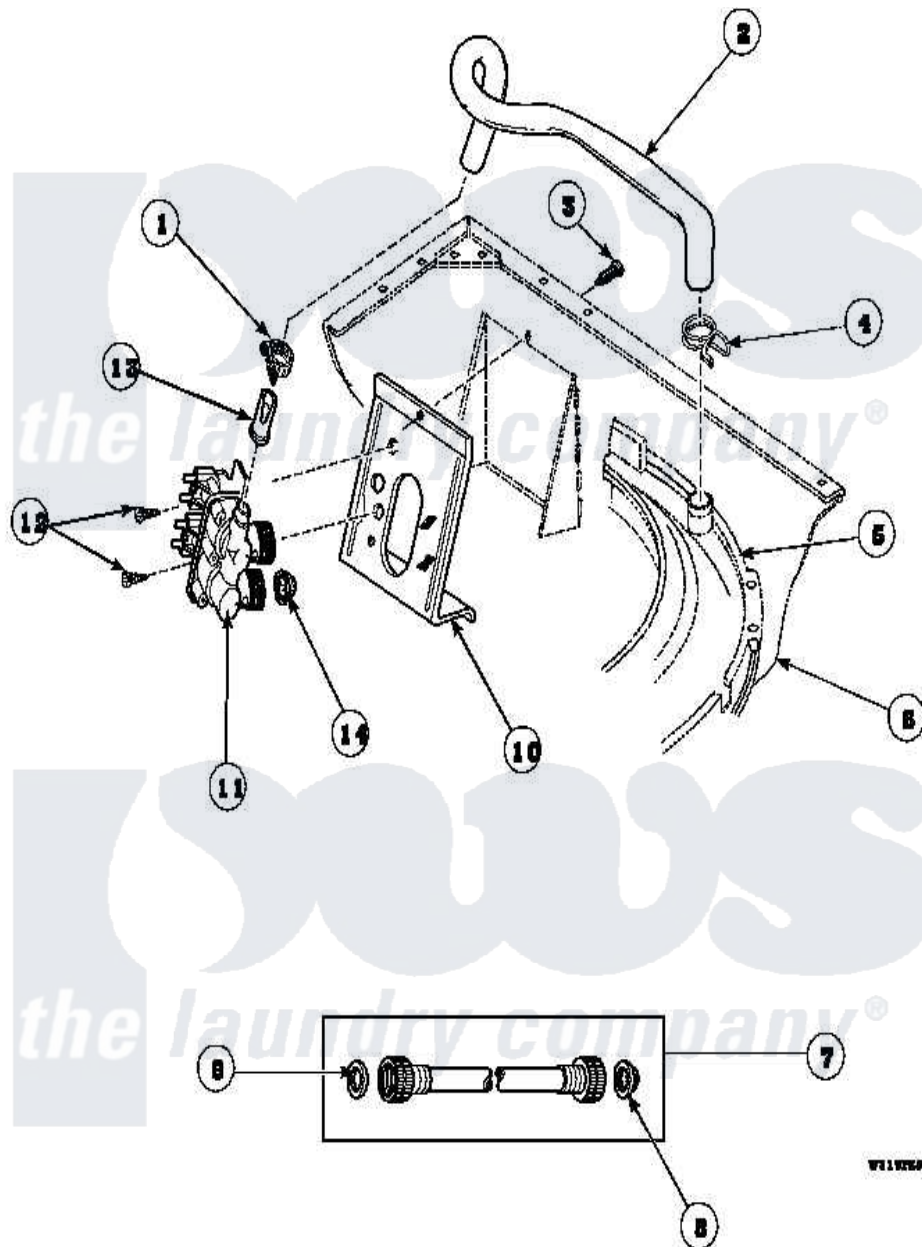

Amana AWM371W2 (BOM: PAWM371W2) 13 - INLET/FILL HOSE/MIXING VLV & MTG BRKT

W111744

Amana Residential Amana AWM371W2 (BOM: PAWM371W2) Washer Parts Parts Diagram 13 - INLET/FILL HOSE/MIXING VLV & MTG BRKT
 Click on the part number to view part

Item	Original Part Number	Replaced By	Status	Part Description
1	36801	596669		Clamp, Manifold
2	35874	38155		Hose, Mix Valve To TU
3	33562	27001200		Screw
4	29210			Hose Clamp
5	36025P			Assembly, Tub Coverand Gasket
6	34475P		Not Available	CABINET
7	28330P	202860		Inlet Hose Assembly
"	20618	21001467		Hose- 10'
"	20617		Not Available	HOSE, INLET (8 FT)
8	28605	22002960		Strainer, Washer Inlet
9	20290	Y013783		Washer, Inlet Hose
10	34972	39407		Bracket, Valve
11	34963	34963P		Valve Mixing Package
12	23962	W10116760		Screw