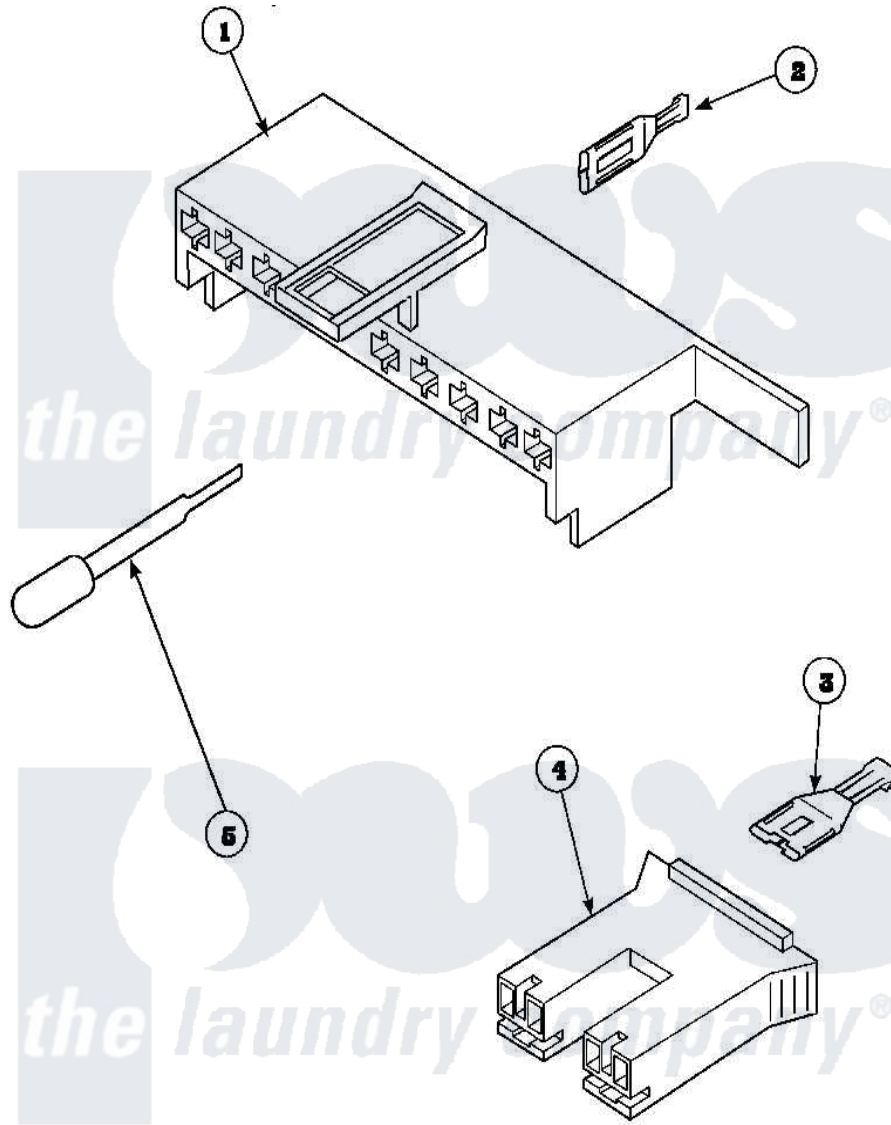

Amana AWM371W2 (BOM: PAWM371W2) 14 - MIXING VLV,MTR CONN BLOCKS,EXTRACTOR

W1246284

Amana Residential Amana AWM371W2 (BOM: PAWM371W2) Washer Parts Parts Diagram 14 - MIXING VLV,MTR CONN BLOCKS,EXTRACTOR
 Click on the part number to view part

Item	Original Part Number	Replaced By	Status	Part Description
1	34677			10 Circuit Plug
2	Y00188			Molex Terminal
3	Y00121		Not Available	SPADE TERMINAL(12 GAUGE) (1/4 INCH-(2) 18 GAUGE WIRES O
4	34676			Plug
"	34675		Not Available	PLUG
5	283P4			Terminal Extractor Tool
NI	34971		Not Available	ASSY,WIRING HARNESS-HOOD