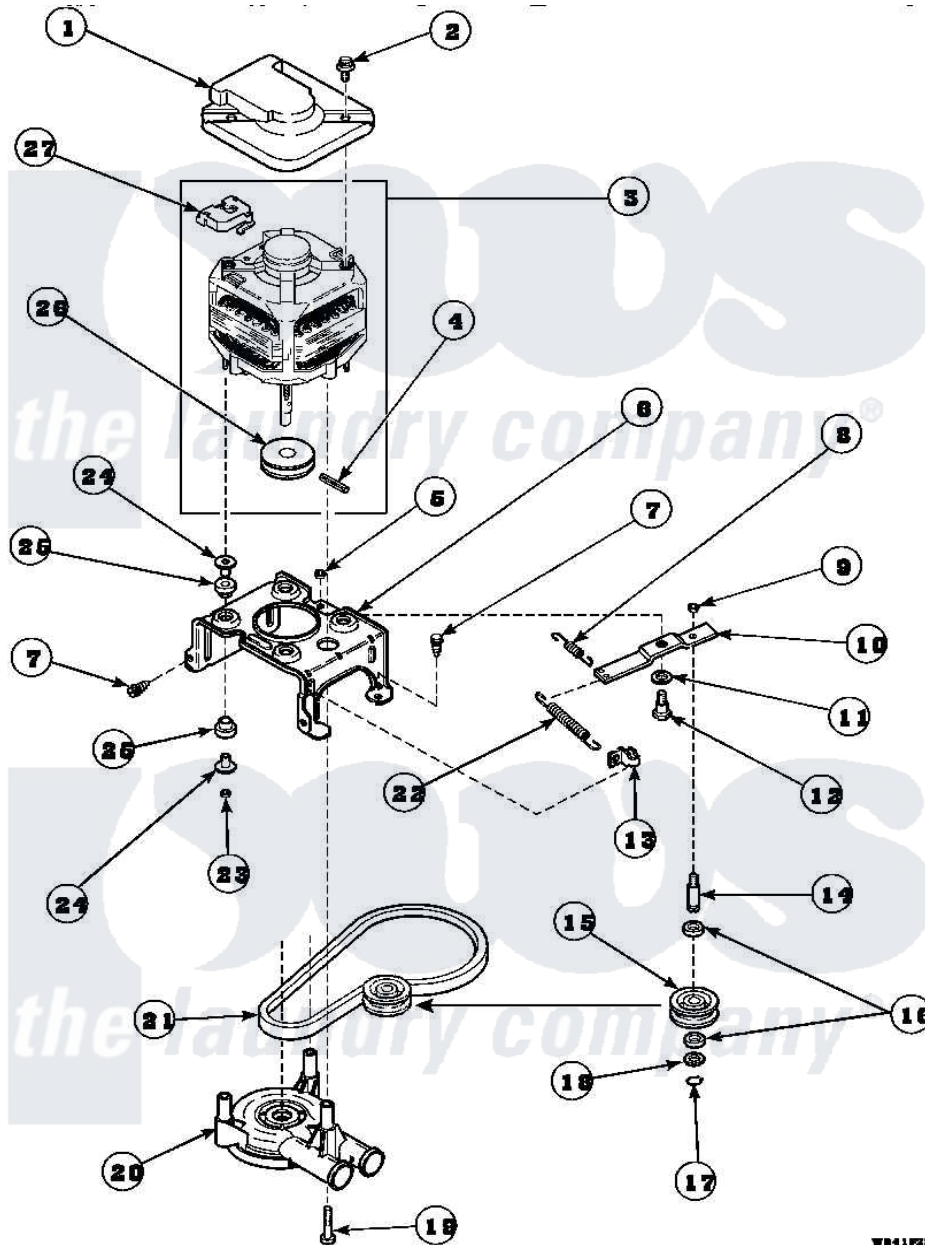

Amana AWM371W2 (BOM: PAWM371W2) 15 - MOTOR, MTG BRKT, BELT, PUMP & IDLER ASSY

WB11P20A

Amana Residential Amana AWM371W2 (BOM: PAWM371W2) Washer Parts Parts Diagram 15 - MOTOR, MTG BRKT, BELT, PUMP & IDLER ASSY
 Click on the part number to view part

Item	Original Part Number	Replaced By	Status	Part Description
1	34754	40112301		Shield, Motor
2	36639	4312464		Screw
3	34910P	27001215		Motor W/Pulley
4	23750			Pin, Roll
5	52566	27001225		Nut, Jam Mid Lock 1/4-20
6	34890		Not Available	BRACKET, MOTOR MOUNT
"	37415P			Kit, Motor Brkt
"	37415	37415P		Kit, Motor Brkt
7	Y31645	27001200		Screw
8	30620		Not Available	SPRING, IDLER LEVER HEL
9	28803	2221070		Clamp, Nylon
10	31054	40041002		Lever, Idler
"	37443	40041002		Lever, Idler
11	81392	40054701		Washer
12	27229	40038901		Screw, 1/4-20

13	28849		Clip, Spring
14	28802		Shaft, Idler
15	28800	Not Available	WHEEL, IDLER
16	Y29443		Washer, Felt
17	23748		Ring, Retaining
18	52549		Washer, 501 ID X3/4 Odx
19	Y34565	40063701	Screw, 10-16 x 1.75
20	36863P	27001233	Pump
21	28808		Belt, Agitate And Spin
22	37366		Spring, Idler
"	37606		Spring, Idler Lever
23	35423	3400029	Nut, Adapter Plate
24	34791		Post, Mount-Motor
25	34788		Mount, Motor
26	27171	Not Available	PULLEY, MOTOR
27	35632	Not Available	SWITCH, MOTOR