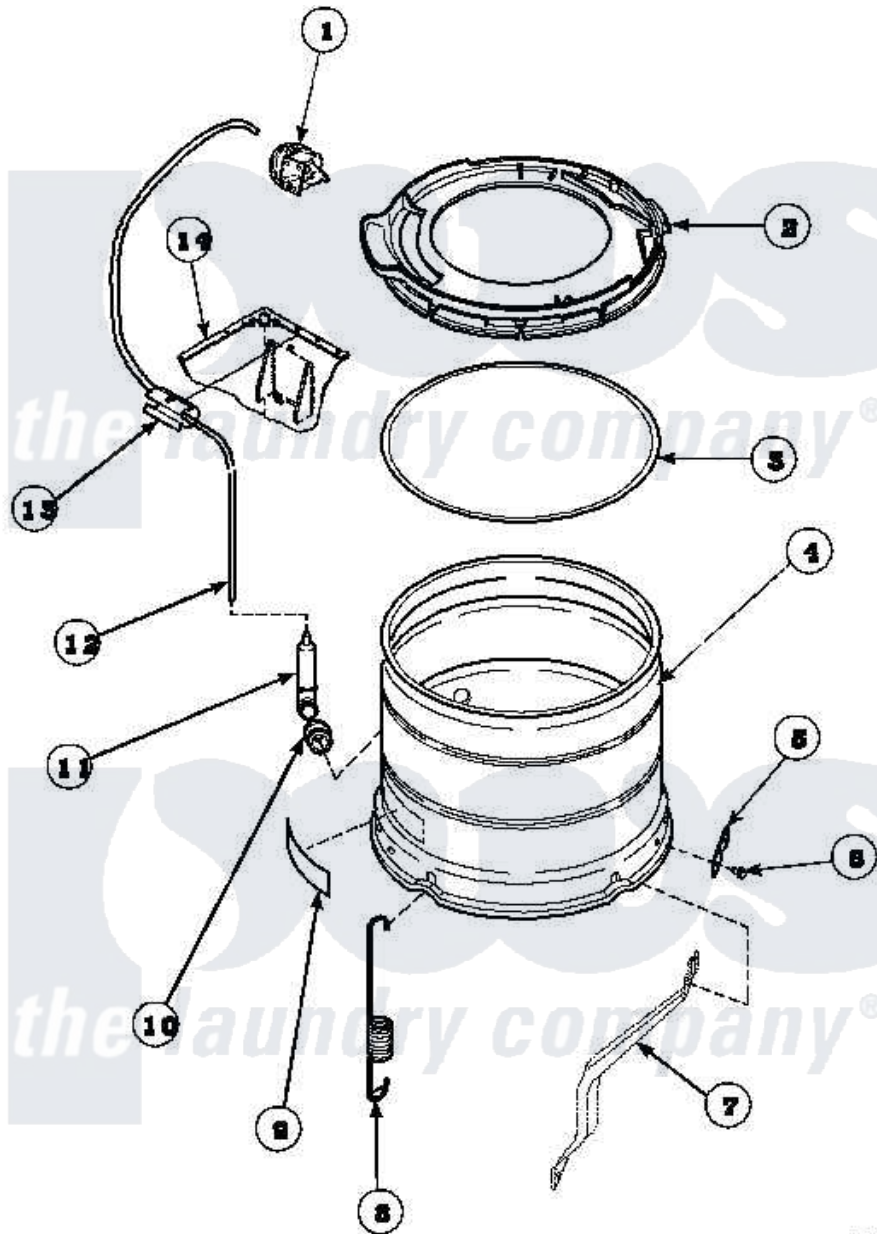

**Amana AWM371W2 (BOM: PAWM371W2) 16 - OUTER TUB, COVER AND PRESSURE HOSE**

Amana Residential Amana AWM371W2 (BOM: PAWM371W2) Washer Parts Parts Diagram 16 - OUTER TUB, COVER AND PRESSURE HOSE

Click on the part number to view part

Item	Original Part Number	Replaced By	Status	Part Description
1	35010	<a href="#">39035</a>		Switch, Pressure-Var
2	<a href="#">36025P</a>			Assembly, Tub Cover and Gasket
3	<a href="#">32857</a>			Gasket, Tub Cover Small
4	<a href="#">34439P</a>			Outer Tub
5	<a href="#">27926</a>			Plate, Leg .063
6	35369	<a href="#">40128701</a>		Screw, 5/16-18 X .50
7	<a href="#">34792</a>			Leg, Support
8	35947		Not Available	SPRING, TUB -SHORT
9	500049		Not Available	STICKER
10	29175	<a href="#">40037801</a>		Grommet
11	30907	<a href="#">40008501</a>		Assembly, Pressure Bulb
12	29213	<a href="#">39125</a>		Tubing 31
13	36985		Not Available	CLIP, HOSE
14	34475P		Not Available	CABINET