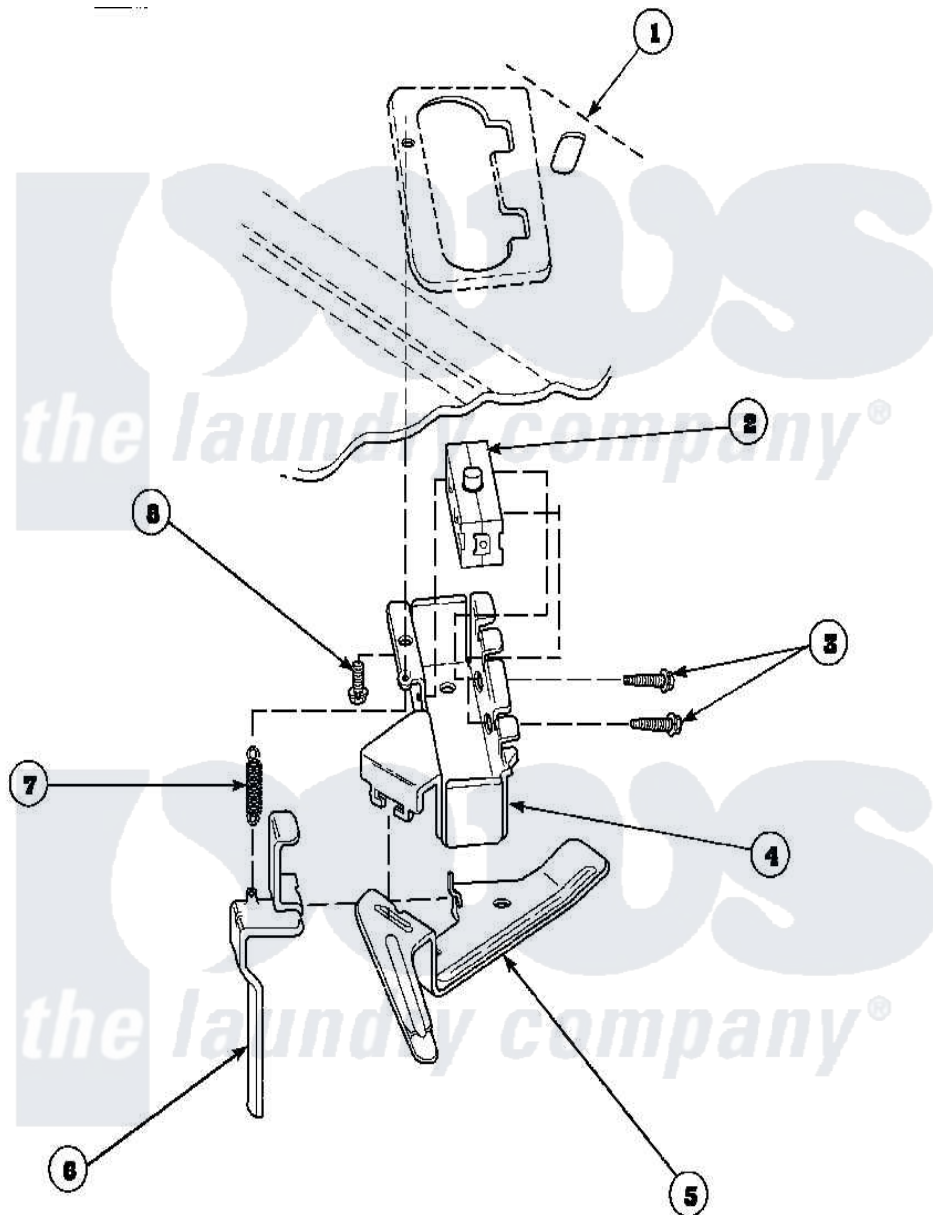

# Amana AWM371W2 (BOM: PAWM371W2) 17 - OUT-OF-BALANCE SWITCH

W240925A

Amana Residential Amana AWM371W2 (BOM: PAWM371W2) Washer Parts Parts Diagram 17 - OUT-OF-BALANCE SWITCH

[Click on the part number to view part](#)

Item	Original Part Number	Replaced By	Status	Part Description
1	34902P		Not Available	TOP
2	33445	<a href="#">27001095</a>		Switch, Lid
3	<a href="#">36510</a>			Screw
4	<a href="#">36497P</a>			Kit, Switch Holder
5	<a href="#">33441</a>			Arm, Actuator
6	<a href="#">33442</a>			Lever, Unbalanced Load
7	<a href="#">33443</a>			Spring
8	23962	<a href="#">W10116760</a>		Screw