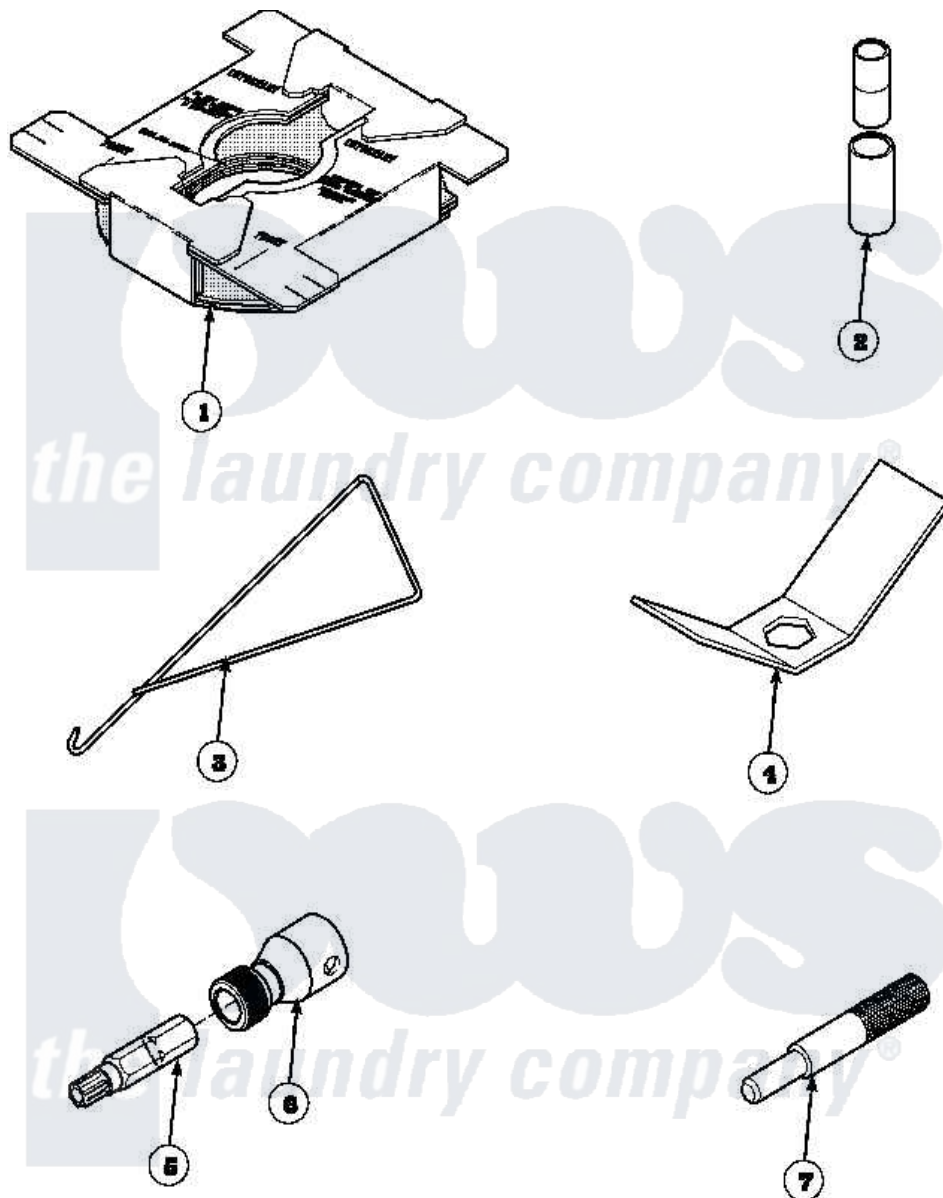

# Amana AWM371W2 (BOM: PAWM371W2) 19 - SPECIAL TOOLS

Amana Residential Amana AWM371W2 (BOM: PAWM371W2) Washer Parts Parts Diagram 19 - SPECIAL TOOLS

[Click on the part number to view part](#)

Item	Original Part Number	Replaced By	Status	Part Description
1	36926		Not Available	BRACE, SHIPPING
2	<a href="#">242P4</a>			Installer, Spring
3	289P4	<a href="#">321P4</a>		Hook, Spring
4	237P4	<a href="#">306P4</a>		Hex Wrench
5	<a href="#">282P4</a>			T25 Tamper Resistant Bit
6	<a href="#">24161</a>			Torx Bit Holder
7	305P4		Not Available	TOOL, TRANSMISSION PI
NI	555P3	<a href="#">725P3</a>		Kit