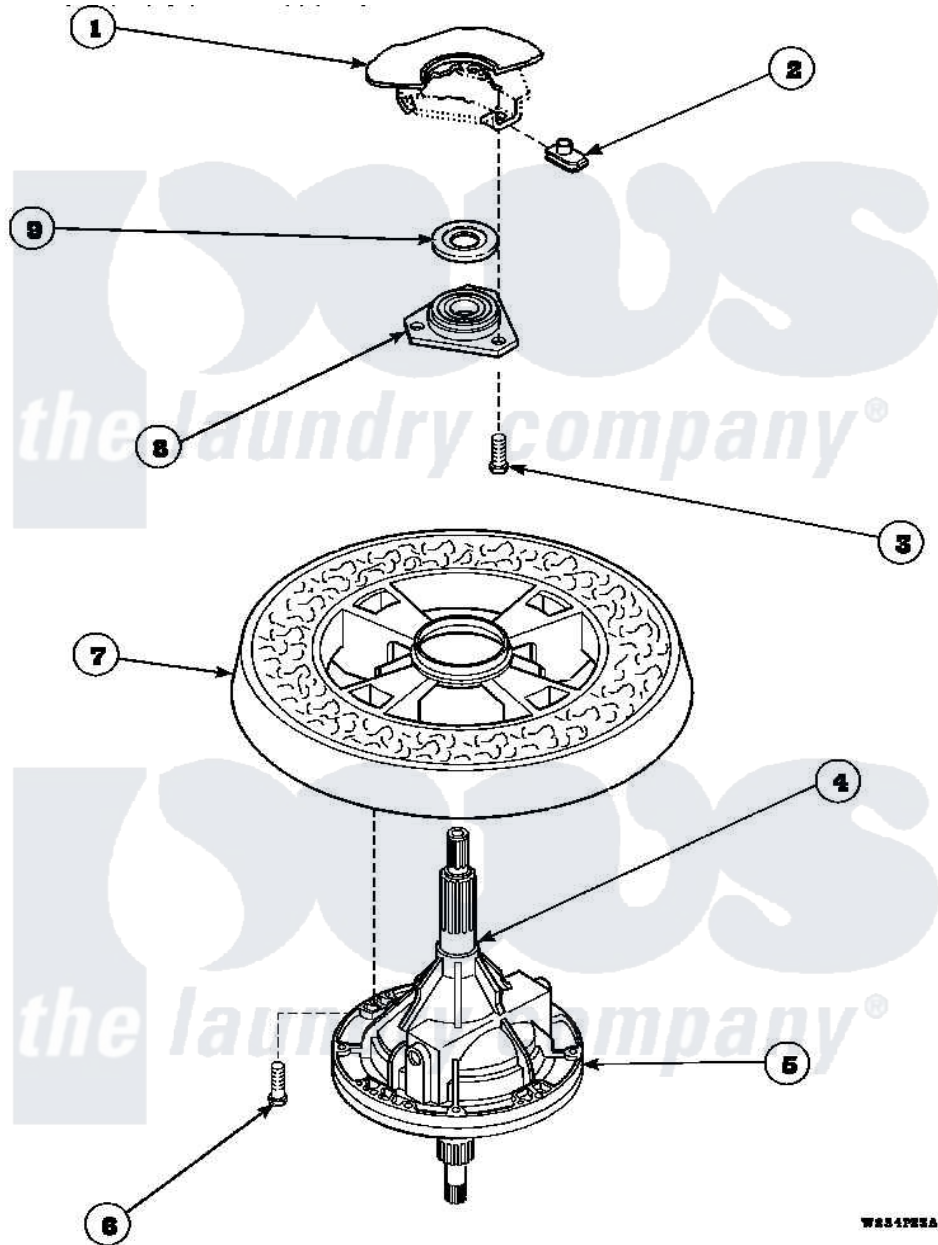

Amana AWM371W2 (BOM: PAWM371W2) 22 - TRANSMISSION ASSY AND BALANCING RING

Amana Residential Amana AWM371W2 (BOM: PAWM371W2) Washer Parts Parts Diagram 22 - TRANSMISSION ASSY AND BALANCING RING
 Click on the part number to view part

Item	Original Part Number	Replaced By	Status	Part Description
1	34439P			Outer Tub
2	27222			Nut, Retainer 5/16-18
3	36991	3400500		Bolt, 3405245 5/16-18 X 3/4
4	27604P			Never-Seeze 1 Oz Tube
5	34526P			Assembly, Transmission
6	37047		Not Available	SCREW, CAP
7	34731		Not Available	ASSY,BALANCE RING-COMPL
8	27182	40004201P		Main Bearing Assembly
9	27187			Flinger