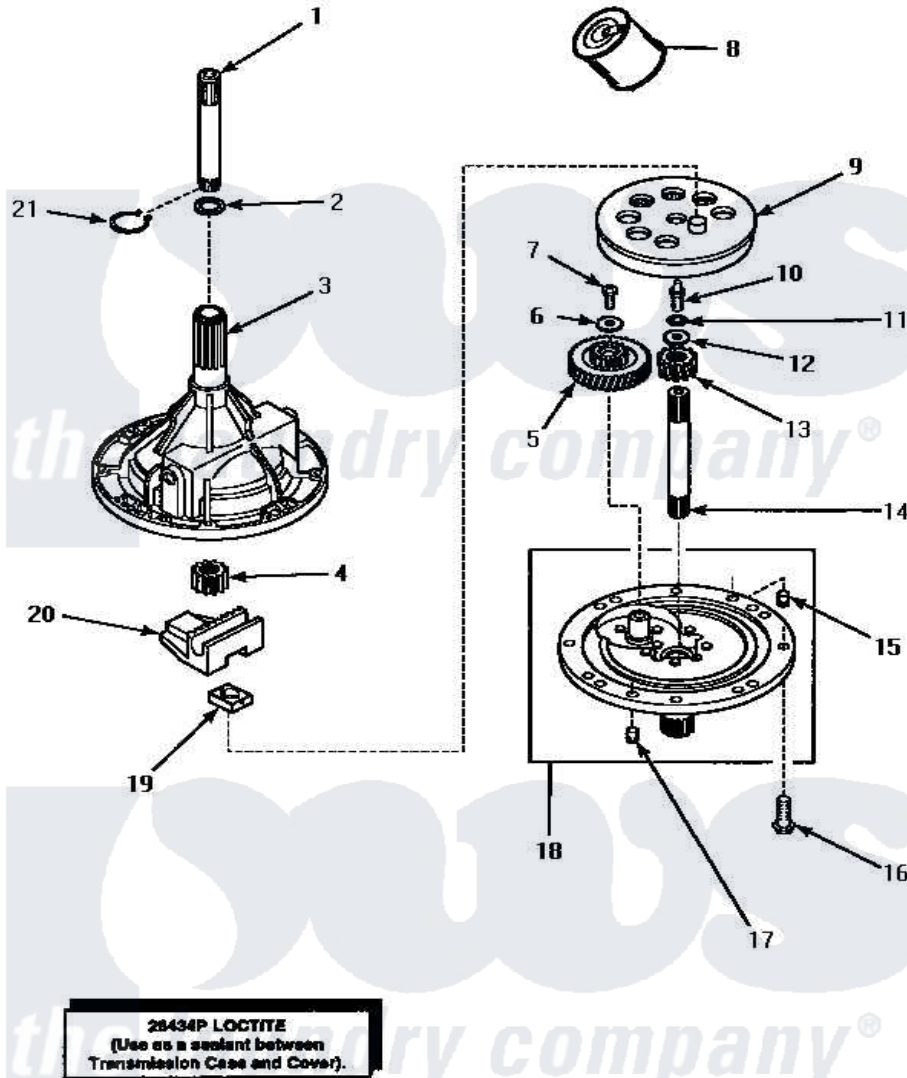

Amana AWM372W 01 - 34526 TRANSMISSION ASSY

34526 TRANSMISSION ASSEMBLY

Amana [Residential Amana AWM372W Washer Parts](#) Parts Diagram 01 - 34526 TRANSMISSION ASSY
 Click on the part number to view part

Item	Original Part Number	Replaced By	Status	Part Description
1	Y36570			Shaft, Output
2	35092			Washer, 3628id X 1.00 X .056
3	33223		Not Available	ASSY,TRANSMISSION CASE
4	27003			Pinion, Agitator
5	29161			Gear, Reduction
6	29260		Not Available	WASHER
7	29273			Screw, 1/4-20 X 3/8
8	27243P			Oil, CW Transmission F-
9	26577			Assembly, Gear And Stud
10	27030		Not Available	SCREW,1/4-20 SPECIAL
11	21456			Lockwasher, 1/4 Intshkp
12	26509	40041501		Washer
13	Y29160			Pinion, Drive
14	34853			Shaft, Input
15	27172			Pin, Dowel
16	32814		Not Available	SCREW,1/4-20X7/8 SERRA

17	27172		Pin, Dowel
18	34854	38290	Assembly, Cover
19	26493		Slide
20	Y31526		Rack
21	27197		Ring, Retaining
NI	Y34526	34526P	Assembly, Transmission
"	28434P		Not Available LOCTITE