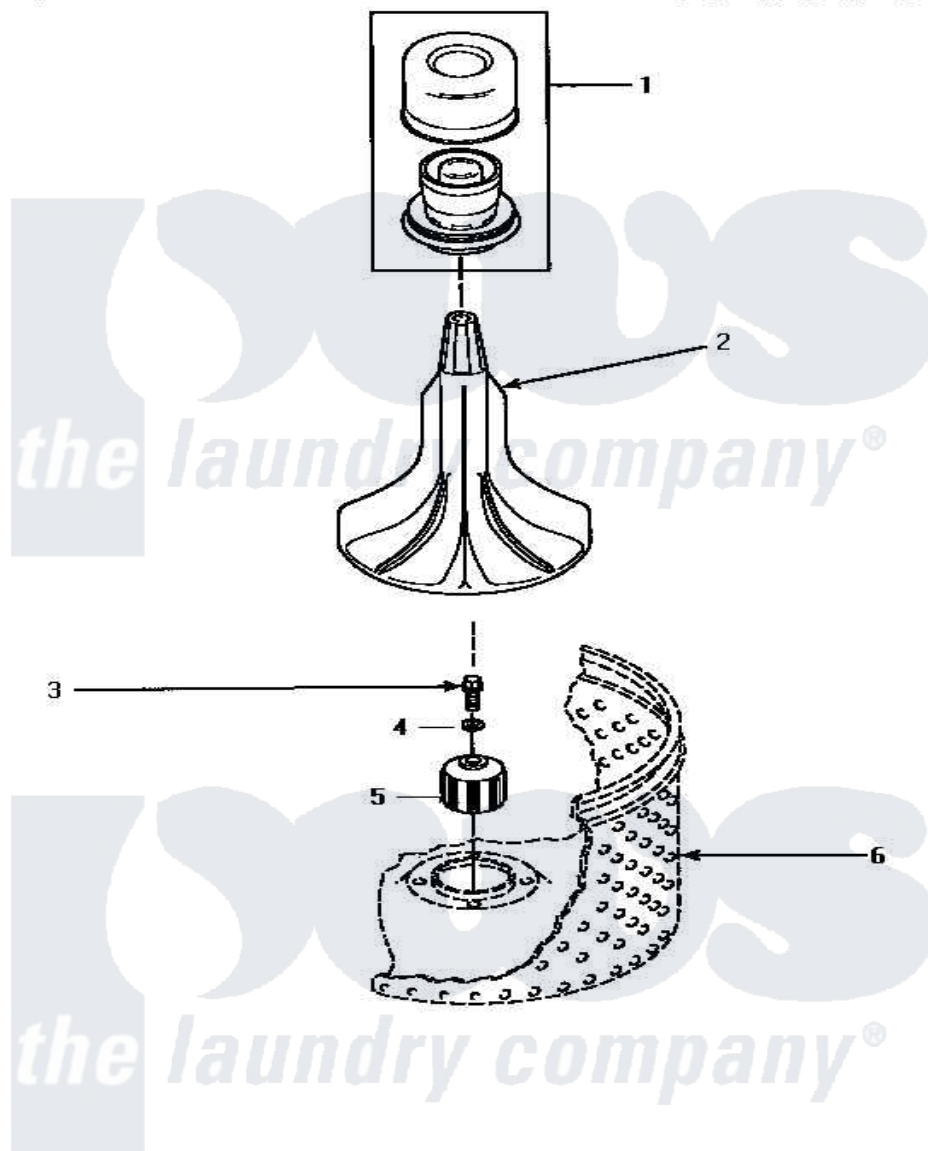

# Amana AWM372W 02 - AGITATOR & DRIVE BELL

## AGITATOR AND DRIVE BELL

Amana [Residential Amana AWM372W Washer Parts](#) Parts Diagram 02 - AGITATOR & DRIVE BELL

[Click on the part number to view part](#)

Item	Original Part Number	Replaced By	Status	Part Description
2	33514	<a href="#">40000501W</a>		Agitator, Flex Vane
3	34288	<a href="#">40065102</a>		Screw, Shoulder 1/4
4	<a href="#">36472</a>			O-Ring
5	34504P	<a href="#">R9900189</a>		Kit, Drive Bell And Seal
6	Y00000000		Not Available	SEE NOTE WASHTUB