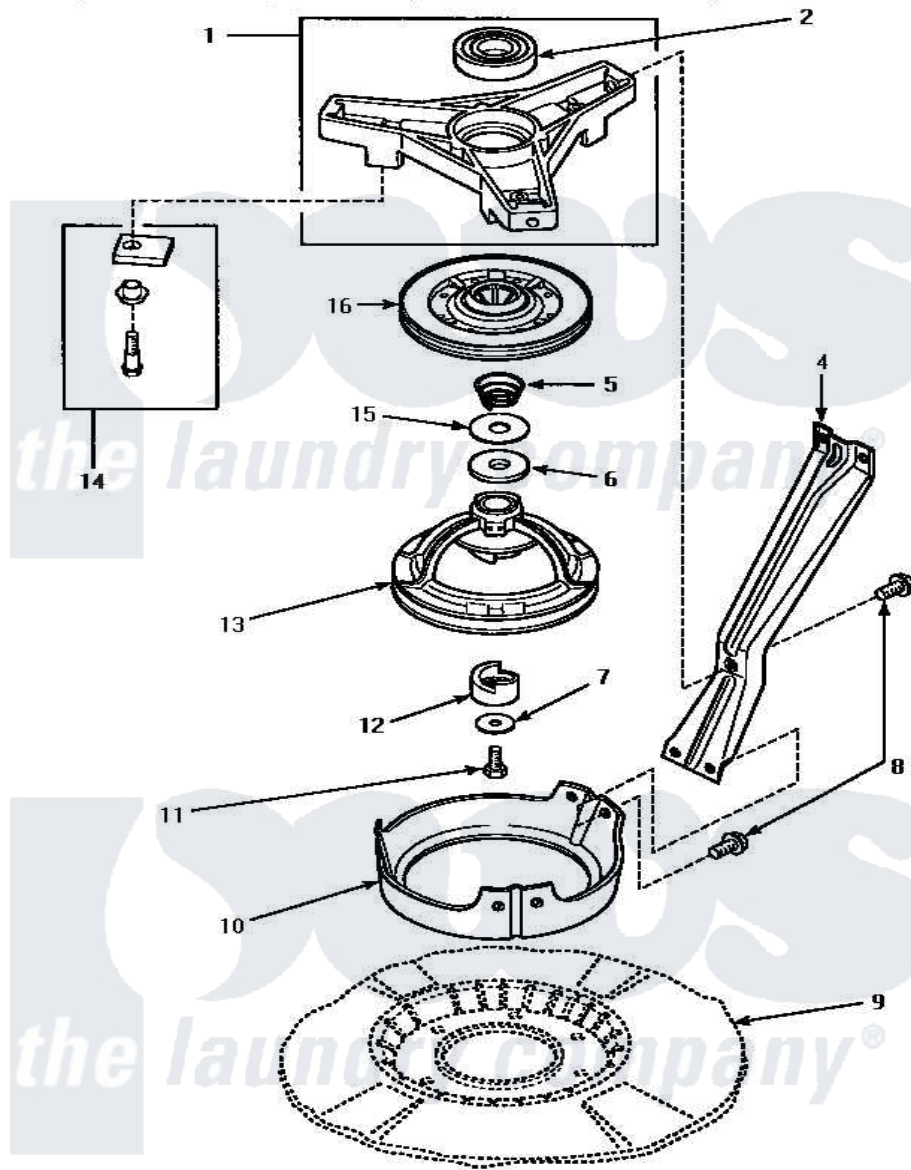

Amana AWM372W 03 - BRG HSG/BRAKE/PULLEY & PIVOT DOME

BEARING HOUSING, BRAKE, PULLEY AND PIVOT DOME

Amana [Residential Amana AWM372W Washer Parts](#) Parts Diagram 03 - BRG HSG/BRAKE/PULLEY & PIVOT DOME

[Click on the part number to view part](#)

Item	Original Part Number	Replaced By	Status	Part Description
1	35746			Assembly, Bearing Housing-L
2	28944R	40004001		Bearing, Main
4	34471		Not Available	LEG,SUPPORT
5	33435			Spring, Conical
6	27015	40063201		Washer, Flat
7	26509	40041501		Washer
8	35369	40128701		Screw, 5/16-18 X .50
9	Y00000000		Not Available	SEE NOTE BASE ASSEMBLY
10	34470			Dome, Pivot
11	27220	40063401		Screw, 1/4-20 x 5/8 Hex
12	27018			Helix
13	34921			Assembly, Pulley-Spin And Agitate
14	548P3	R9900543		Pad-Brake
15	35535	40065701		Washer, 2 Odx.63 ID
16	31961P	R9900474		Brake Assembly