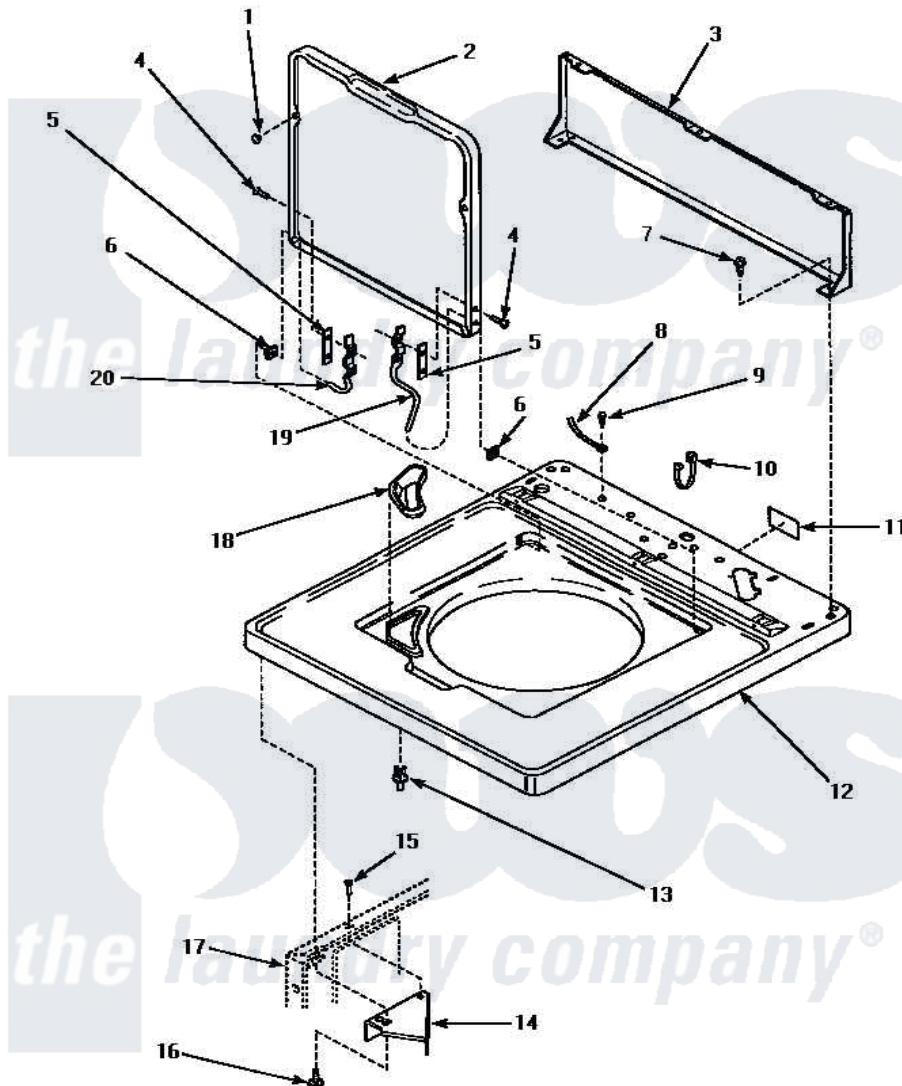

Amana AWM372W 04 - CAB TOP/LOADING DR & CTRL HOOD REAR PAN

*ADD SUFFIX LETTER TO PART NUMBER TO DESIGNATE COLOR.
 H Harvest Gold L Almond W White

CABINET TOP, LOADING DOOR AND CONTROL HOOD REAR PANEL

Amana Residential Amana AWM372W Washer Parts Parts Diagram 04 - CAB TOP/LOADING DR & CTRL HOOD REAR PAN

Click on the part number to view part

Item	Original Part Number	Replaced By	Status	Part Description
1	21685	40038001		Bumper
2	33541WP			Lid, W/Instructions
"	33541LP			Lid, W/Instructions
"	33541HP		Not Available	LID,W/INSTRUCTIONS
3	34903		Not Available	PANEL, BACK HOOD (USE 37782)
4	34337	W10119828		Screw, Lid Hinge Mounting
5	34338			Gasket, Hinge
6	33446	40008201		Bushing, Hinge
7	23962	W10116760		Screw
8	Y00000000		Not Available	SEE NOTE GROUND WIRE, GREEN
9	52909			Screw, 10B-16 X 1/2 HeX
10	21903	211881		Grommet, Cord Part Not Used-Gas Models Only
11	24903		Not Available	STICKER,DISCONNECT POW