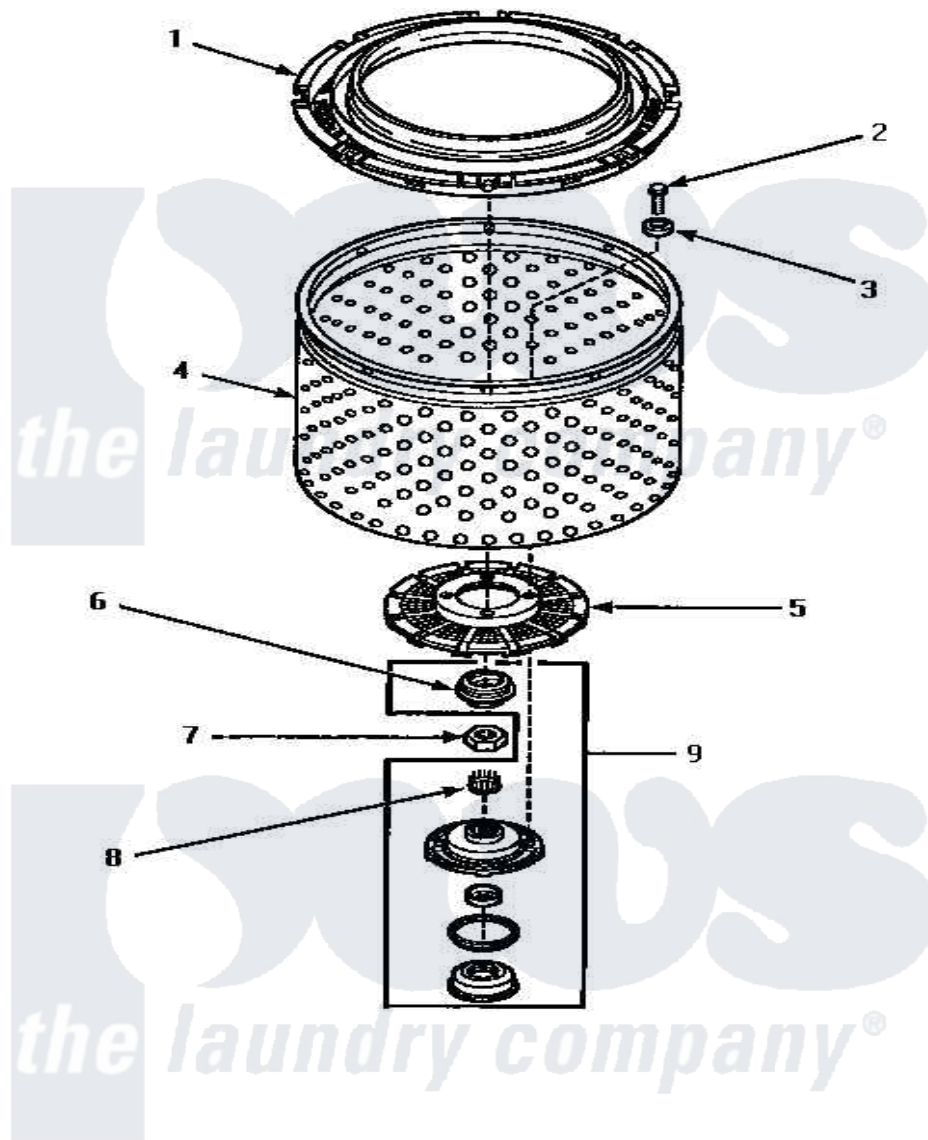

Amana AWM372W 05 - CLOTHES GUARD/WASHTUB/LINT FILTER & HUB

CLOTHES GUARD, WASHTUB, LINT FILTER AND HUB

Amana Residential Amana AWM372W Washer Parts Diagram 05 - CLOTHES GUARD/WASHTUB/LINT FILTER & HUB

[Click on the part number to view part](#)

Item	Original Part Number	Replaced By	Status	Part Description
1	35035			Guard, Clothes
2	27202	W10116787		Screw
3	28094			Gasket
4	33503P	39240P		Wash Tub
5	32998	39371		Filter Lin
6	34184	R9900189		Kit, Drive Bell And Seal
7	Y29220	40016301		Nut, Lock
8	29728	40008301		Insert, Spline
9	495P3	R9900552		Hub And Seal