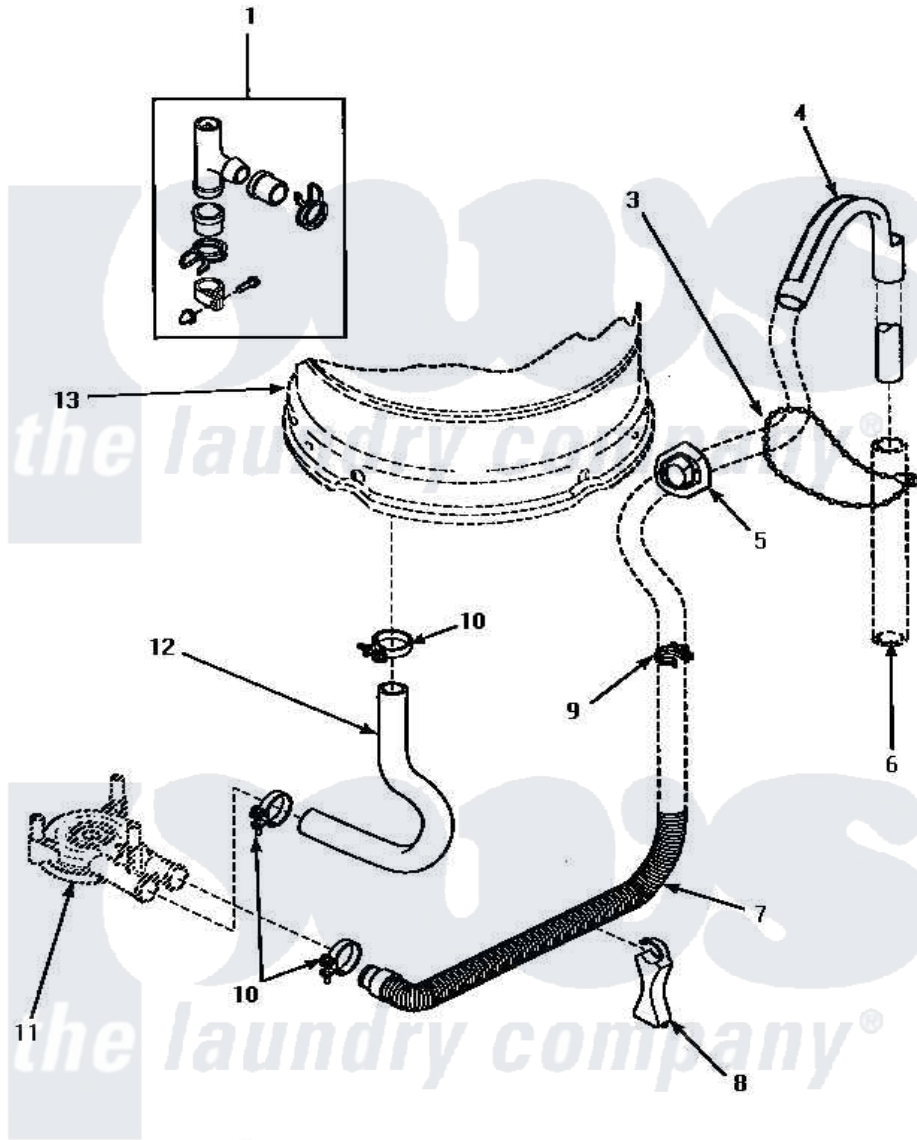

Amana AWM372W 06 - DRAIN HOSE & SIPHON BREAK

DRAIN HOSE AND SIPHON BREAK

Amana [Residential Amana AWM372W Washer Parts](#) Parts Diagram 06 - DRAIN HOSE & SIPHON BREAK
 Click on the part number to view part

Item	Original Part Number	Replaced By	Status	Part Description
1	562P3	76660		Break-Sphn
3	33489	8539404		Tie-Wire
4	33615	22003814		Retainer, Drain Hose
5	32219			Relief, Strain
6	Y00000000		Not Available	SEE NOTE STANDPIPE
7	34502	40053901		Hose, Drain
8	35487			Support, Hose
9	36014			Clip, Retainer-Hose
10	35384	285655		Clamp, Hose
11	Y00000000		Not Available	SEE NOTE PUMP ASSEMBLY
12	35753			Hose, Tub To Pump-Ddp
13	Y00000000		Not Available	SEE NOTE OUTER TUB
NI	406P3	451P3		Kit Drain Extension