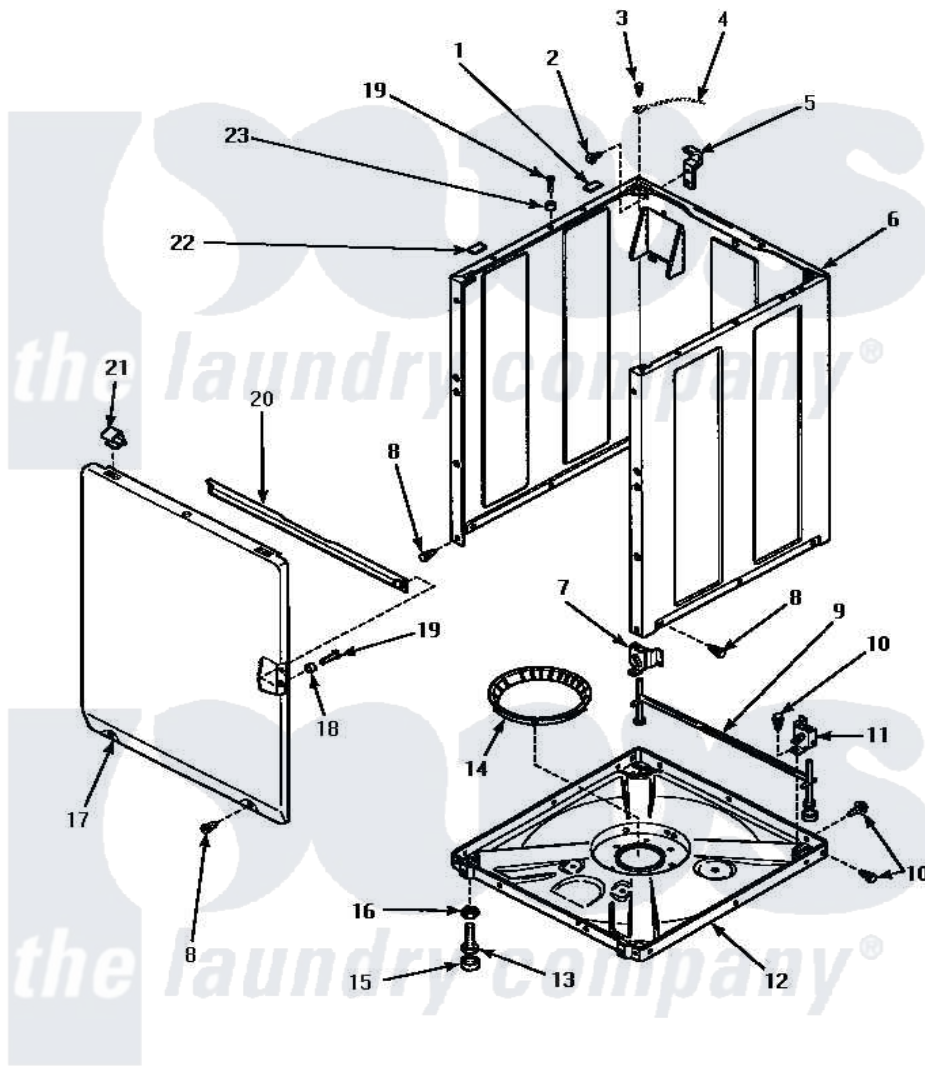

Amana AWM372W 07 - FRONT PANEL, BASE & CABINET ASSY

ADD SUFFIX LETTER TO PART NUMBER TO DESIGNATE COLOR.
 H Harvest Gold L Almond W White

FRONT PANEL, BASE AND CABINET ASSEMBLY

Amana Residential Amana AWM372W Washer Parts Parts Diagram 07 - FRONT PANEL, BASE & CABINET ASSY
 Click on the part number to view part

Item	Original Part Number	Replaced By	Status	Part Description
1	36226			Pad, Bumper .25
2	34499		Not Available	SCREW, No.10B X 1/4 TAP IN HX
3	56392		Not Available	SCREW,8-18 X 3/8 TAPPI
4	Y00000000		Not Available	SEE NOTE GROUND WIRE, GREEN
5	Y27103			Hinge, Hold-Down Lug
6	34475WP	38612WP		Kit-Service
"	34475LP	38612LP		Kit Service Cabinet
"	34475HP		Not Available	KIT,SERVICE CABINET
7	36037			Bracket, Sll-Left
8	27196	27001200		Screw
9	34443			Assembly, Leg And Stabilier
10	35148		Not Available	SCREW,1/4-14 X 3/8 HX HD
11	36036		Not Available	BRACKET,SLL-RIGHT
12	34434P			Assembly Nut/Leg Base
13	Y34319	22003428		Leg, Adjustable

14	36108		Not Available	SNUBBER PAD & ISOLATOR
15	34318	40016001		Foot, Rubber
16	Y21899	40038101		Nut, Leg
17	34656HP		Not Available	ASSY,FRONT PANEL
"	34656WP			Assembly, Front Panel
"	34656LP			Assembly, Front Panel
18	28102			Locator, Panel
19	32671	Y014874		Screw, Idler Arm And Sleeve
20	Y35097		Not Available	BRACE, FRT PNL
21	35865			Clip, Hold-Down Front Panel
22	Y56128			Pad, Bumper
23	56079	505187		Locator, Panel