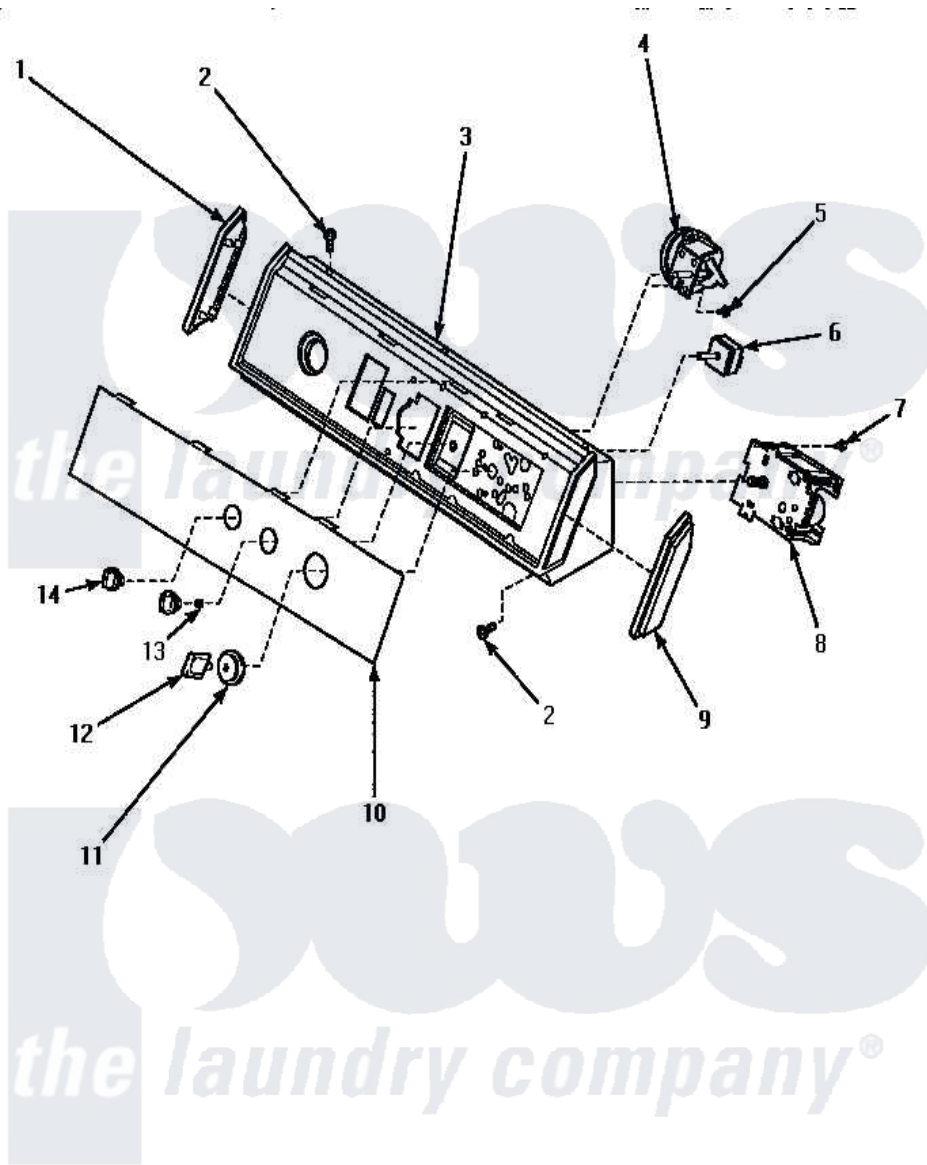

Amana AWM372W 08 - GRAPHIC PANEL, CONTROL HOOD & CONTROLS

GRAPHIC PANEL, CONTROL HOOD AND CONTROLS

Amana [Residential Amana AWM372W Washer Parts](#) Parts Diagram 08 - GRAPHIC PANEL, CONTROL HOOD & CONTROLS

[Click on the part number to view part](#)

Item	Original Part Number	Replaced By	Status	Part Description
"	NOTE:		Not Available	OUTER TUB COVER AND GASKET TOOL IS FOR REMOVAL OF 36025 OUTER TUB COVER FROM OUTER TUB AND INSTALLATION OF 32857 GASKET IN OUTER TUB COVER.
1	31249		Not Available	CAP,END-L.H.-CHROME
2	32993		Not Available	SCREW,No.8ABX3/4 POZIDRI
3	36295		Not Available	ASS`Y, HOOD & MTG PLATE
4	36045	40055101		Switch, Pressure
5	31260			Screw, No.8 X 3/8 Ind H
6	21300		Not Available	SWITCH,TEMPERATURE
7	23962	W10116760		Screw
8	31239	31239P		Timer 3 Cycle Package
9	31248			Cap, End-RH-Chrome
10	35239		Not Available	PANEL,GRAPHIC

11	33818	Not Available	TIMER KNOB SKIRT
12	33898	Not Available	TIMER KNOB WHITE
13	57584	Not Available	NUT
14	33688	36701W	Knob