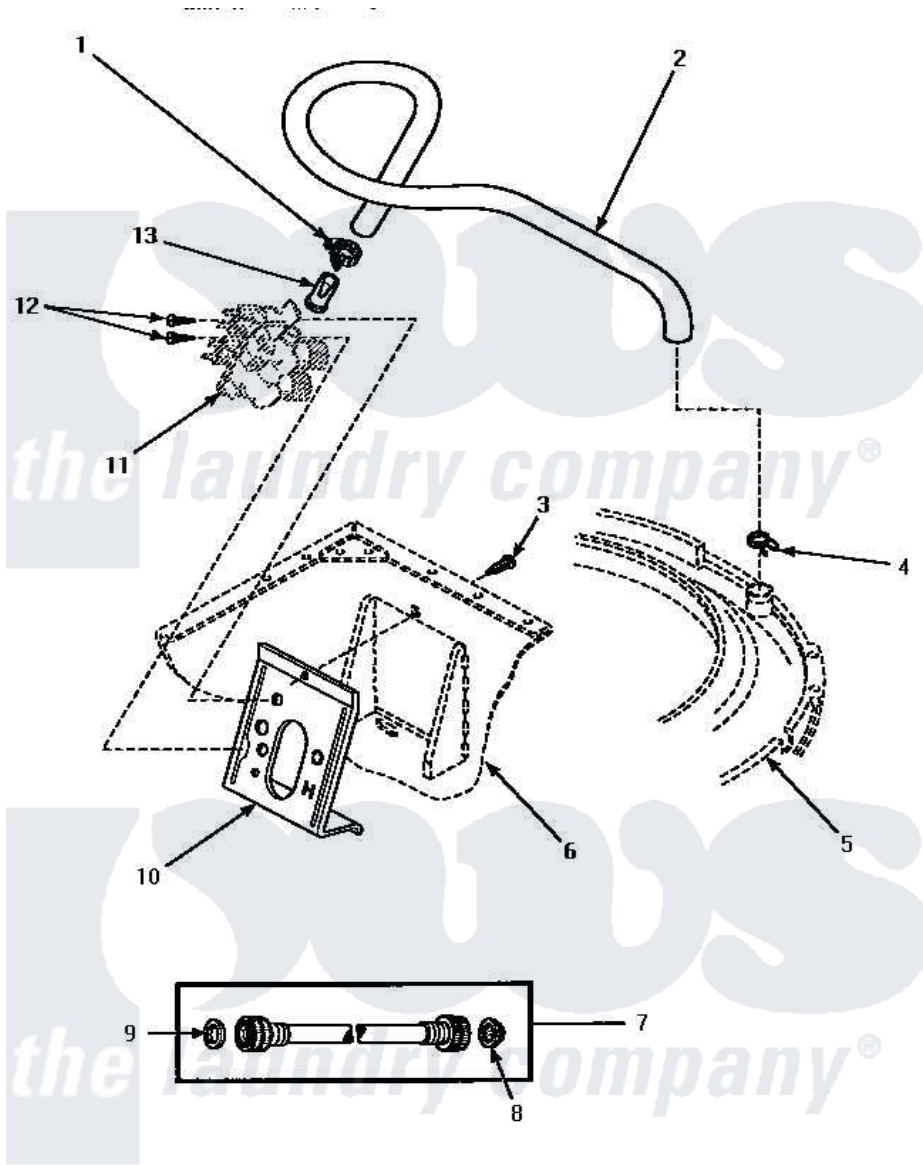

Amana AWM372W 09 - INLET/FILL HOSE & MIXING VLV MTG BRKT

INLET HOSE, FILL HOSE AND MIXING VALVE MOUNTING BRACKET

Amana Residential Amana AWM372W Washer Parts Parts Diagram 09 - INLET/FILL HOSE & MIXING VLV MTG BRKT
 Click on the part number to view part

Item	Original Part Number	Replaced By	Status	Part Description
1	27643	596669		Clamp, Manifold
2	35874	38155		Hose, Mix Valve To TU
3	33562	27001200		Screw
4	29210			Hose Clamp
5	Y00000000		Not Available	SEE NOTE OUTER TUB COVER
6	Y00000000		Not Available	SEE NOTE CABINET
7	28330P	202860		Inlet Hose Assembly
8	28605	22002960		Strainer, Washer Inlet
9	20290	Y013783		Washer, Inlet Hose
10	34972	39407		Bracket, Valve
11	Y00000000		Not Available	SEE NOTE MIXING VALVE ASSEMBLY
12	56392		Not Available	SCREW,8-18 X 3/8 TAPPI
13	34500	22001900		Preventer, Back Flow