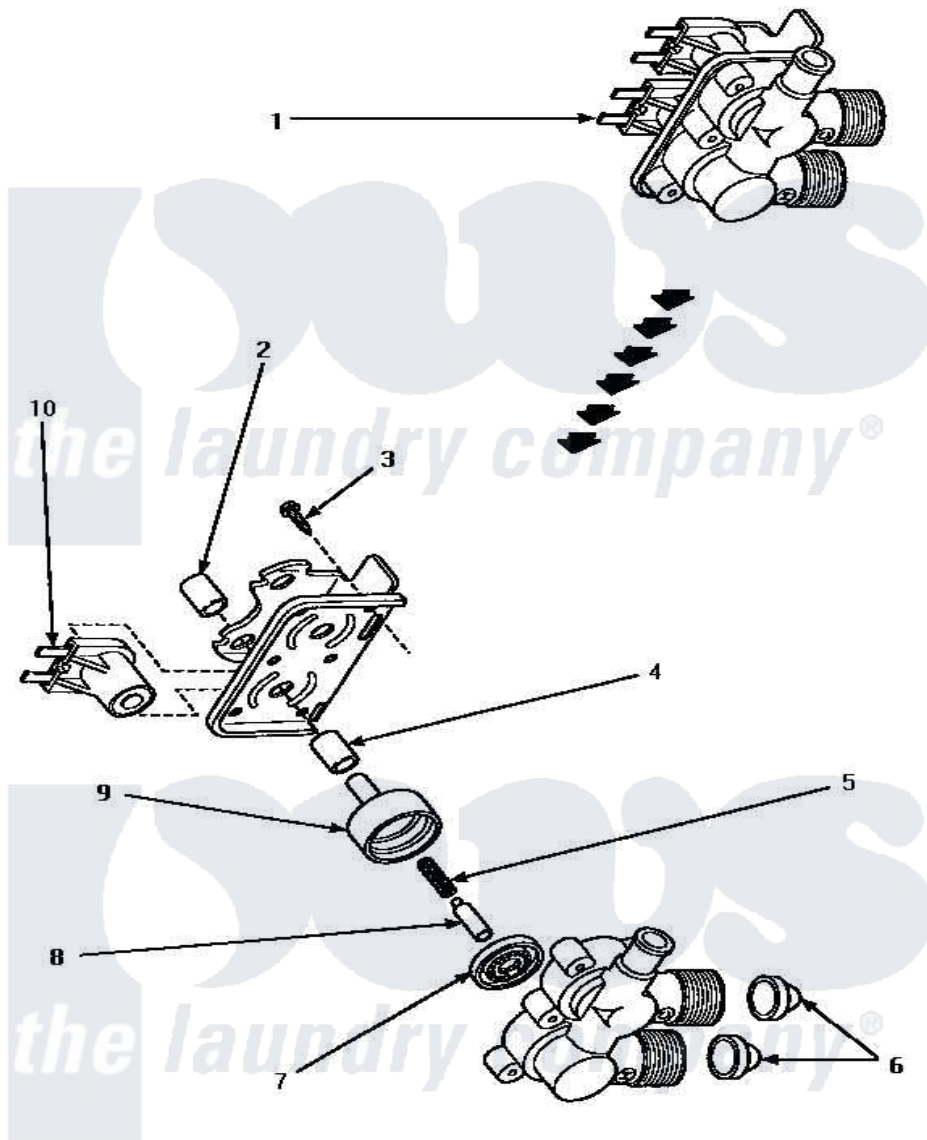

Amana AWM372W 10 - MIXING VALVE ASSY

MIXING VALVE ASSEMBLY

Amana [Residential Amana AWM372W Washer Parts](#) Parts Diagram 10 - MIXING VALVE ASSY

[Click on the part number to view part](#)

Item	Original Part Number	Replaced By	Status	Part Description
1	34963	34963P		Valve Mixing Package
2	24128		Not Available	SLEEVE, LONG
3	25817C		Not Available	SCREW
4	24129		Not Available	SLEEVE, SHORT
5	23224E		Not Available	SPRING
6	24122	22002960		Strainer, Washer Inlet
7	24134		Not Available	DIAPHRAGM
8	24132		Not Available	ARMATURE
9	24130			Guide, Armature
10	33930A	33930		Valve, Mixing