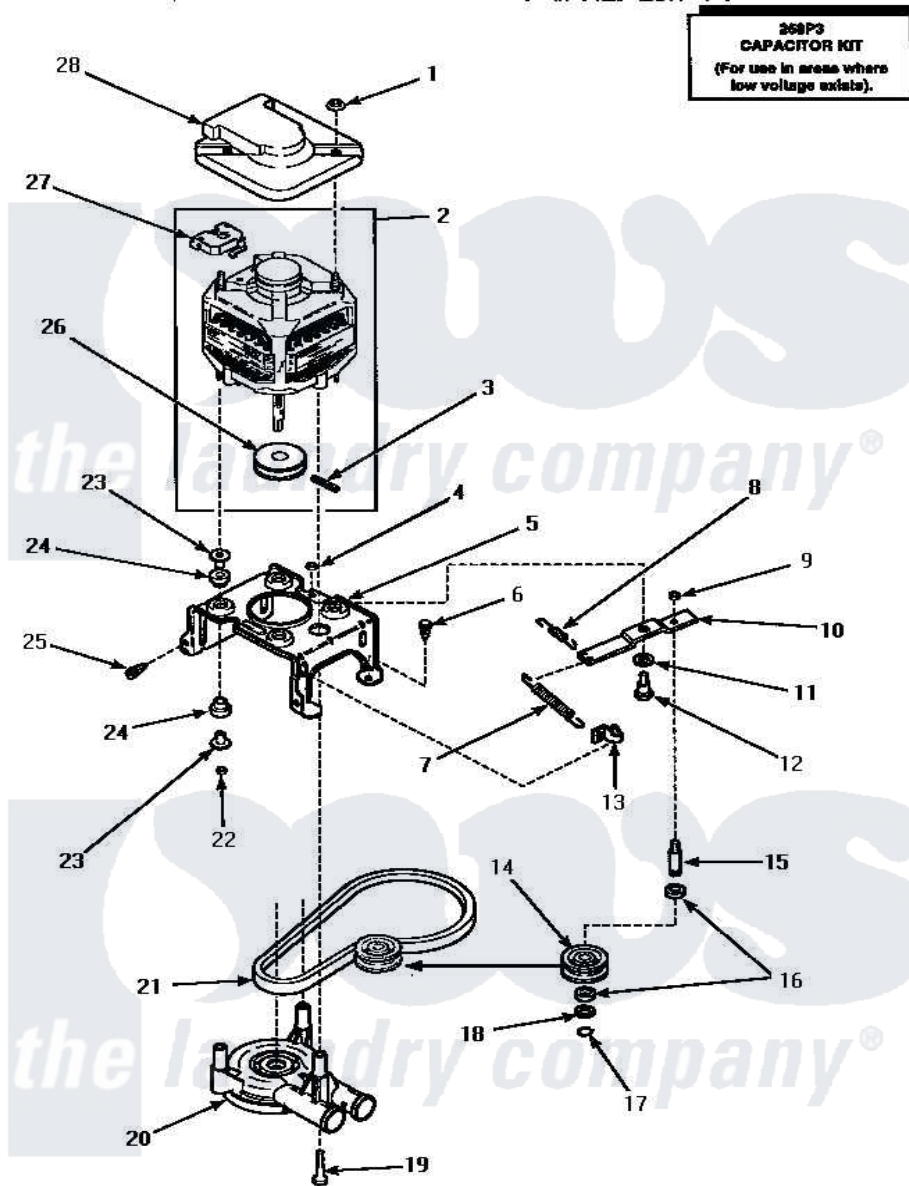

Amana AWM372W 12 - MOTOR, MTG BRKT, BELT, PUMP & IDLER ASSY

MOTOR, MOUNTING BRACKET, BELT, PUMP AND IDLER ASSEMBLY

Amana [Residential Amana AWM372W Washer Parts](#) Parts Diagram 12 - MOTOR, MTG BRKT, BELT, PUMP & IDLER ASSY

[Click on the part number to view part](#)

Item	Original Part Number	Replaced By	Status	Part Description
1	35139		Not Available	PALNUT
2	34910	27001215		Motor W/Pulley
3	23750			Pin, Roll
4	52566	27001225		Nut, Jam Mid Lock 1/4-20
5	34890		Not Available	BRACKET,MOTOR MOUNT
6	Y31645	27001200		Screw
7	33110	37366		Spring, Idler
8	30620		Not Available	SPRING,IDLER LEVER HEL
9	28803	2221070		Clamp, Nylon
10	31054	40041002		Lever, Idler
11	81392	40054701		Washer
12	27229	40038901		Screw, 1/4-20
13	28849			Clip, Spring
14	28800		Not Available	WHEEL,IDLER
15	28802			Shaft, Idler
16	Y29443			Washer, Felt

17	23748		Ring, Retaining
18	52549		Washer, 501 ID X3/4 Odx
19	Y34565	40063701	Screw, 10-16 x 1.75
20	35742P	27001233	Pump
21	28808		Belt, Agitate And Spin
22	35423	3400029	Nut, Adapter Plate
23	34791		Post, Mount-Motor
24	34788		Mount, Motor
25	Y31645	27001200	Screw
26	27171	Not Available	PULLEY, MOTOR
27	35632	Not Available	SWITCH, MOTOR
28	34754	40112301	Shield, Motor
NI	258P3	Not Available	KIT,CAPACITOR