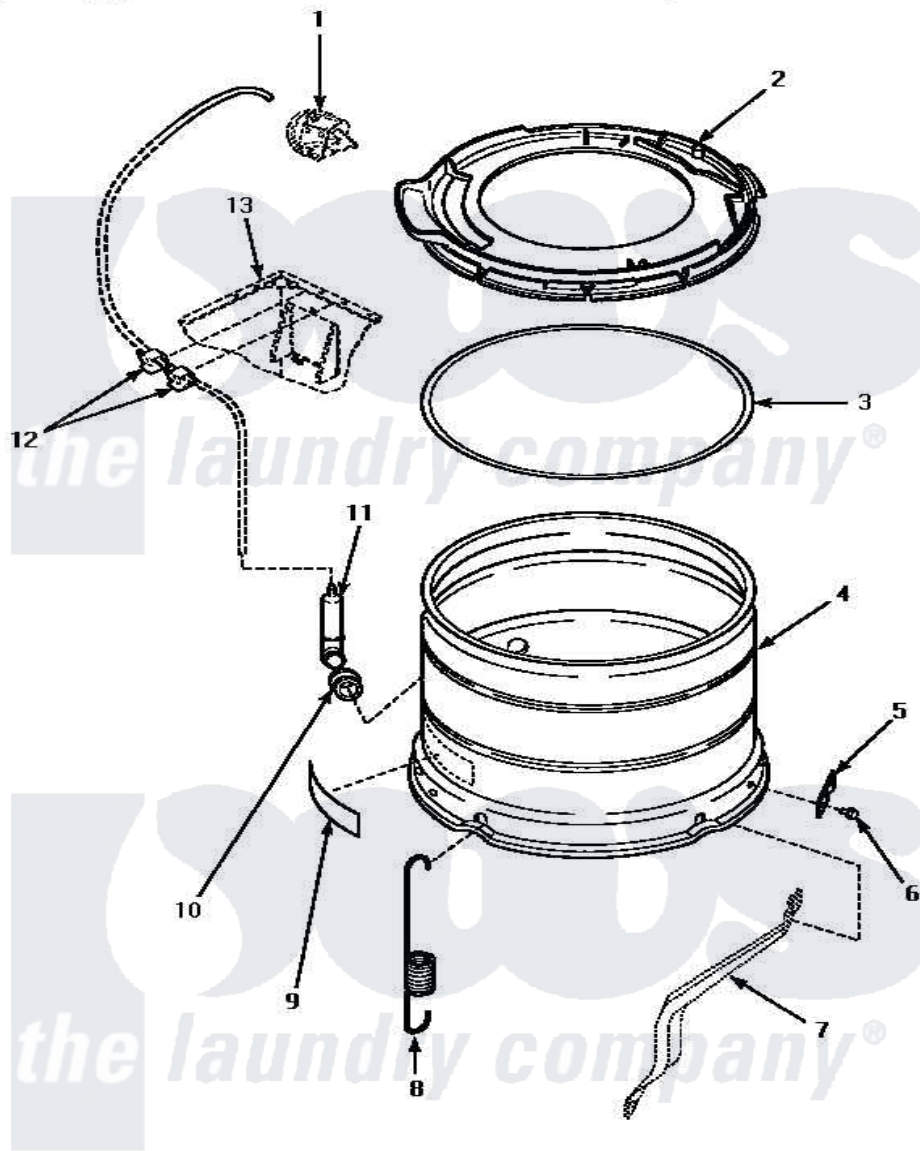

Amana AWM372W 13 - OUTER TUB, COVER & PRESSURE HOSE

OUTER TUB, COVER AND PRESSURE HOSE

Amana [Residential Amana AWM372W Washer Parts](#) Parts Diagram 13 - OUTER TUB, COVER & PRESSURE HOSE

[Click on the part number to view part](#)

Item	Original Part Number	Replaced By	Status	Part Description
1	Y00000000		Not Available	SEE NOTE PRESSURE SWITCH
2	36025	36025P		Assembly, Tub Cover and Gasket
3	32857			Gasket, Tub Cover Small
4	34438P			Assembly, Outer Tub
5	27926			Plate, Leg .063
6	35369	40128701		Screw, 5/16-18 X .50
7	Y00000000		Not Available	SEE NOTE SUPPORT LEG
8	35948			Spring, Leg-Large Tub
9	500049		Not Available	STICKER
10	29175	40037801		Grommet
11	30907	40008501		Assembly, Pressure Bulb
12	21036			Clip, Cable
13	Y00000000		Not Available	SEE NOTE CABINET