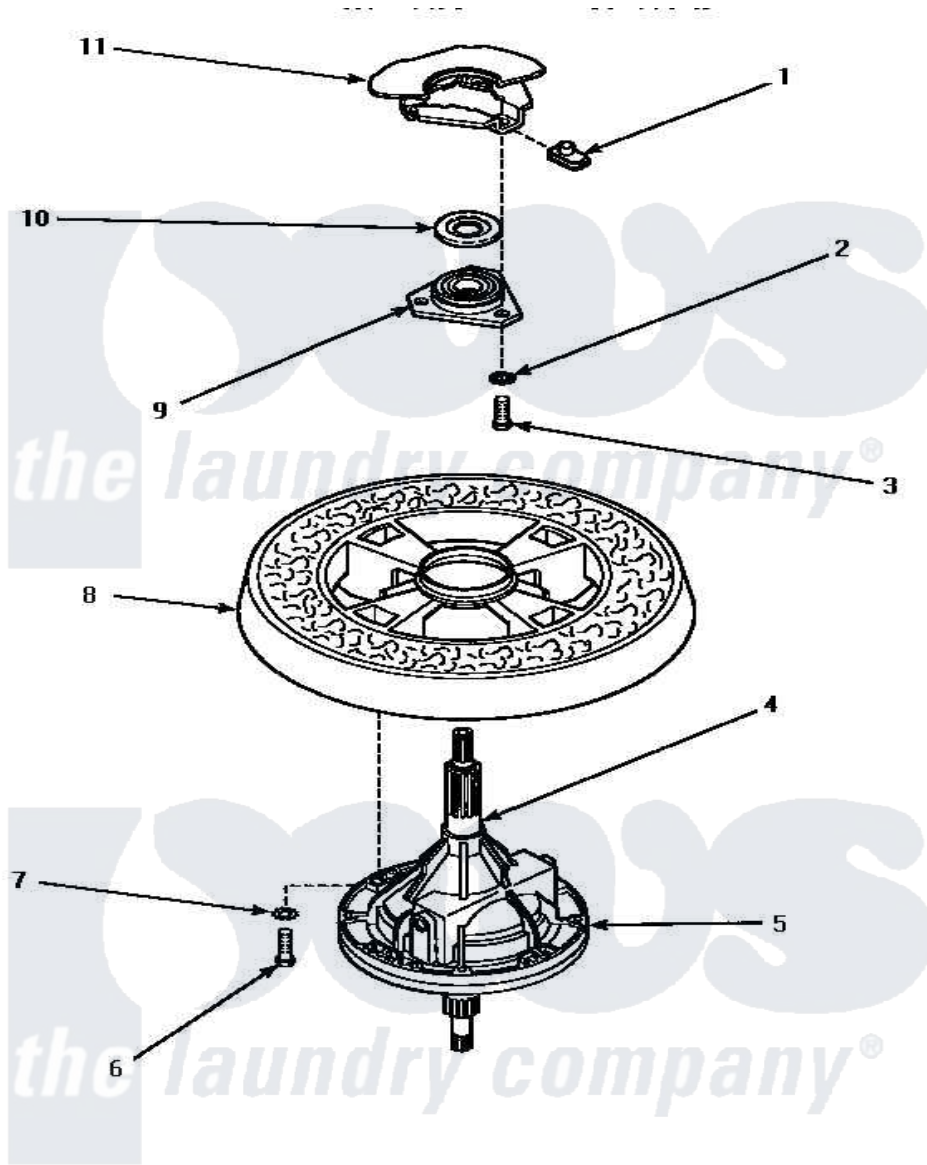

# Amana AWM372W 18 - TRANSMISSION ASSY & BALANCE RING

## TRANSMISSION ASSEMBLY AND BALANCE RING

Amana [Residential Amana AWM372W Washer Parts](#) Parts Diagram 18 - TRANSMISSION ASSY & BALANCE RING

[Click on the part number to view part](#)

Item	Original Part Number	Replaced By	Status	Part Description
1	<a href="#">27222</a>			Nut, Retainer 5/16-18
2	<a href="#">04366</a>			Lockwasher, 5/16intshkp
3	01355		Not Available	SCREW
4	<a href="#">27604P</a>			Never-Seeze 1 Oz Tube
5	Y34526	<a href="#">34526P</a>		Assembly, Transmission
6	27200		Not Available	CAP SCREW
7	<a href="#">02431</a>			Lockwasher, 1/4 Ext Shk
8	34731		Not Available	ASSY,BALANCE RING-COMPL
9	27182	<a href="#">40004201P</a>		Main Bearing Assembly
10	<a href="#">27187</a>			Flinger
11	Y00000000		Not Available	SEE NOTE OUTER TUB