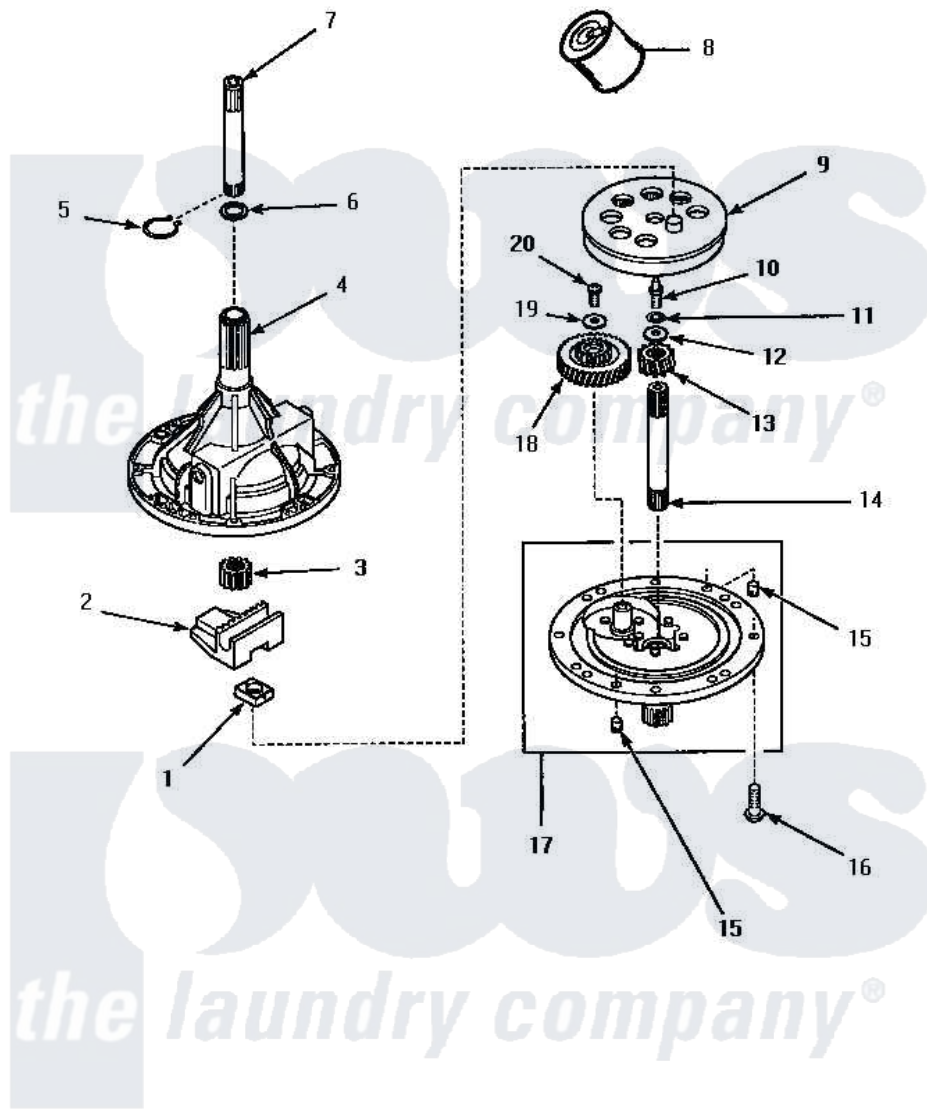

# Amana AWM372W2 03 - 34526P TRANSMISSION ASSY

## 34526P TRANSMISSION ASSEMBLY

Amana Residential Amana AWM372W2 Washer Parts Parts Diagram 03 - 34526P TRANSMISSION ASSY  
 Click on the part number to view part

Item	Original Part Number	Replaced By	Status	Part Description
1	<a href="#">26493</a>			Slide
2	<a href="#">Y31526</a>			Rack
3	<a href="#">27003</a>			Pinion, Agitator
4	33223		Not Available	ASSY, TRANSMISSION CASE
5	<a href="#">27197</a>			Ring, Retaining
6	<a href="#">35092</a>			Washer, 3628id X 1.00 X .056
7	<a href="#">Y36570</a>			Shaft, Output
8	<a href="#">27243P</a>			Oil, CW Transmission F-
9	<a href="#">26577</a>			Assembly, Gear And Stud
10	27030		Not Available	SCREW, 1/4-20 SPECIAL
11	<a href="#">21456</a>			Lockwasher, 1/4 Intshkp
12	26509	<a href="#">40041501</a>		Washer
13	<a href="#">36562</a>			Pinion, Drive
14	<a href="#">34853</a>			Shaft, Input
15	<a href="#">27172</a>			Pin, Dowel
16	32814		Not Available	SCREW, 1/4-20X7/8 SERRA

17	34854	<a href="#">38290</a>	Assembly, Cover
18	<a href="#">29161</a>		Gear, Reduction
19	29260	Not Available	WASHER
20	<a href="#">29273</a>		Screw, 1/4-20 X 3/8
NI	37577P	Not Available	SEALANT