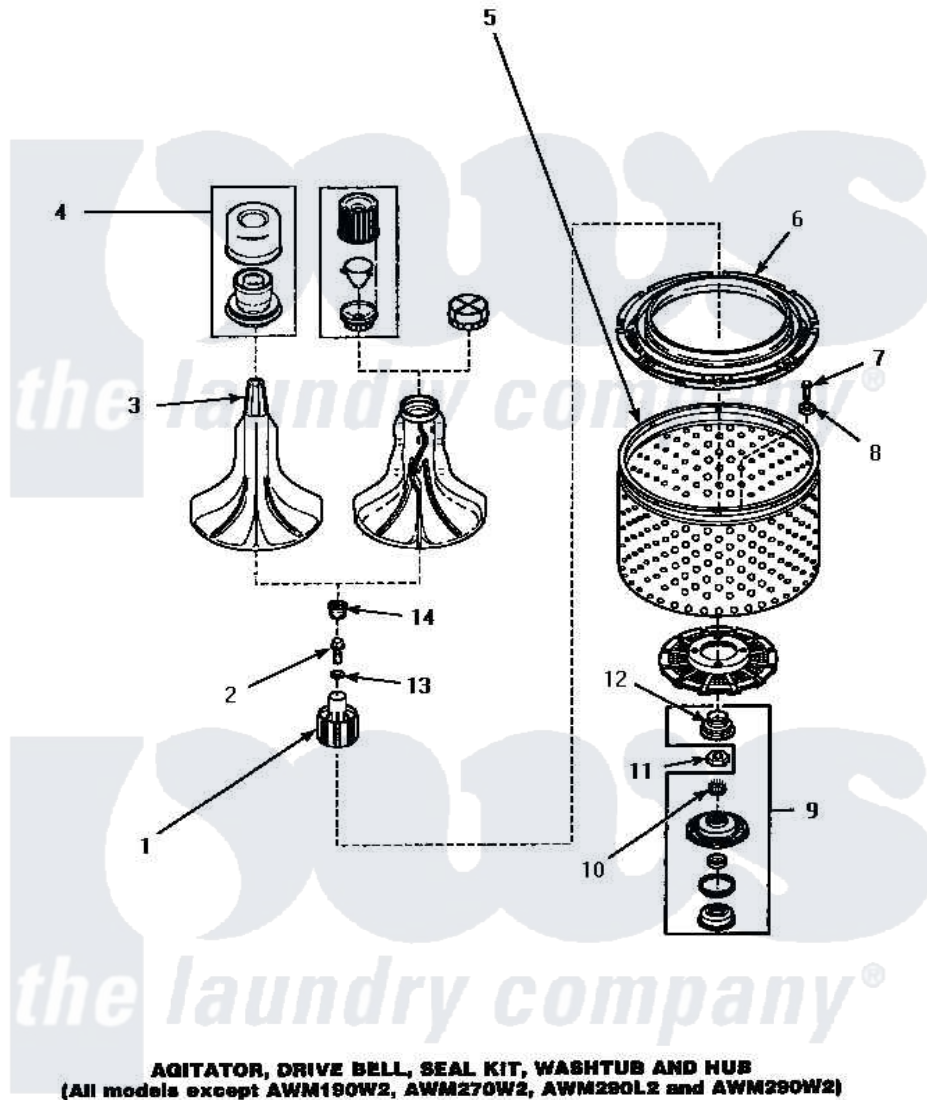

Amana AWM372W2 04 - AGITATOR/DRIVE BELL/SEAL KIT/TUB & HUB

Amana Residential Amana AWM372W2 Washer Parts Parts Diagram 04 - AGITATOR/DRIVE BELL/SEAL KIT/TUB & HUB

Click on the part number to view part

Item	Original Part Number	Replaced By	Status	Part Description
1	Y00000000		Not Available	SEE NOTE DRIVE BELL
2	34288	40065102		Screw, Shoulder 1/4
3	33514	40000501W		Agitator, Flex Vane
4	33510			Assembly, Dispenser-Fabric
5	34521P			Assembly, Tub
"	33501P	R9900144		Kit- Wash
"	33503P	39240P		Wash Tub
6	35035			Guard, Clothes
7	27202	W10116787		Screw
8	28094			Gasket
9	495P3	R9900552		Hub And Seal
10	29728	40008301		Insert, Spline
11	Y29220	40016301		Nut, Lock
12	36425	40016101		Seal, Bell Drive
13	36472			O-Ring
14	36511	40008401		Plug, Bell