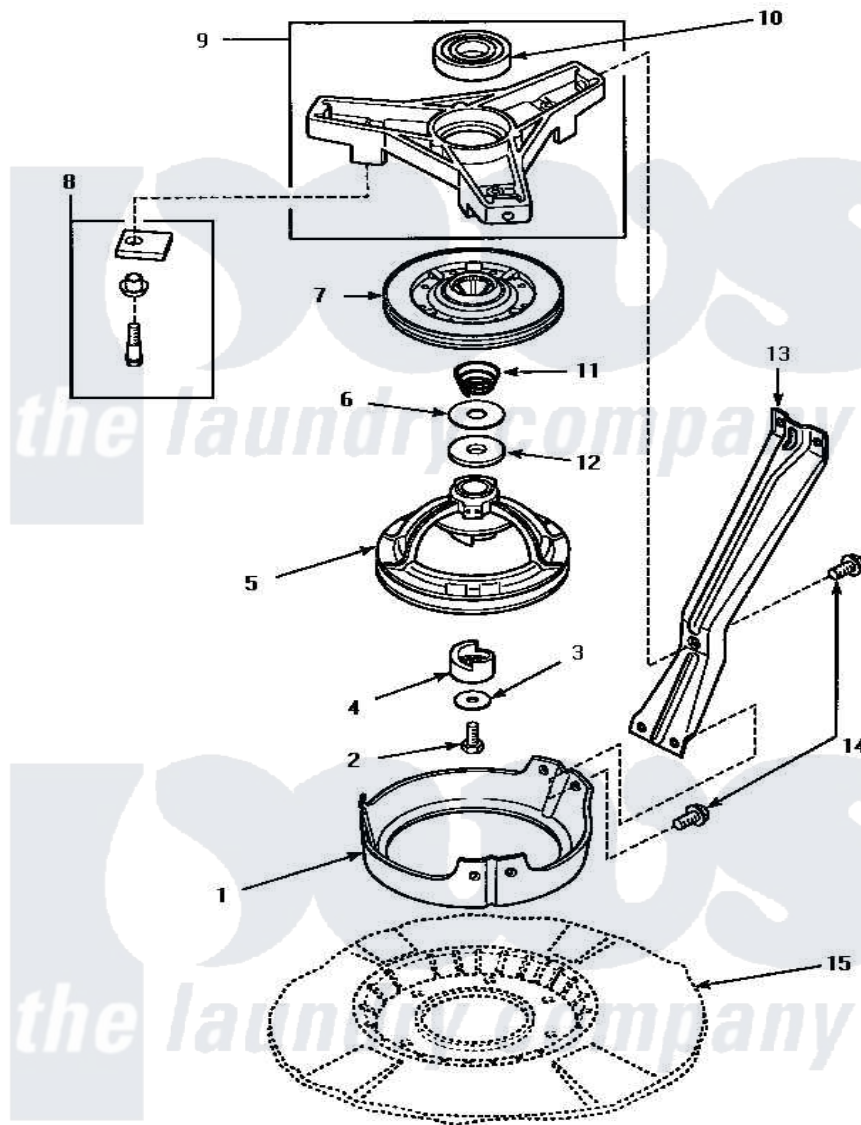

Amana AWM372W2 05 - BRG HSG/BRAKE/PULLEY & PIVOT DOME

BEARING HOUSING, BRAKE, PULLEY AND PIVOT DOME

Amana [Residential Amana AWM372W2 Washer Parts](#) Parts Diagram 05 - BRG HSG/BRAKE/PULLEY & PIVOT DOME
 Click on the part number to view part

Item	Original Part Number	Replaced By	Status	Part Description
1	34470			Dome, Pivot
2	27220	40063401		Screw, 1/4-20 x 5/8 Hex
3	26509	40041501		Washer
4	27018			Helix
5	34923			Assembly, Pulley-Spin And Agitate
"	34921			Assembly, Pulley-Spin And Agitate
6	35535	40065701		Washer, 2 Odx.63 ID
7	31961P	R9900474		Brake Assembly
8	548P3	R9900543		Pad-Brake
9	35746			Assembly, Bearing Housing-L
10	28944R	40004001		Bearing, Main
11	33435			Spring, Conical
12	27015	40063201		Washer, Flat
13	34792			Leg, Support
14	35369	40128701		Screw, 5/16-18 X .50