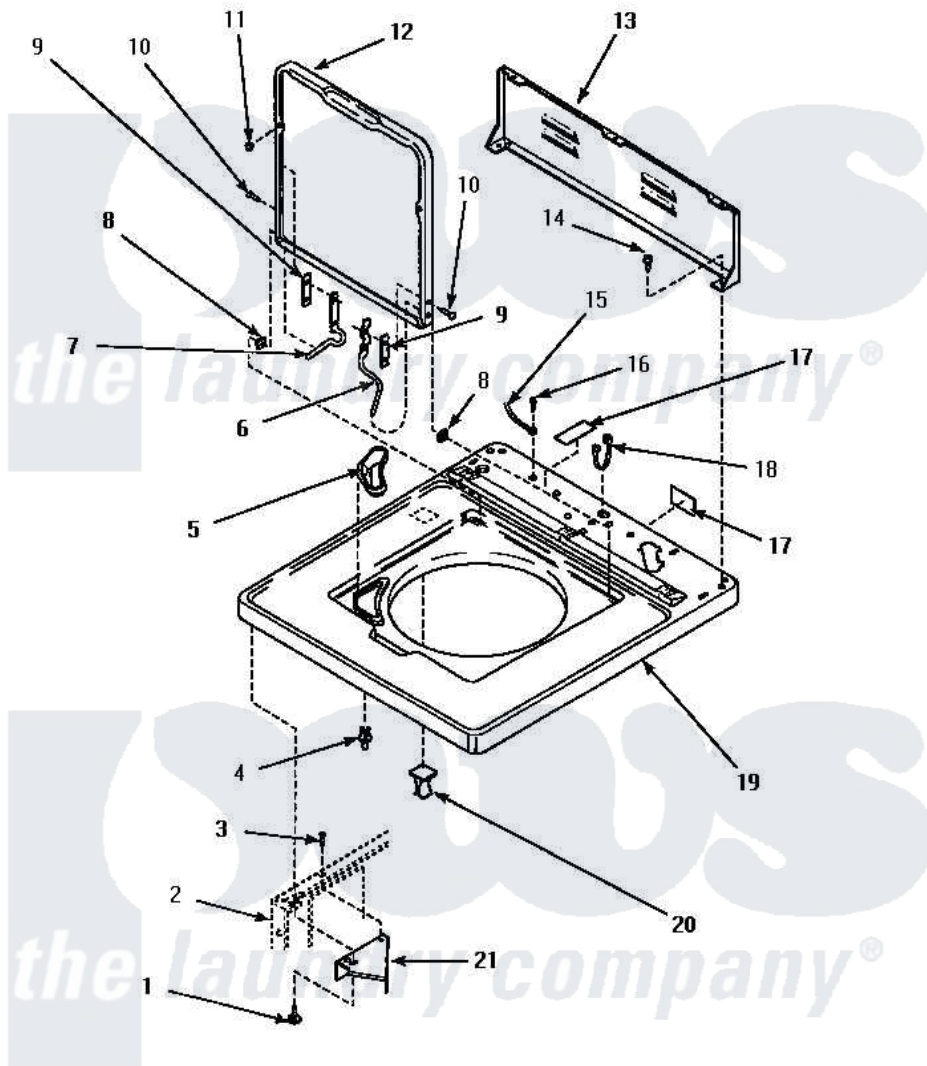

Amana AWM372W2 06 - CAB TOP/LOADING DR & CTRL HOOD REAR PAN

CABINET TOP, LOADING DOOR AND CONTROL HOOD REAR PANEL

Amana [Residential Amana AWM372W2 Washer Parts](#) Parts Diagram 06 - CAB TOP/LOADING DR & CTRL HOOD REAR PAN

[Click on the part number to view part](#)

Item	Original Part Number	Replaced By	Status	Part Description
1	Y31644	27001200		Screw
2	Y00000000		Not Available	SEE NOTE CABINET ASSY - (SEE FRONT PANEL, BASE AND CABINET ASSY PAGE)
3	36035		Not Available	SCREW,8-18X3/8 PHIL FLT HD
4	56534			Barrel, Support
5	34776		Not Available	DISPENSER,BLEACH
6	36437			Hinge, Lid R
7	36513			Hinge, Left
8	33446	40008201		Bushing, Hinge
9	34338			Gasket, Hinge
10	34337	W10119828		Screw, Lid Hinge Mounting
11	21685	40038001		Bumper
12	33541WP			Lid, W/Instructions
13	34903		Not Available	PANEL, BACK HOOD (USE

13	34903		Not Available	37782)
14	23962	W10116760		Screw
15	Y00000000		Not Available	SEE NOTE GROUND WIRE
16	52909			Screw, 10B-16 X 1/2 HeX
17	24903		Not Available	STICKER,DISCONNECT POW
18	21903	211881		Grommet, Cord Part Not Used-Gas Models Only
19	34902WP		Not Available	ASSY, TOP-AMANA
20	36519		Not Available	CLIP
21	36034			Bracket, Director-Module