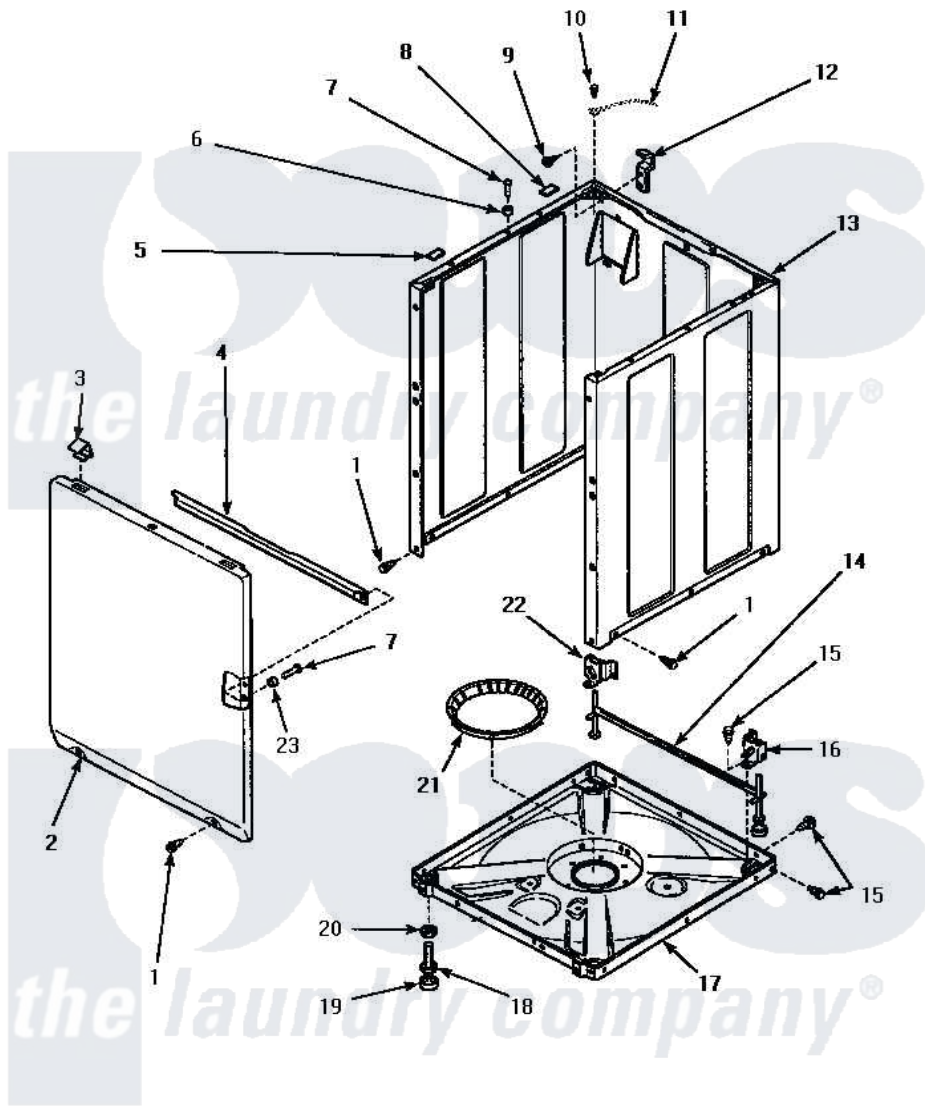

Amana AWM372W2 07 - FRONT PANEL, BASE ASSY & CABINET ASSY

FRONT PANEL, BASE ASSEMBLY AND CABINET ASSEMBLY

Amana [Residential Amana AWM372W2 Washer Parts](#) Parts Diagram 07 - FRONT PANEL, BASE ASSY & CABINET ASSY

[Click on the part number to view part](#)

Item	Original Part Number	Replaced By	Status	Part Description
1	27196	27001200		Screw
2	34656WP			Assembly, Front Panel
3	35865			Clip, Hold-Down Front Panel
4	Y35097		Not Available	BRACE, FRT PNL
5	Y56128			Pad, Bumper
6	56079	505187		Locator, Panel
7	32671	Y014874		Screw, Idler Arm And Sleeve
8	36226			Pad, Bumper .25
9	34499		Not Available	SCREW, No.10B X 1/4 TAP IN HX
10	23962	W10116760		Screw
11	Y00000000		Not Available	SEE NOTE GROUND WIRE
12	Y27103			Hinge, Hold-Down Lug
13	34475WP	38612WP		Kit-Servic
14	34443			Assembly, Leg And Stabilizer
15	35148		Not Available	SCREW, 1/4-14 X 3/8 HX HD

16	36036	Not Available	BRACKET,SLL-RIGHT
17	36599P		Assembly Nut/ Leg Base
"	34434P		Assembly Nut/Leg Base
18	Y34319	22003428	Leg, Adjustable
19	34318	40016001	Foot, Rubber
20	Y21899	40038101	Nut, Leg
21	36108	Not Available	SNUBBER PAD & ISOLATOR
22	36037		Bracket, SII-Left
23	28102		Locator, Panel