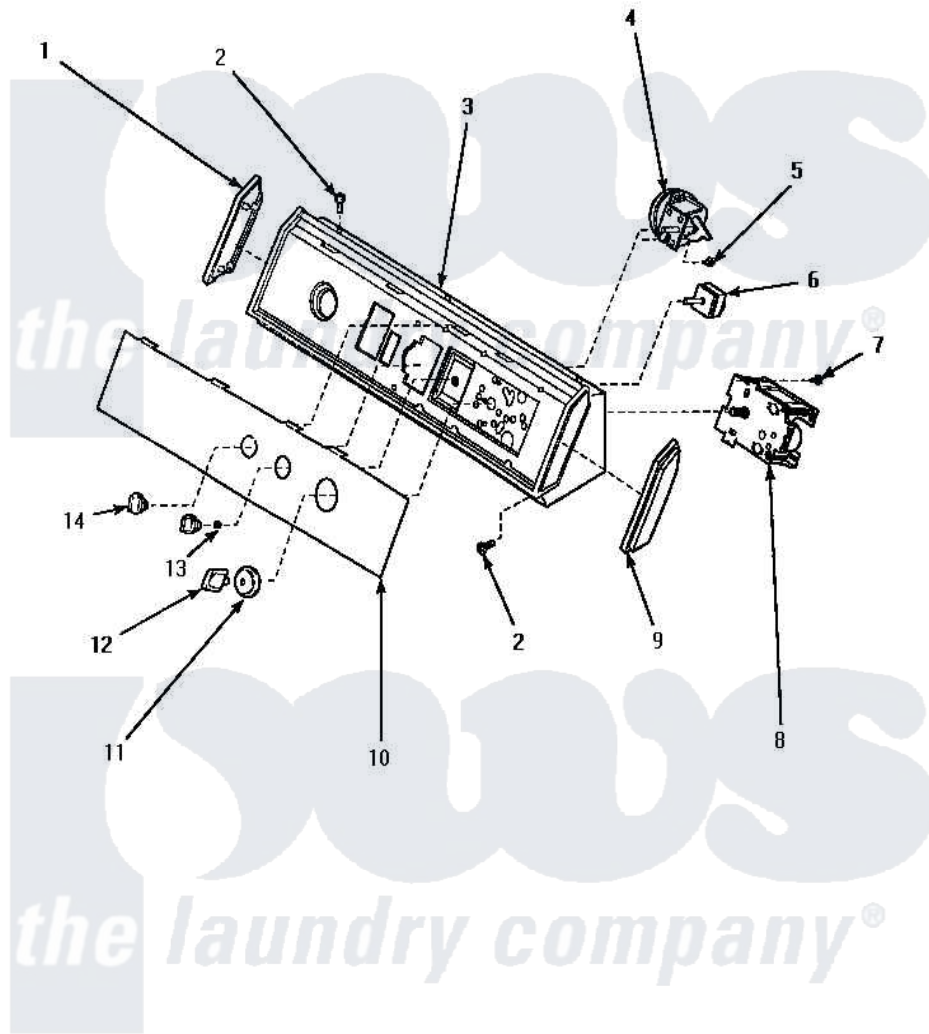

Amana AWM372W2 08 - GRAPHIC PANEL, CONTROL HOOD & CONTROLS

GRAPHIC PANEL, CONTROL HOOD AND CONTROLS
(Models AWM270W2, AWM371W2, AWM372W2 and AWM373W2)

Amana [Residential Amana AWM372W2 Washer Parts](#) Parts Diagram 08 - GRAPHIC PANEL, CONTROL HOOD & CONTROLS

[Click on the part number to view part](#)

Item	Original Part Number	Replaced By	Status	Part Description
1	31249		Not Available	CAP,END-L.H.-CHROME
2	32993		Not Available	SCREW,No.8ABX3/4 POZIDRI
3	36295		Not Available	ASS`Y, HOOD & MTG PLATE
4	36045	40055101		Switch, Pressure
5	31260			Screw, No.8 X 3/8 Ind H
6	21300		Not Available	SWITCH,TEMPERATURE
7	23962	W10116760		Screw
8	31239	31239P		Timer 3 Cycle Package
9	31248			Cap, End-RH-Chrome
10	37675W		Not Available	PANEL, GRAPHICS
"	36922W		Not Available	GRAPHIC PANEL
11	33818		Not Available	TIMER KNOB SKIRT
12	33898		Not Available	TIMER KNOB WHITE
13	57584		Not Available	NUT