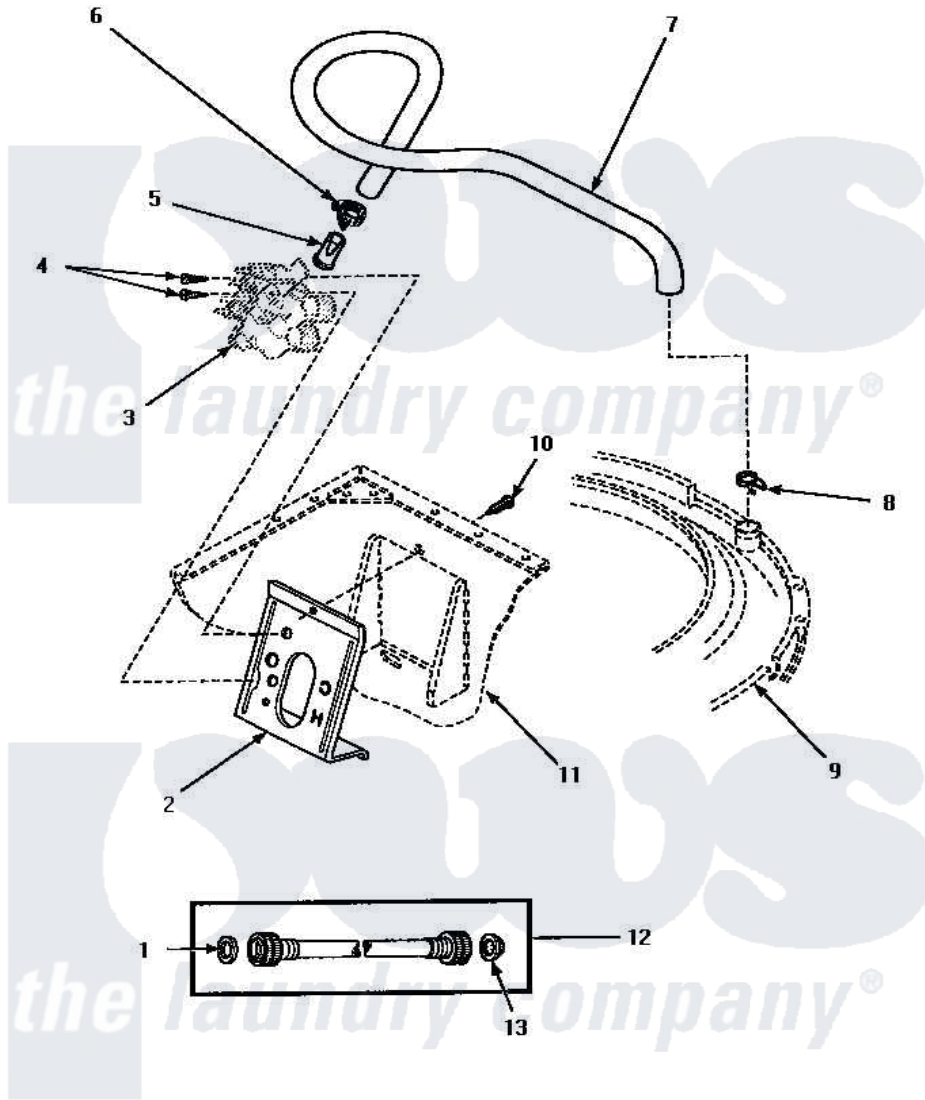

# Amana AWM372W2 09 - INLET/FILL HOSE & MIXING VLV MTG BRKT

**INLET HOSE, FILL HOSE AND MIXING VALVE MOUNTING BRACKET**

Amana [Residential Amana AWM372W2 Washer Parts](#) Parts Diagram 09 - INLET/FILL HOSE & MIXING VLV MTG BRKT

[Click on the part number to view part](#)

Item	Original Part Number	Replaced By	Status	Part Description
1	20290	<a href="#">Y013783</a>		Washer, Inlet Hose
2	34972	<a href="#">39407</a>		Bracket, Valve
3	Y00000000		Not Available	SEE NOTE MIXING VALVE ASSEMBLY -- (SEE MIXING VALVE ASSEMBLY PAGE)
4	23962	<a href="#">W10116760</a>		Screw
5	34500	<a href="#">22001900</a>		Preventer, Back Flow
6	36801	<a href="#">596669</a>		Clamp, Manifold
7	35874	<a href="#">38155</a>		Hose, Mix Valve To TU
8	<a href="#">29210</a>			Hose Clamp
9	Y00000000		Not Available	SEE NOTE OUTER TUB COVER ASSY -- (SEE OUTER TUB, COVER AND PRESSURE HOSE PAGE)
10	33562	<a href="#">27001200</a>		Screw
11	Y00000000		Not Available	SEE NOTE CABINET ASSY -- (SEE FRONT PANEL, BASE AND CABINET ASSY PAGE)