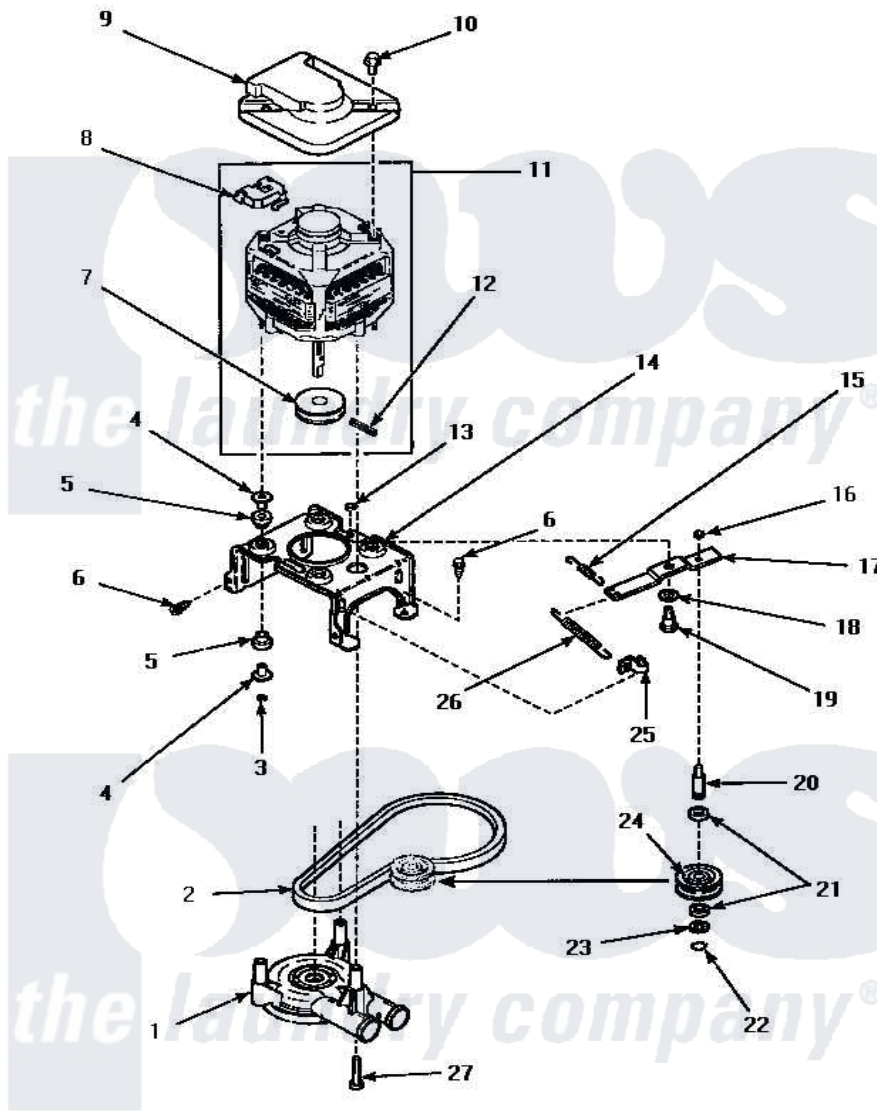

# Amana AWM372W2 11 - MOTOR, MTG BRKT, BELT, PUMP & IDLER ASSY

## MOTOR, MOUNTING BRACKET, BELT, PUMP AND IDLER ASSEMBLY

Amana [Residential Amana AWM372W2 Washer Parts](#) Parts Diagram 11 - MOTOR, MTG BRKT, BELT, PUMP & IDLER ASSY

[Click on the part number to view part](#)

Item	Original Part Number	Replaced By	Status	Part Description
1	36863P	<a href="#">27001233</a>		Pump
2	<a href="#">28808</a>			Belt, Agitate And Spin
3	35423	<a href="#">3400029</a>		Nut, Adapter Plate
4	<a href="#">34791</a>			Post, Mount-Motor
5	<a href="#">34788</a>			Mount, Motor
6	Y31645	<a href="#">27001200</a>		Screw
7	27171		Not Available	PULLEY, MOTOR
8	35632		Not Available	SWITCH, MOTOR
9	34754	<a href="#">40112301</a>		Shield, Motor
10	36639	<a href="#">4312464</a>		Screw
11	34910	<a href="#">27001215</a>		Motor W/Pulley
12	<a href="#">23750</a>			Pin, Roll
13	52566	<a href="#">27001225</a>		Nut, Jam Mid Lock 1/4-20
14	36523	<a href="#">37415P</a>		Kit, Motor Brkt
"	34890		Not Available	BRACKET, MOTOR MOUNT
15	30620		Not Available	SPRING, IDLER LEVER HEL

16	28803	<a href="#">2221070</a>	Clamp, Nylon
17	31054	<a href="#">40041002</a>	Lever, Idler
18	81392	<a href="#">40054701</a>	Washer
19	27229	<a href="#">40038901</a>	Screw, 1/4-20
20	<a href="#">28802</a>		Shaft, Idler
21	<a href="#">Y29443</a>		Washer, Felt
22	<a href="#">23748</a>		Ring, Retaining
23	<a href="#">52549</a>		Washer, 501 ID X3/4 Odx
24	28800	Not Available	WHEEL,IDLER
25	<a href="#">28849</a>		Clip, Spring
26	<a href="#">37366</a>		Spring, Idler
27	Y34565	<a href="#">40063701</a>	Screw, 10-16 x 1.75
NI	258P3	Not Available	KIT,CAPACITOR