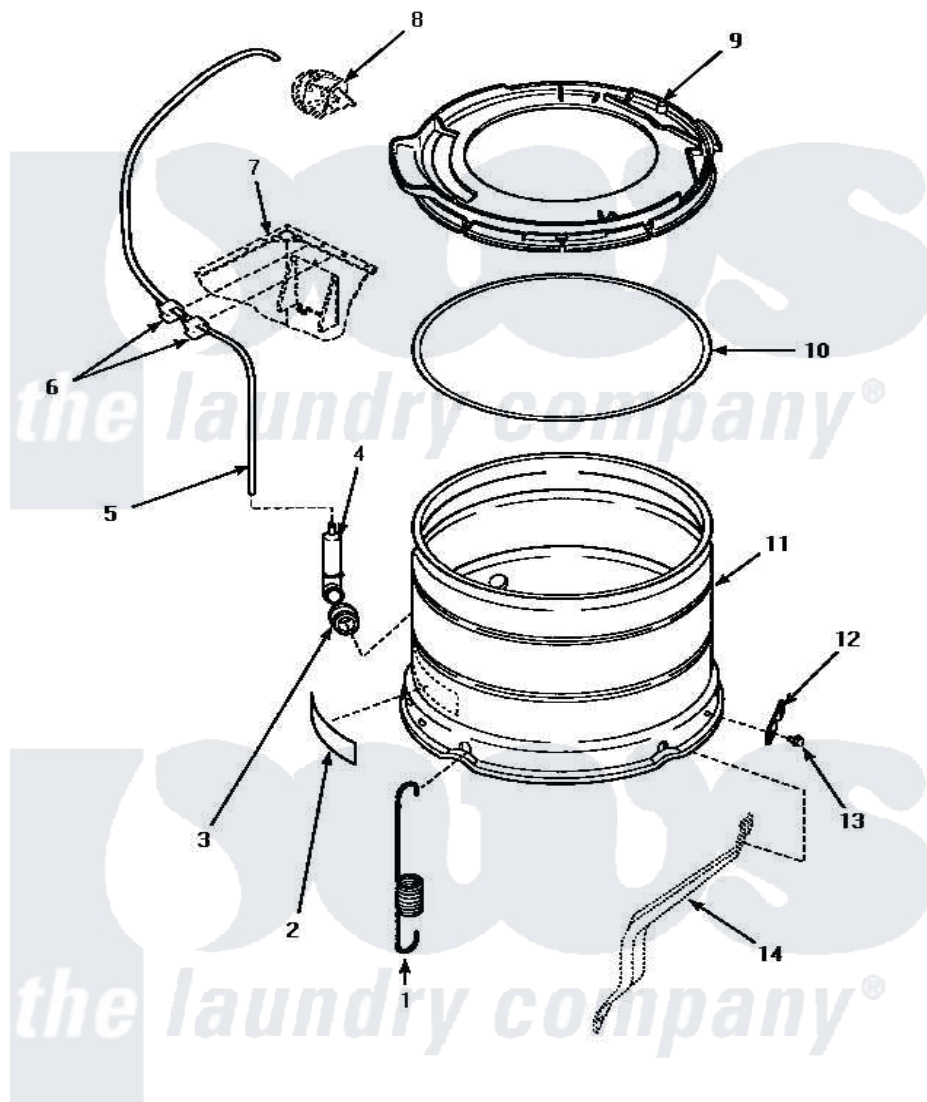

# Amana AWM372W2 12 - OUTER TUB, COVER AND PRESSURE HOSE

**OUTER TUB, COVER AND PRESSURE HOSE**

Amana [Residential Amana AWM372W2 Washer Parts](#) Parts Diagram 12 - OUTER TUB, COVER AND PRESSURE HOSE

[Click on the part number to view part](#)

Item	Original Part Number	Replaced By	Status	Part Description
1	35947		Not Available	SPRING,TUB -SHORT
2	500049		Not Available	STICKER
3	29175	<a href="#">40037801</a>		Grommet
4	30907	<a href="#">40008501</a>		Assembly, Pressure Bulb
5	29213	<a href="#">39125</a>		Tubing 31
6	<a href="#">21036</a>			Clip, Cable
7	Y00000000		Not Available	SEE NOTE CABINET ASSY -- (SEE FRONT PANEL, BASE AND CABINET ASSY PAGE)
8	Y00000000		Not Available	SEE NOTE PRESSURE SWITCH -- (SEE GRAPHIC PANEL AND CONTROLS PAGE)
9	<a href="#">36025P</a>			Assembly, Tub Cover and Gasket
10	<a href="#">32857</a>			Gasket, Tub Cover Small
11	<a href="#">34438P</a>			Assembly, Outer Tub
"	<a href="#">34439P</a>			Outer Tub

12

[27926](#)

Plate, Leg .063

13

35369

[40128701](#)

Screw, 5/16-18 X .50

14