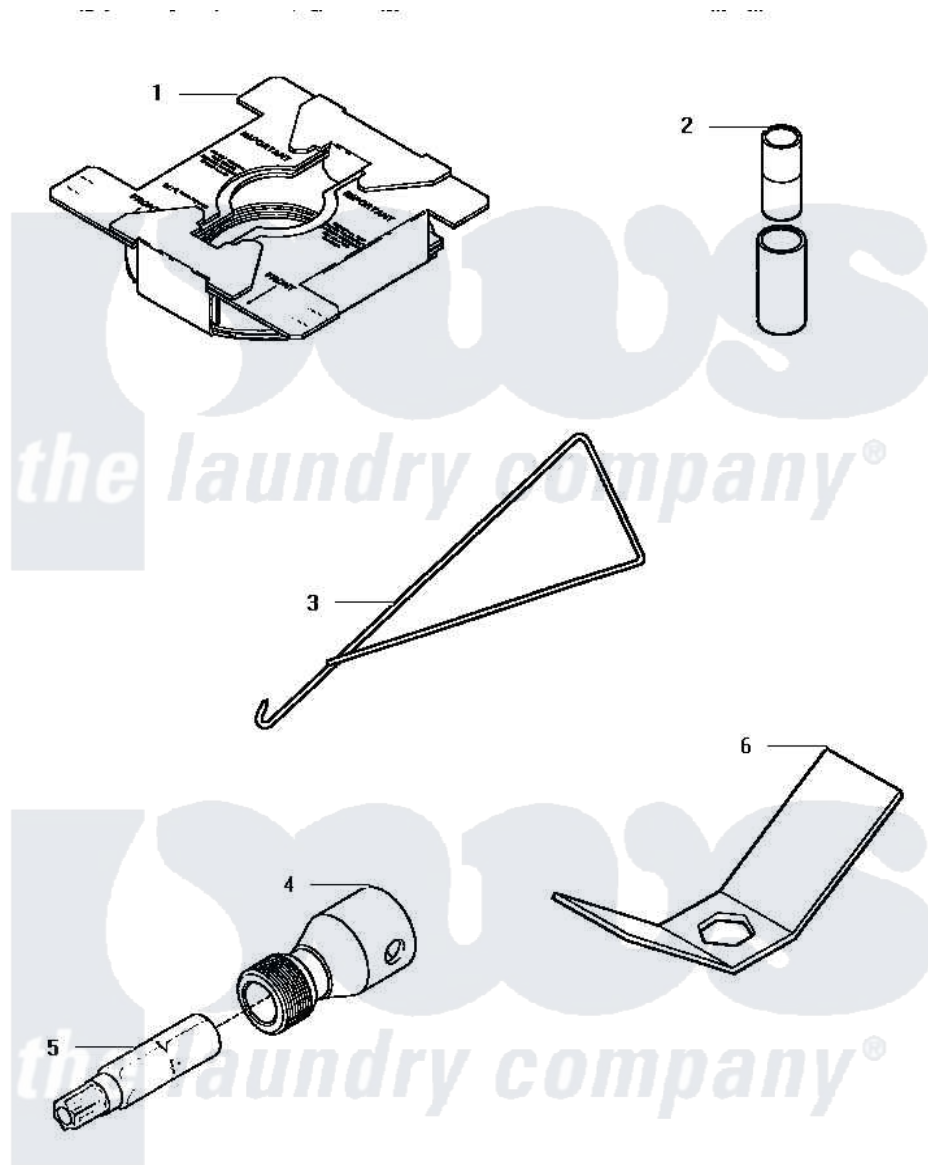

# Amana AWM372W2 15 - SPECIAL TOOLS

## SPECIAL TOOLS

Amana [Residential Amana AWM372W2 Washer Parts](#) Parts Diagram 15 - SPECIAL TOOLS  
 Click on the part number to view part

| Item | Original Part Number  | Replaced By           | Status        | Part Description         |
|------|-----------------------|-----------------------|---------------|--------------------------|
| 1    | 36926                 |                       | Not Available | BRACE, SHIPPING          |
| 2    | <a href="#">242P4</a> |                       |               | Installer, Spring        |
| 3    | 289P4                 | <a href="#">321P4</a> |               | Hook, Spring             |
| 4    | <a href="#">24161</a> |                       |               | Torx Bit Holder          |
| 5    | <a href="#">282P4</a> |                       |               | T25 Tamper Resistant Bit |
| 6    | 237P4                 | <a href="#">306P4</a> |               | Hex Wrench               |
| NI   | 555P3                 | <a href="#">725P3</a> |               | Kit                      |