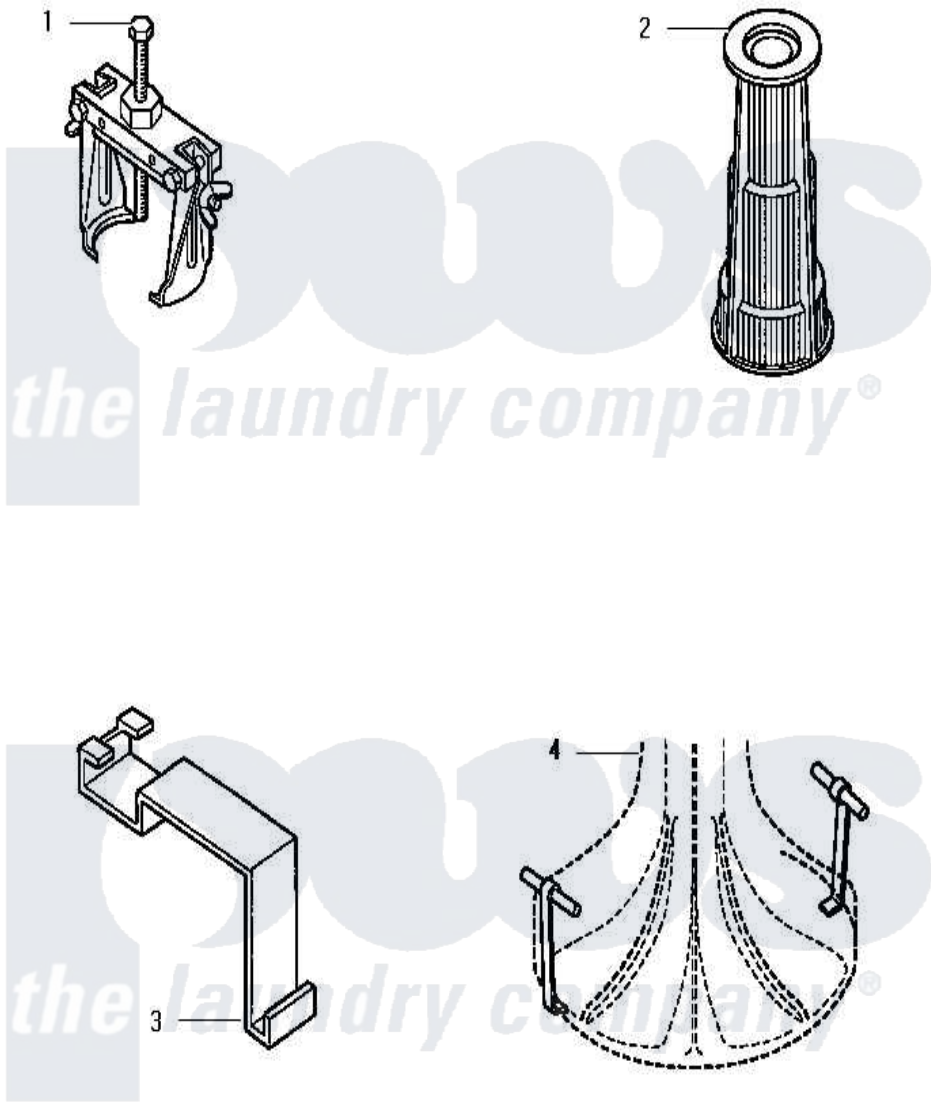

# Amana AWM372W2 16 - SPECIAL TOOLS

Amana [Residential Amana AWM372W2 Washer Parts](#) Parts Diagram 16 - SPECIAL TOOLS  
 Click on the part number to view part

Item	Original Part Number	Replaced By	Status	Part Description
1	<a href="#">294P4</a>			Bell Tool
2	<a href="#">293P4</a>			Seal Tool
3	<a href="#">273P4</a>			Tub Cover Gasket Tool
4	<a href="#">254P4P</a>			Agitator Hooks
NI	<a href="#">294P4A</a>			Jaw, Drive Bell Tool
"	<a href="#">294P4B</a>			Drive Bell Bolt