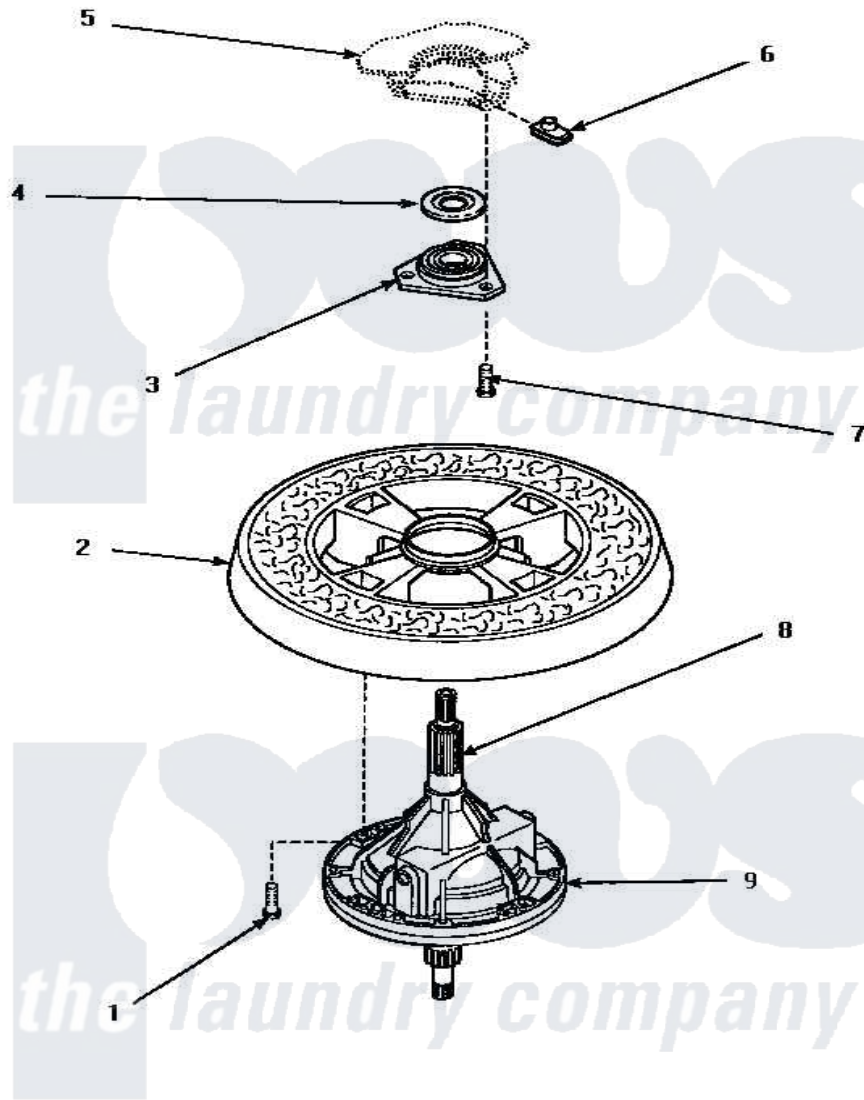

Amana AWM372W2 17 - TRANSMISSION ASSY & BALANCE RING

TRANSMISSION ASSEMBLY AND BALANCE RING

Amana [Residential Amana AWM372W2 Washer Parts](#) Parts Diagram 17 - TRANSMISSION ASSY & BALANCE RING
 Click on the part number to view part

Item	Original Part Number	Replaced By	Status	Part Description
1	37047		Not Available	SCREW, CAP
2	34731		Not Available	ASSY,BALANCE RING-COMPL
3	27182	40004201P		Main Bearing Assembly
4	27187			Flinger
5	Y00000000		Not Available	SEE NOTE OUTER TUB -- (SEE OUTER TUB, COVER AND PRESSURE HOSE PAGE)
6	27222			Nut, Retainer 5/16-18
7	36991	3400500		Bolt, 3405245 5/16-18 X 3/4
8	27604P			Never-Seeze 1 Oz Tube
9	34526P			Assembly, Transmission