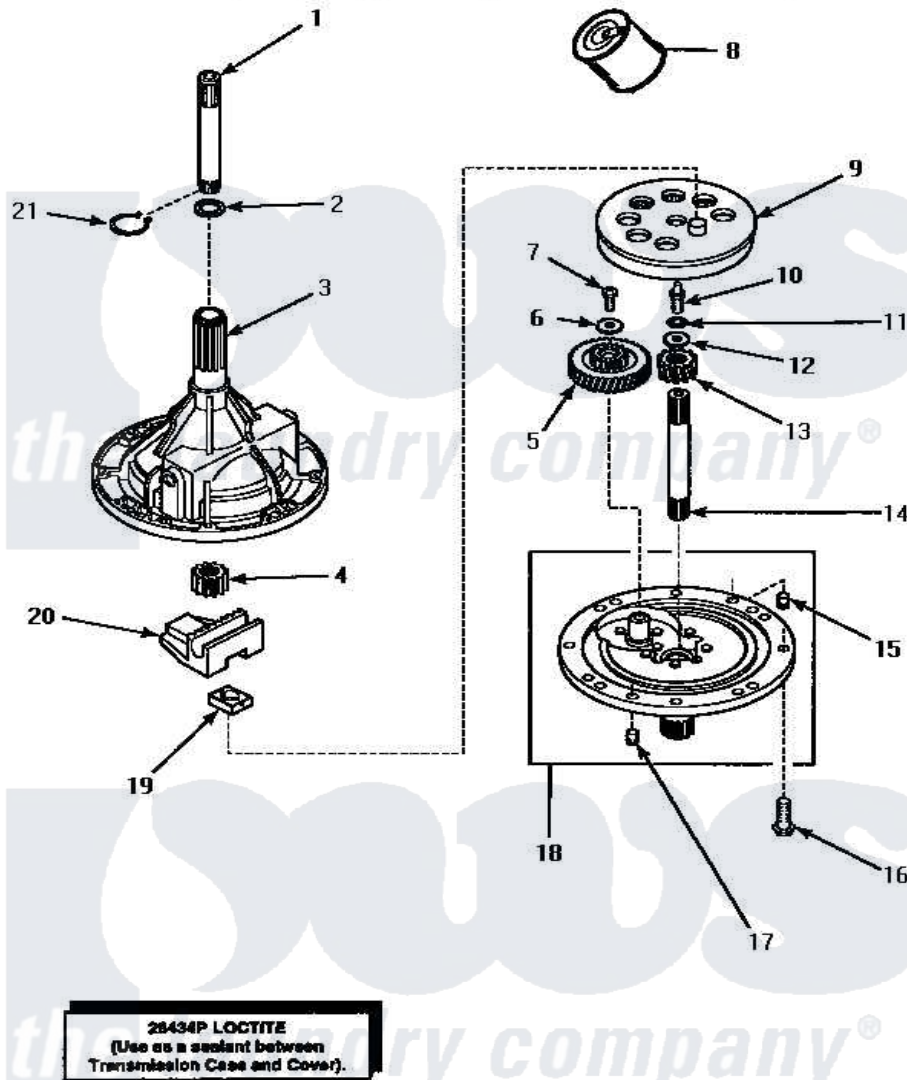

# Amana AWM373W 01 - 34526 TRANSMISSION ASSY

## 34526 TRANSMISSION ASSEMBLY

Amana [Residential Amana AWM373W Washer Parts](#) Parts Diagram 01 - 34526 TRANSMISSION ASSY  
 Click on the part number to view part

Item	Original Part Number	Replaced By	Status	Part Description
1	<a href="#">Y36570</a>			Shaft, Output
2	<a href="#">35092</a>			Washer, 3628id X 1.00 X .056
3	33223		Not Available	ASSY,TRANSMISSION CASE
4	<a href="#">27003</a>			Pinion, Agitator
5	<a href="#">29161</a>			Gear, Reduction
6	29260		Not Available	WASHER
7	<a href="#">29273</a>			Screw, 1/4-20 X 3/8
8	<a href="#">27243P</a>			Oil, CW Transmission F-
9	<a href="#">26577</a>			Assembly, Gear And Stud
10	27030		Not Available	SCREW,1/4-20 SPECIAL
11	<a href="#">21456</a>			Lockwasher, 1/4 Intshkp
12	26509	<a href="#">40041501</a>		Washer
13	<a href="#">Y29160</a>			Pinion, Drive
14	<a href="#">34853</a>			Shaft, Input
15	<a href="#">27172</a>			Pin, Dowel
16	32814		Not Available	SCREW,1/4-20X7/8 SERRA

17	<a href="#">27172</a>		Pin, Dowel
18	34854	<a href="#">38290</a>	Assembly, Cover
19	<a href="#">26493</a>		Slide
20	<a href="#">Y31526</a>		Rack
21	<a href="#">27197</a>		Ring, Retaining
NI	Y34526	<a href="#">34526P</a>	Assembly, Transmission
"	28434P		Not Available LOCTITE