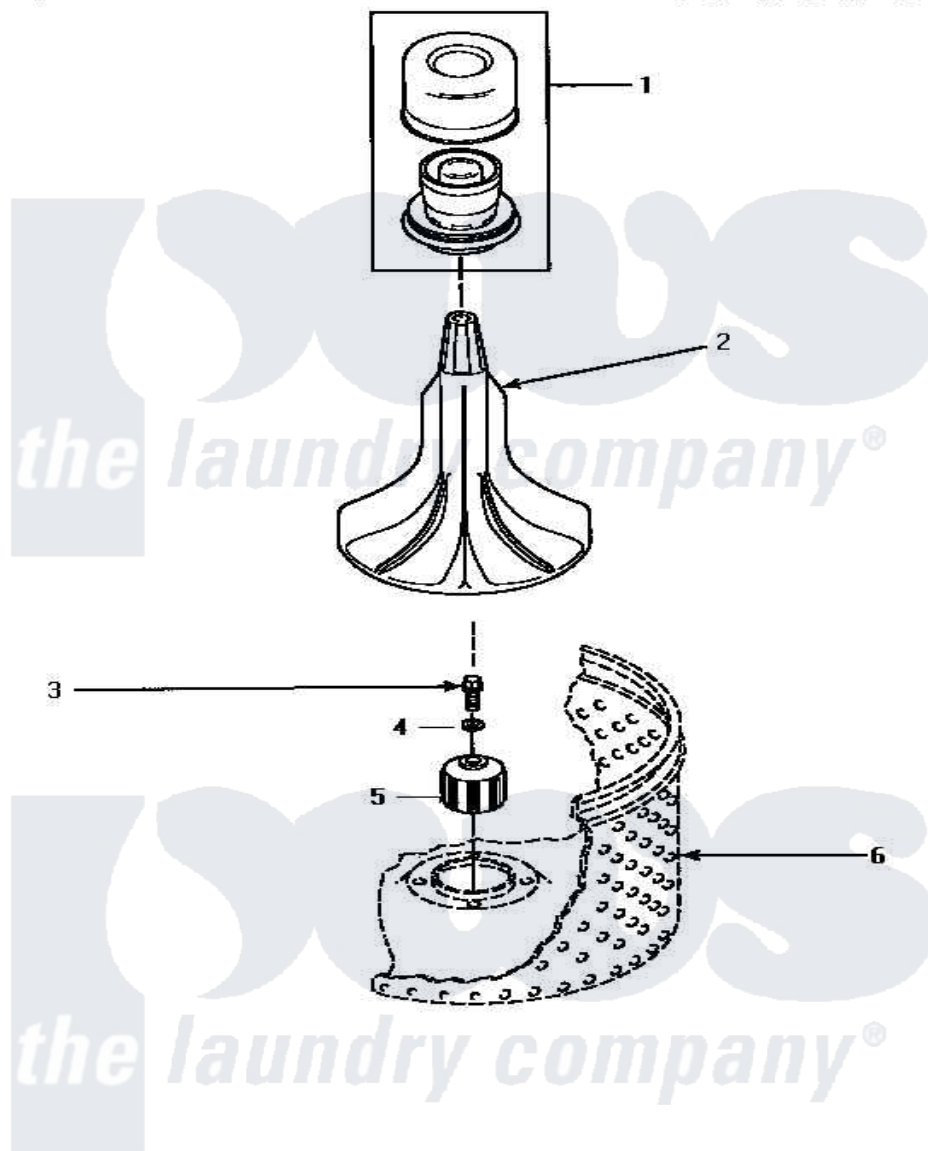

# Amana AWM373W 02 - AGITATOR & DRIVE BELL

## AGITATOR AND DRIVE BELL

Amana [Residential Amana AWM373W Washer Parts](#) Parts Diagram 02 - AGITATOR & DRIVE BELL  
 Click on the part number to view part

Item	Original Part Number	Replaced By	Status	Part Description
2	33514	<a href="#">40000501W</a>		Agitator, Flex Vane
3	34288	<a href="#">40065102</a>		Screw, Shoulder 1/4
4	<a href="#">36472</a>			O-Ring
5	34504P	<a href="#">R9900189</a>		Kit, Drive Bell And Seal
6	Y00000000		Not Available	SEE NOTE WASHTUB