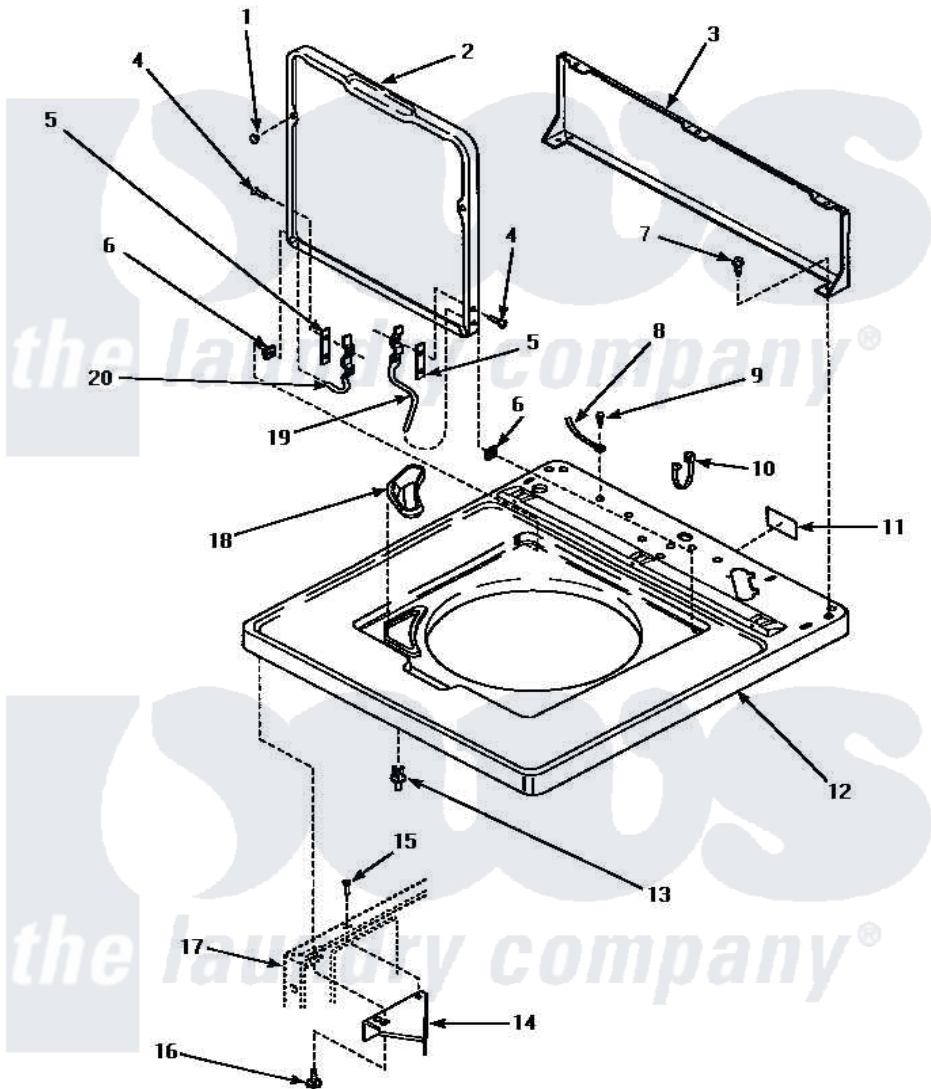

Amana AWM373W 04 - CAB TOP/LOADING DR & CTRL HOOD REAR PAN

*ADD SUFFIX LETTER TO PART NUMBER TO DESIGNATE COLOR.
 H Harvest Gold L Almond W White

CABINET TOP, LOADING DOOR AND CONTROL HOOD REAR PANEL

Amana Residential Amana AWM373W Washer Parts Parts Diagram 04 - CAB TOP/LOADING DR & CTRL HOOD REAR PAN

Click on the part number to view part

Item	Original Part Number	Replaced By	Status	Part Description
1	21685	40038001		Bumper
2	33541WP			Lid, W/Instructions
"	33541LP			Lid, W/Instructions
"	33541HP		Not Available	LID,W/INSTRUCTIONS
3	34903		Not Available	PANEL, BACK HOOD (USE 37782)
4	34337	W10119828		Screw, Lid Hinge Mounting
5	34338			Gasket, Hinge
6	33446	40008201		Bushing, Hinge
7	23962	W10116760		Screw
8	Y00000000		Not Available	SEE NOTE GROUND WIRE, GREEN
9	52909			Screw, 10B-16 X 1/2 HeX
10	21903	211881		Grommet, Cord Part Not Used-Gas Models Only
11	24903		Not Available	STICKER,DISCONNECT POW