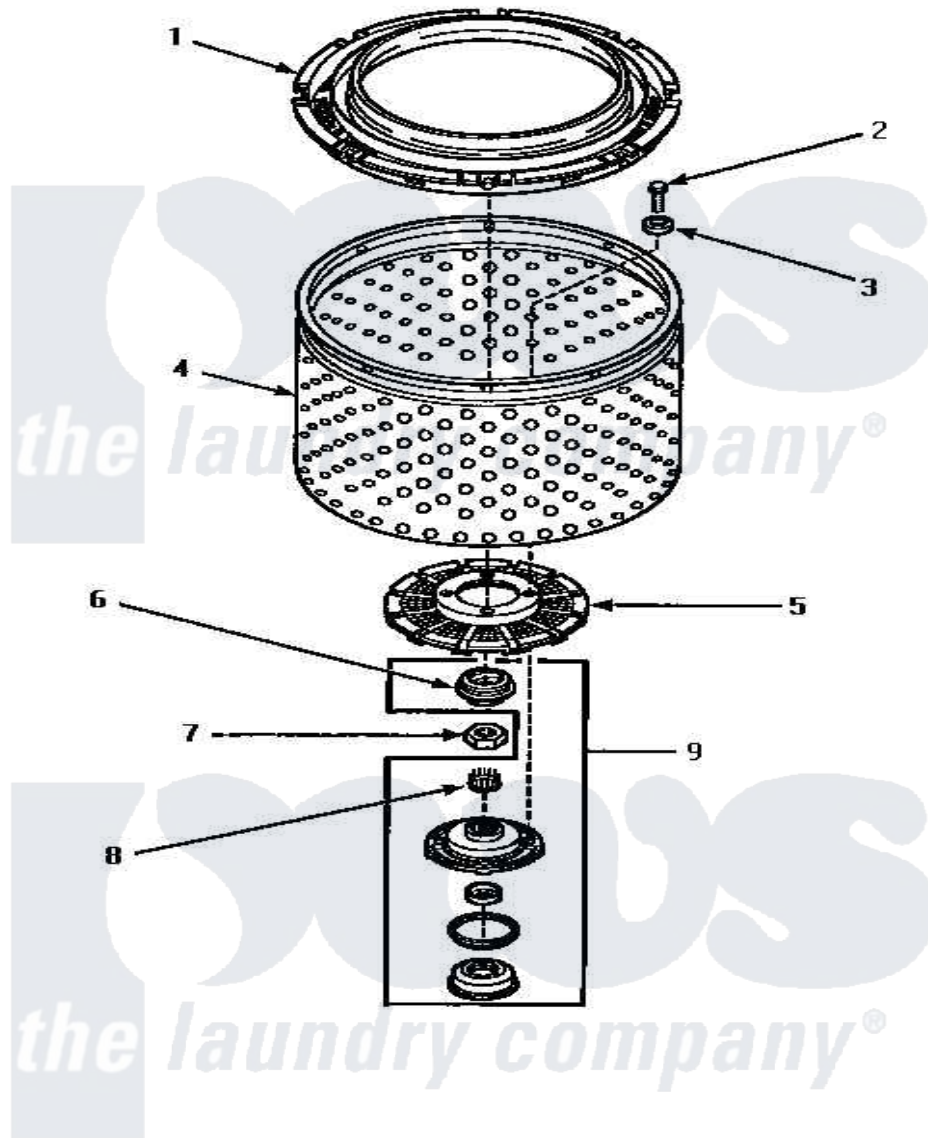

Amana AWM373W 05 - CLOTHES GUARD/WASHTUB/LINT FILTER & HUB

CLOTHES GUARD, WASHTUB, LINT FILTER AND HUB

Amana Residential Amana AWM373W Washer Parts Diagram 05 - CLOTHES GUARD/WASHTUB/LINT FILTER & HUB

[Click on the part number to view part](#)

Item	Original Part Number	Replaced By	Status	Part Description
1	35035			Guard, Clothes
2	27202	W10116787		Screw
3	28094			Gasket
4	33501P	R9900144		Kit- Wash
5	32998	39371		Filter Lin
6	34184	R9900189		Kit, Drive Bell And Seal
7	Y29220	40016301		Nut, Lock
8	29728	40008301		Insert, Spline
9	495P3	R9900552		Hub And Seal