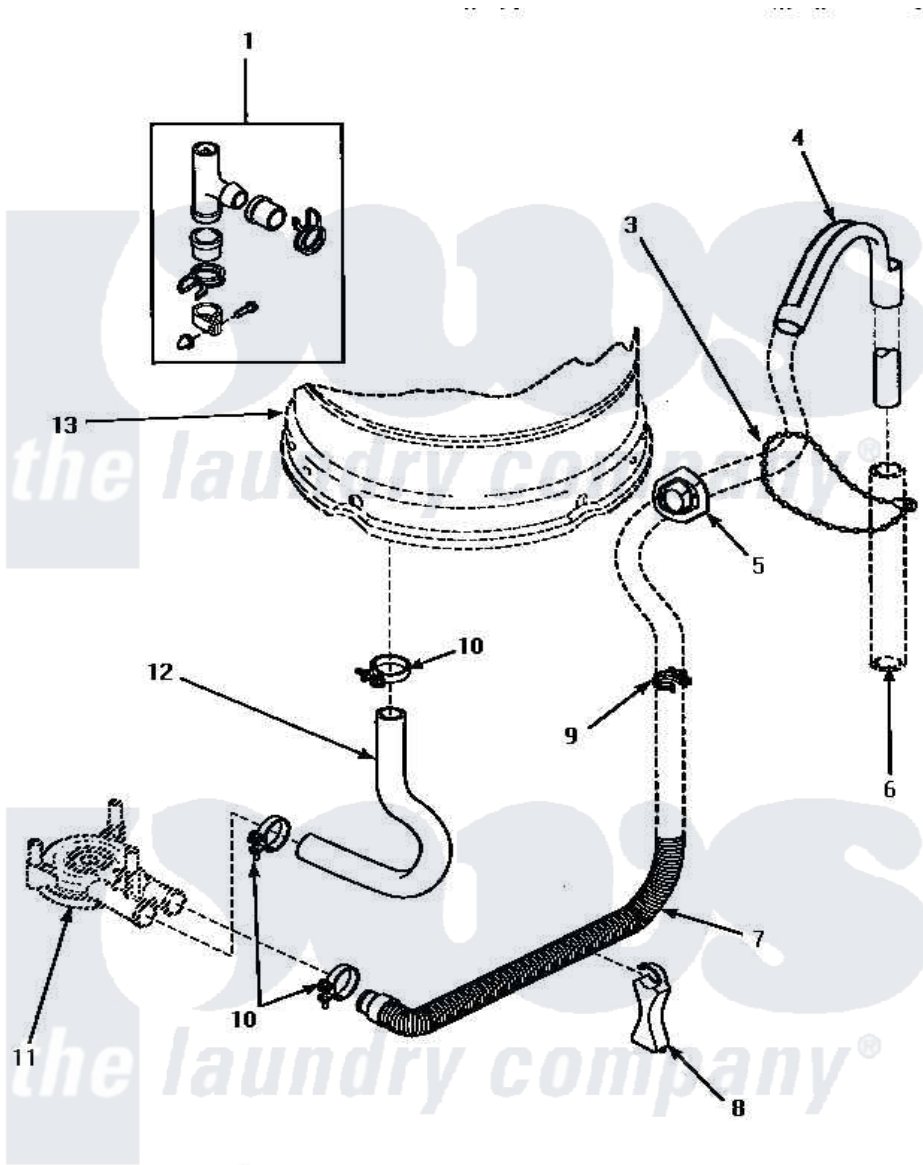

Amana AWM373W 06 - DRAIN HOSE & SIPHON BREAK

DRAIN HOSE AND SIPHON BREAK

Amana [Residential Amana AWM373W Washer Parts](#) Parts Diagram 06 - DRAIN HOSE & SIPHON BREAK
 Click on the part number to view part

Item	Original Part Number	Replaced By	Status	Part Description
1	562P3	76660		Break-Sphn
3	33489	8539404		Tie-Wire
4	33615	22003814		Retainer, Drain Hose
5	32219			Relief, Strain
6	Y00000000		Not Available	SEE NOTE STANDPIPE
7	34502	40053901		Hose, Drain
8	35487			Support, Hose
9	36014			Clip, Retainer-Hose
10	35384	285655		Clamp, Hose
11	Y00000000		Not Available	SEE NOTE PUMP ASSEMBLY
12	35753			Hose, Tub To Pump-Ddp
13	Y00000000		Not Available	SEE NOTE OUTER TUB
NI	406P3	451P3		Kit Drain Extension