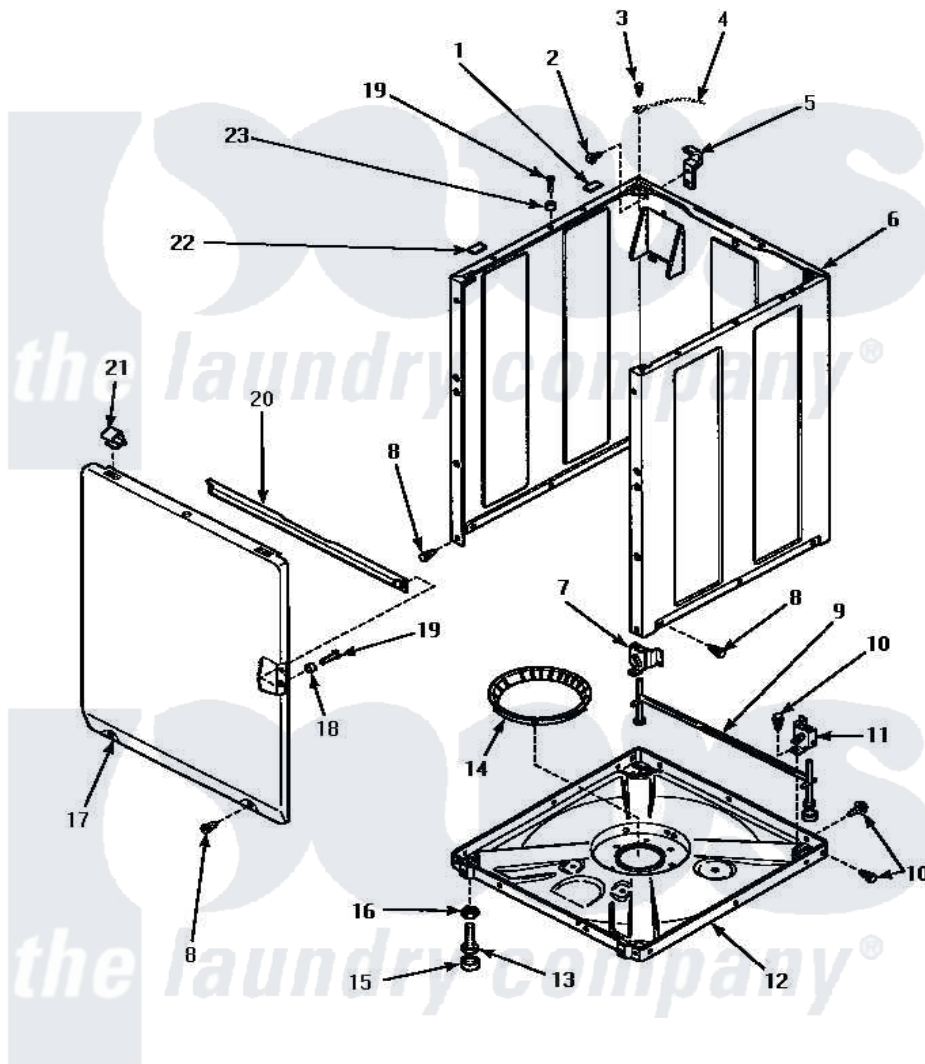

Amana AWM373W 07 - FRONT PANEL, BASE & CABINET ASSY

ADD SUFFIX LETTER TO PART NUMBER TO DESIGNATE COLOR.
 H Harvest Gold L Almond W White

FRONT PANEL, BASE AND CABINET ASSEMBLY

Amana Residential Amana AWM373W Washer Parts Parts Diagram 07 - FRONT PANEL, BASE & CABINET ASSY
 Click on the part number to view part

Item	Original Part Number	Replaced By	Status	Part Description
1	36226			Pad, Bumper .25
2	34499		Not Available	SCREW, No.10B X 1/4 TAP IN HX
3	56392		Not Available	SCREW,8-18 X 3/8 TAPPI
4	Y00000000		Not Available	SEE NOTE GROUND WIRE, GREEN
5	Y27103			Hinge, Hold-Down Lug
6	34475WP	38612WP		Kit-Service
"	34475LP	38612LP		Kit Service Cabinet
"	34475HP		Not Available	KIT,SERVICE CABINET
7	36037			Bracket, Sll-Left
8	27196	27001200		Screw
9	34443			Assembly, Leg And Stabilier
10	35148		Not Available	SCREW,1/4-14 X 3/8 HX HD
11	36036		Not Available	BRACKET,SLL-RIGHT
12	34434P			Assembly Nut/Leg Base
13	Y34319	22003428		Leg, Adjustable

14	36108		Not Available	SNUBBER PAD & ISOLATOR
15	34318	40016001		Foot, Rubber
16	Y21899	40038101		Nut, Leg
17	34656HP		Not Available	ASSY,FRONT PANEL
"	34656WP			Assembly, Front Panel
"	34656LP			Assembly, Front Panel
18	28102			Locator, Panel
19	32671	Y014874		Screw, Idler Arm And Sleeve
20	Y35097		Not Available	BRACE, FRT PNL
21	35865			Clip, Hold-Down Front Panel
22	Y56128			Pad, Bumper
23	56079	505187		Locator, Panel