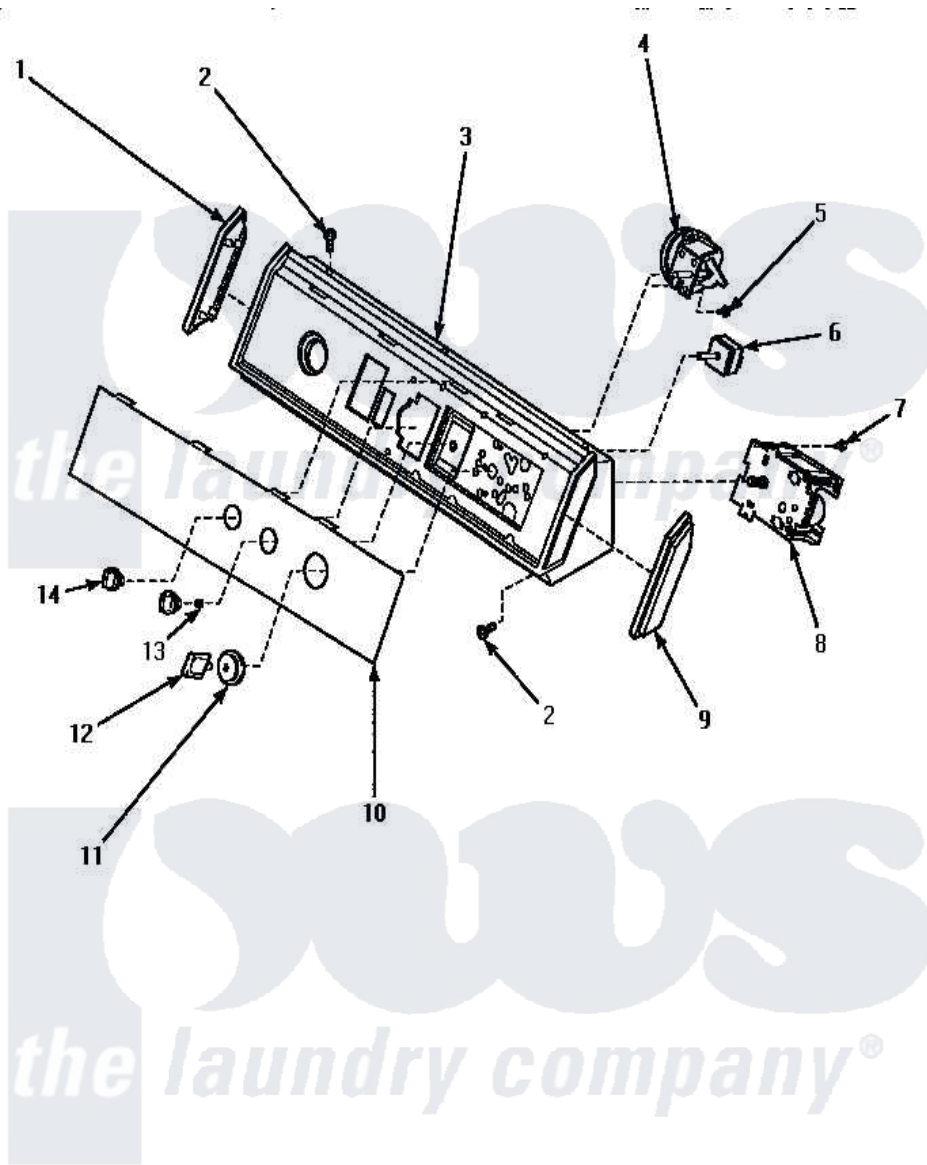

Amana AWM373W 08 - GRAPHIC PANEL, CONTROL HOOD & CONTROLS

GRAPHIC PANEL, CONTROL HOOD AND CONTROLS

Amana [Residential Amana AWM373W Washer Parts](#) Parts Diagram 08 - GRAPHIC PANEL, CONTROL HOOD & CONTROLS

[Click on the part number to view part](#)

Item	Original Part Number	Replaced By	Status	Part Description
"	NOTE:		Not Available	OUTER TUB COVER AND GASKET TOOL IS FOR REMOVAL OF 36025 OUTER TUB COVER FROM OUTER TUB AND INSTALLATION OF 32857 GASKET IN OUTER TUB COVER.
1	31249		Not Available	CAP,END-L.H.-CHROME
2	32993		Not Available	SCREW,No.8ABX3/4 POZIDRI
3	36295		Not Available	ASS'Y, HOOD & MTG PLATE
4	36045	40055101		Switch, Pressure
5	31260			Screw, No.8 X 3/8 Ind H
6	21300		Not Available	SWITCH,TEMPERATURE
7	23962	W10116760		Screw
8	31239	31239P		Timer 3 Cycle Package
9	31248			Cap, End-RH-Chrome
10	35239		Not Available	PANEL,GRAPHIC

11	33818	Not Available	TIMER KNOB SKIRT
12	33898	Not Available	TIMER KNOB WHITE
13	57584	Not Available	NUT
14	33688	36701W	Knob