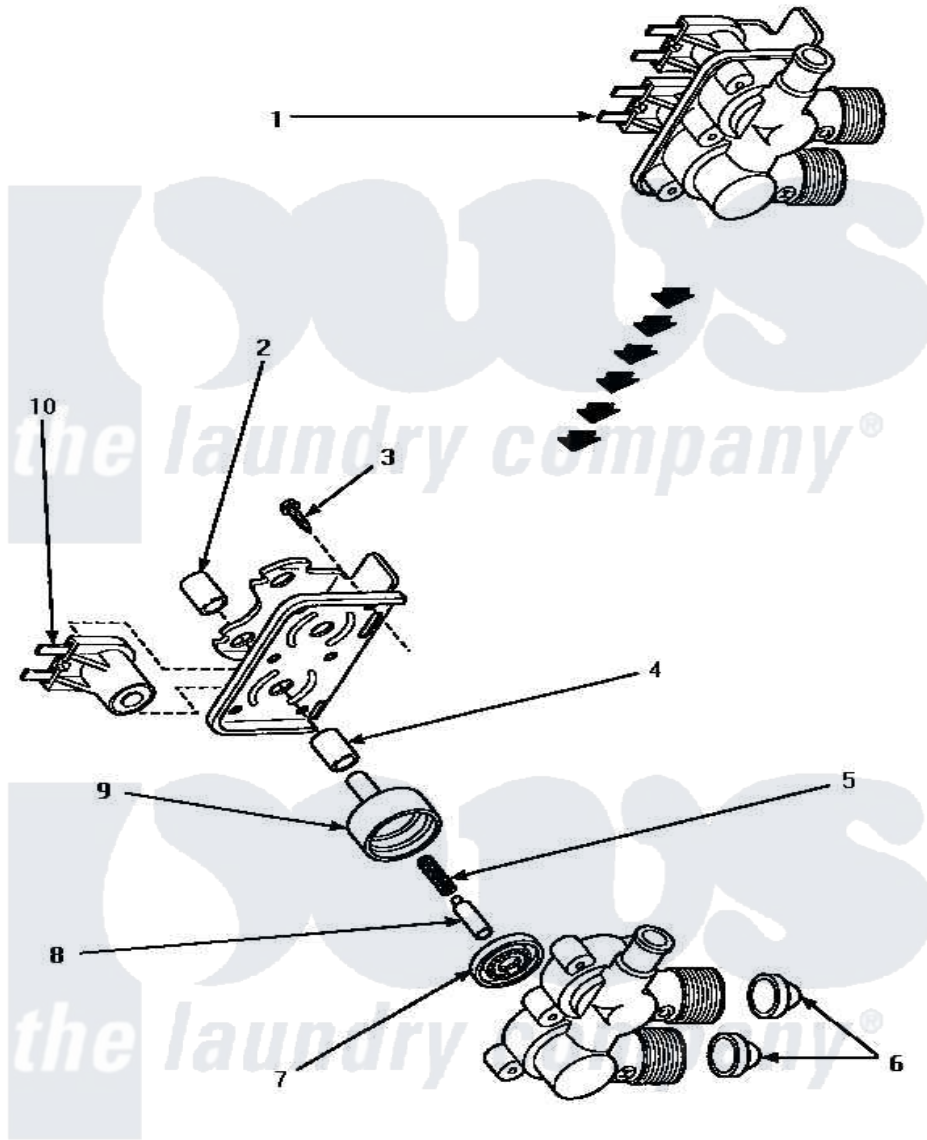

# Amana AWM373W 10 - MIXING VALVE ASSY

## MIXING VALVE ASSEMBLY

Amana [Residential Amana AWM373W Washer Parts](#) Parts Diagram 10 - MIXING VALVE ASSY  
 Click on the part number to view part

Item	Original Part Number	Replaced By	Status	Part Description
1	34963	<a href="#">34963P</a>		Valve Mixing Package
2	24128		Not Available	SLEEVE, LONG
3	25817C		Not Available	SCREW
4	24129		Not Available	SLEEVE, SHORT
5	23224E		Not Available	SPRING
6	24122	<a href="#">22002960</a>		Strainer, Washer Inlet
7	24134		Not Available	DIAPHRAGM
8	24132		Not Available	ARMATURE
9	<a href="#">24130</a>			Guide, Armature
10	33930A	<a href="#">33930</a>		Valve, Mixing