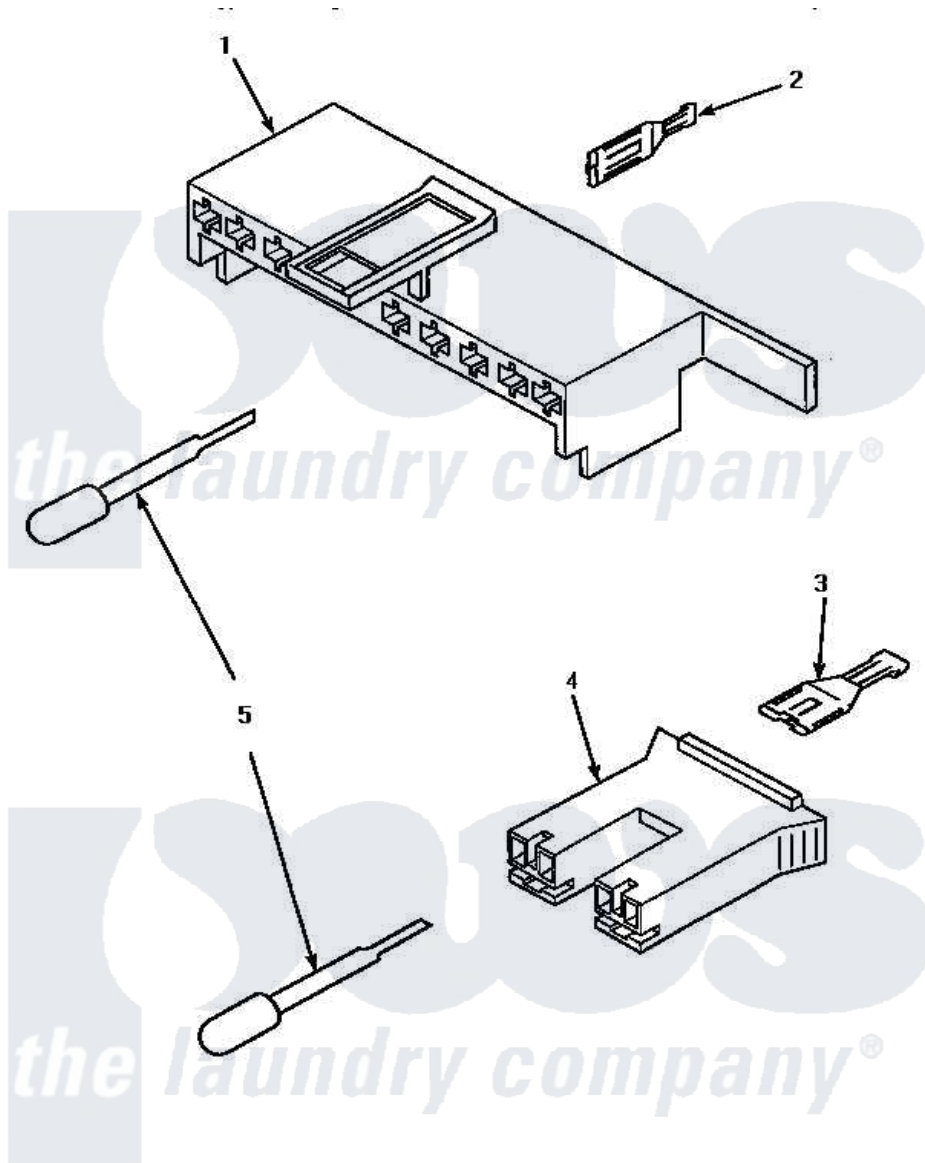

Amana AWM373W 11 - MIXING VALVE, MOTOR CONN BLOCKS & TERM

MIXING VALVE AND MOTOR CONNECTION BLOCKS, TERMINALS AND TERMINAL EXTRACTOR TOOL

Amana [Residential Amana AWM373W Washer Parts](#) Parts Diagram 11 - MIXING VALVE, MOTOR CONN BLOCKS & TERM

[Click on the part number to view part](#)

Item	Original Part Number	Replaced By	Status	Part Description
1	34677			10 Circuit Plug
2	Y00188			Molex Terminal
3	Y00121		Not Available	SPADE TERMINAL(12 GAUGE) (1/4 INCH-(2) 18 GAUGE WIRES O
4	34676			Plug
"	34675		Not Available	PLUG
5	283P4			Terminal Extractor Tool