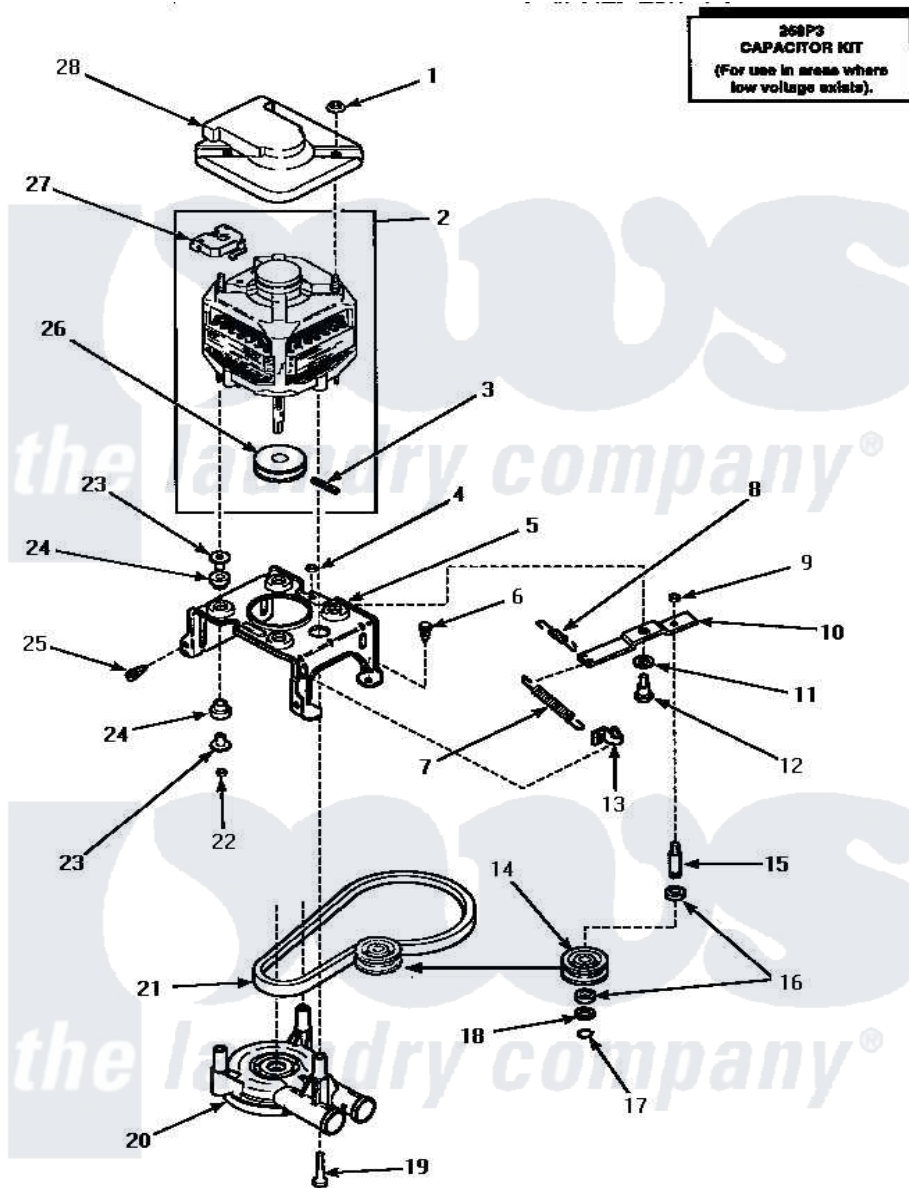

Amana AWM373W 12 - MOTOR, MTG BRKT, BELT, PUMP & IDLER ASSY

MOTOR, MOUNTING BRACKET, BELT, PUMP AND IDLER ASSEMBLY

Amana [Residential Amana AWM373W Washer Parts](#) Parts Diagram 12 - MOTOR, MTG BRKT, BELT, PUMP & IDLER ASSY

[Click on the part number to view part](#)

Item	Original Part Number	Replaced By	Status	Part Description
1	35139		Not Available	PALNUT
2	34910	27001215		Motor W/Pulley
3	23750			Pin, Roll
4	52566	27001225		Nut, Jam Mid Lock 1/4-20
5	34890		Not Available	BRACKET, MOTOR MOUNT
6	Y31645	27001200		Screw
7	33110	37366		Spring, Idler
8	30620		Not Available	SPRING, IDLER LEVER HEL
9	28803	2221070		Clamp, Nylon
10	31054	40041002		Lever, Idler
11	81392	40054701		Washer
12	27229	40038901		Screw, 1/4-20
13	28849			Clip, Spring
14	28800		Not Available	WHEEL, IDLER
15	28802			Shaft, Idler
16	Y29443			Washer, Felt

17	23748		Ring, Retaining
18	52549		Washer, 501 ID X3/4 Odx
19	Y34565	40063701	Screw, 10-16 x 1.75
20	35742P	27001233	Pump
21	28808		Belt, Agitate And Spin
22	35423	3400029	Nut, Adapter Plate
23	34791		Post, Mount-Motor
24	34788		Mount, Motor
25	Y31645	27001200	Screw
26	27171	Not Available	PULLEY, MOTOR
27	35632	Not Available	SWITCH, MOTOR
28	34754	40112301	Shield, Motor
NI	258P3	Not Available	KIT,CAPACITOR