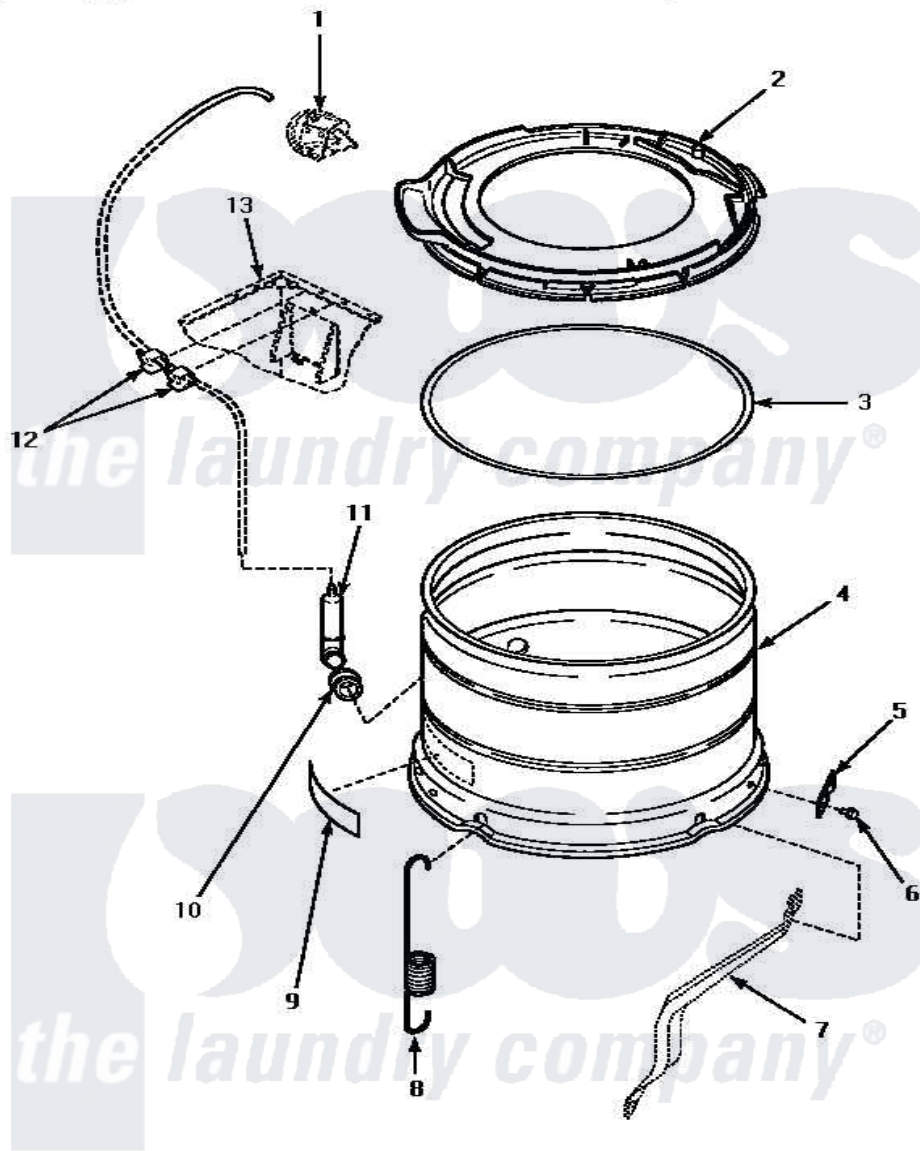

# Amana AWM373W 13 - OUTER TUB, COVER & PRESSURE HOSE

## OUTER TUB, COVER AND PRESSURE HOSE

Amana [Residential Amana AWM373W Washer Parts](#) Parts Diagram 13 - OUTER TUB, COVER & PRESSURE HOSE

[Click on the part number to view part](#)

Item	Original Part Number	Replaced By	Status	Part Description
1	Y00000000		Not Available	SEE NOTE PRESSURE SWITCH
2	36025	<a href="#">36025P</a>		Assembly, Tub Cover and Gasket
3	<a href="#">32857</a>			Gasket, Tub Cover Small
4	<a href="#">34438P</a>			Assembly, Outer Tub
5	<a href="#">27926</a>			Plate, Leg .063
6	35369	<a href="#">40128701</a>		Screw, 5/16-18 X .50
7	Y00000000		Not Available	SEE NOTE SUPPORT LEG
8	<a href="#">35948</a>			Spring, Leg-Large Tub
9	500049		Not Available	STICKER
10	29175	<a href="#">40037801</a>		Grommet
11	30907	<a href="#">40008501</a>		Assembly, Pressure Bulb
12	<a href="#">21036</a>			Clip, Cable
13	Y00000000		Not Available	SEE NOTE CABINET